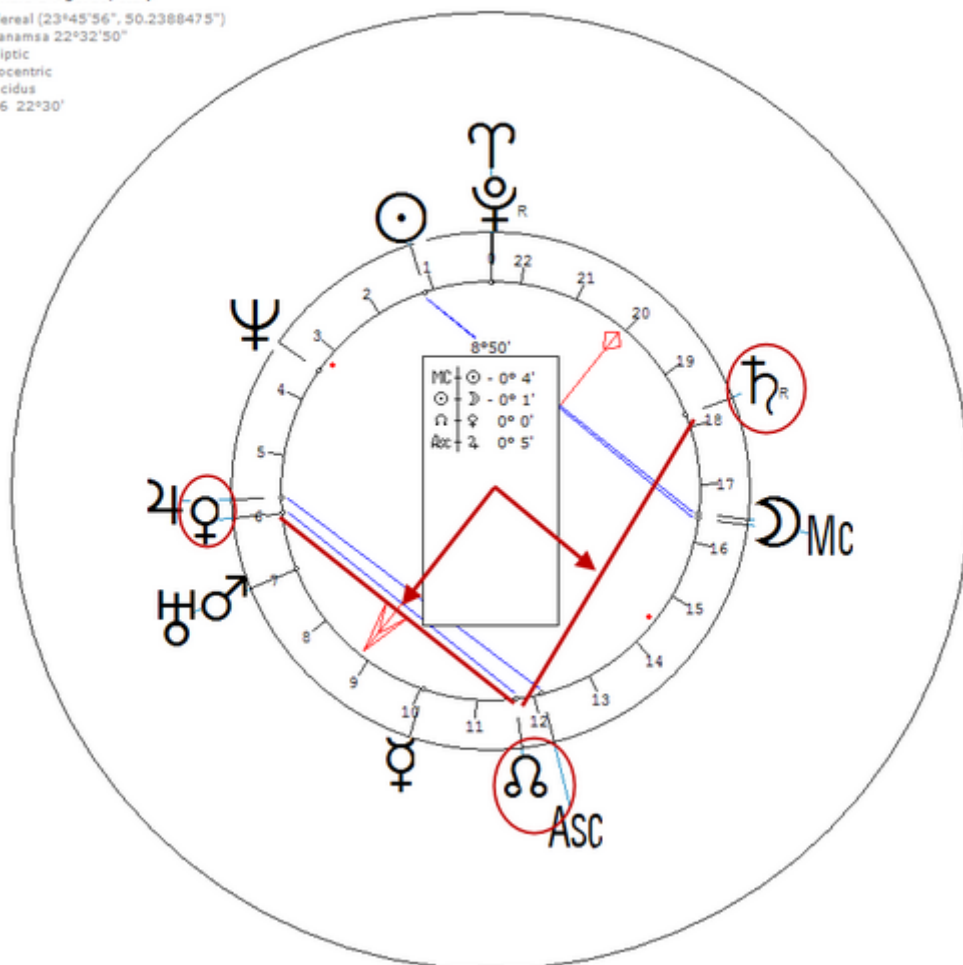

Pope John Paul I

17 October 1912 at 11:30 (= 11:30 AM)Canale D'Agordo, Italy, 46n15, 12e06

Italian Roman Catholic 263rd Pope.Sexuality : Celibacy/ Minimal

<https://www.astro.com/astro-databank/Pope_John_Paul_I>

Harmonic 16

He has ♀/♋ = ♃/♋

Pope John Paul I
17 October 1912 Thu 11:30 (GMT+1) 46n15 12e06
Canale D'Agordo, Italy
Sidereal (23°45'56", 50.2388475")
Ayanamsa 22°32'50"
Ecliptic
Geocentric
Placidus
H16 22°30'