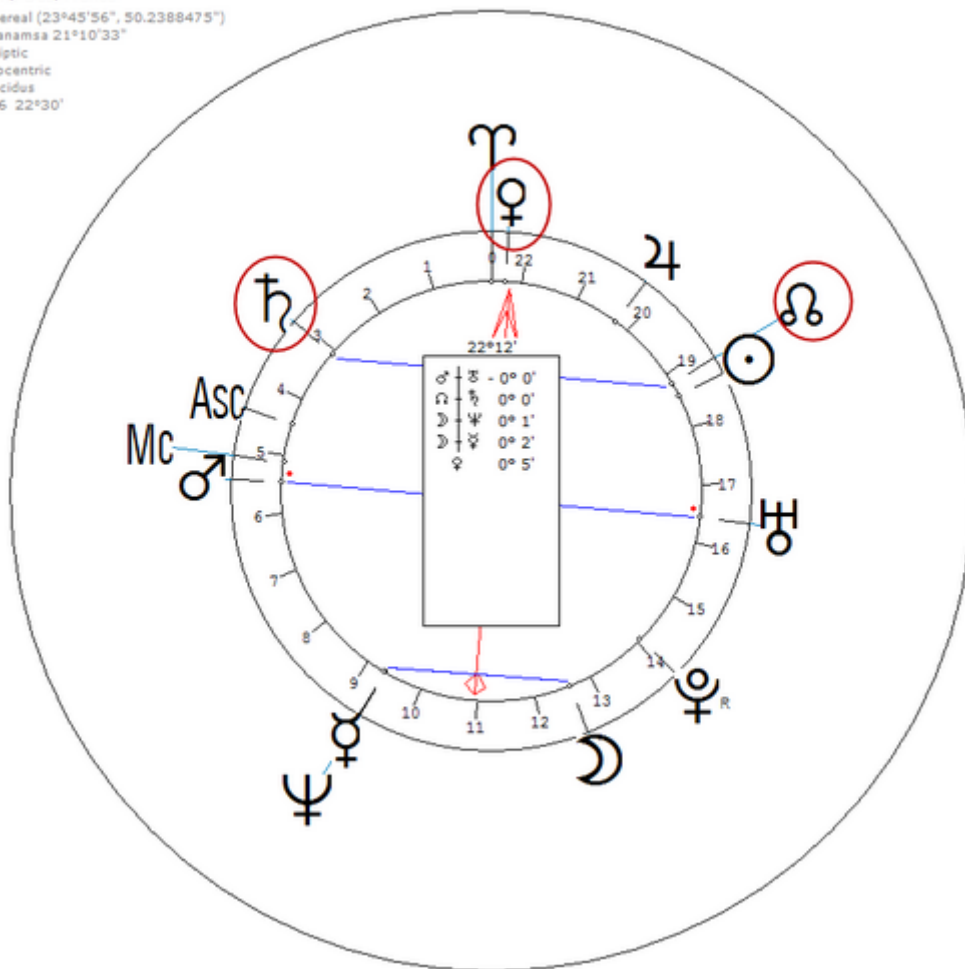

Lamy, Jean Baptiste

11 October 1814 at 05:00 (= 05:00 AM)Lemp Des, France, 45n46, 3e13

French-American ecclesiastic.Sexuality : Celibacy/ Minimal

<https://www.astro.com/astro-databank/Lamy,_Jean_Baptiste>

Harmonic 16

♁ /♁ = ♀

Lamy, Jean Baptiste
11 October 1814 Tue 5:00 (GMT+0:12:52) 45n46 3e13
Lemp Des, France
Sidereal (23°45'56", 50.2388475")
Ayanamsa 21°10'33"
Ecliptic
Geocentric
Placidus
H16 22°30'