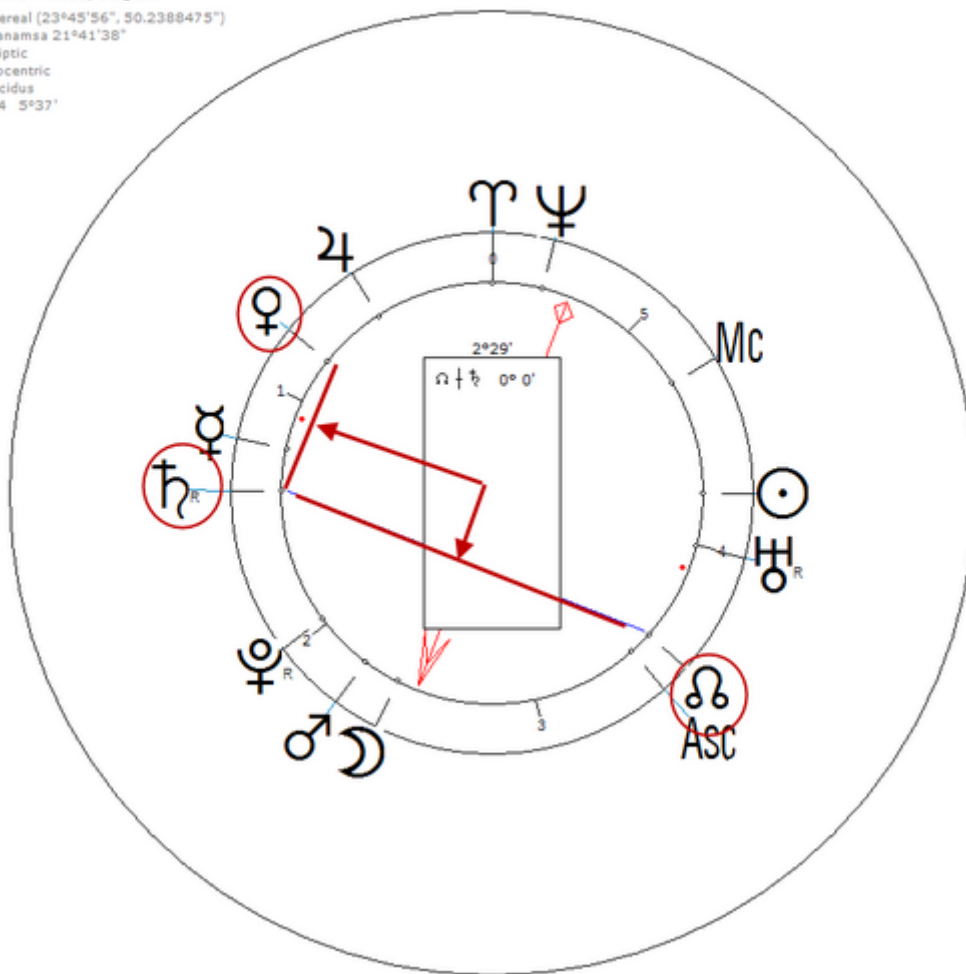

Mercier, Desire J.

22 November 1851 at 13:00 (= 1:00 PM)Braine l'Alleud, Belgium, 50n41, 4e22

Belgian cardinal.Sexuality : Celibacy/ Minimal

<https://www.astro.com/astro-databank/Mercier,_Desire_J>.

Harmonic 64

♀ / ♃ = ♃ / ♁

Mercier, Desire J.
22 November 1851 Sat 13:00 (GMT+0:17:28) 50n41 4e22
Braine l'Alleud, Belgium
Sidereal (23°45'56", 50.2388475")
Ayanamsa 21°41'38"
Ecliptic
Geocentric
Placidus
H64 5°37'