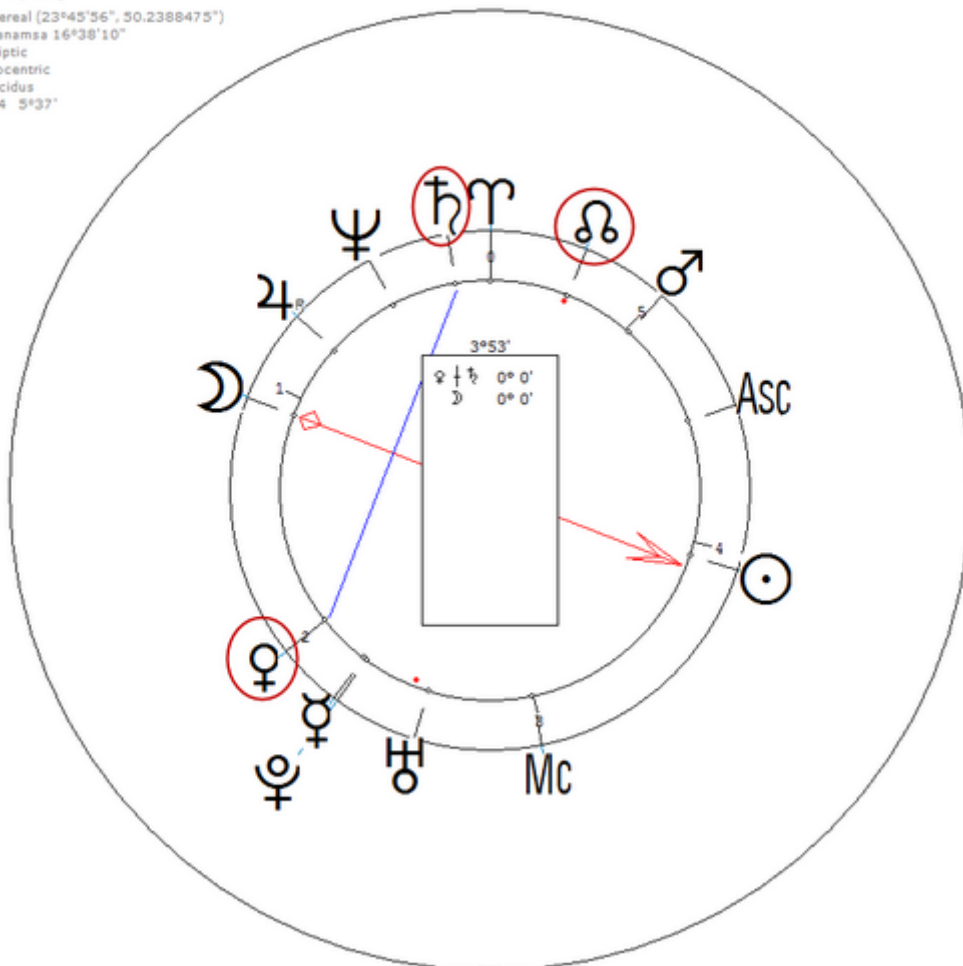

https://www.astro.com/astro-databank/Pope_Julius_III

Harmonic 64

He has ♀ / ♃ = ♁

Pope Julius III
15 October 1488 Wed 20:33 (GMT+0:49:56) 41n54 12e29
Rome, Italy
Sidereal (23°45'56", 50.2388475")
Ayanamsa 16°38'10"
Ecliptic
Geocentric
Placidus
H64 5°37'