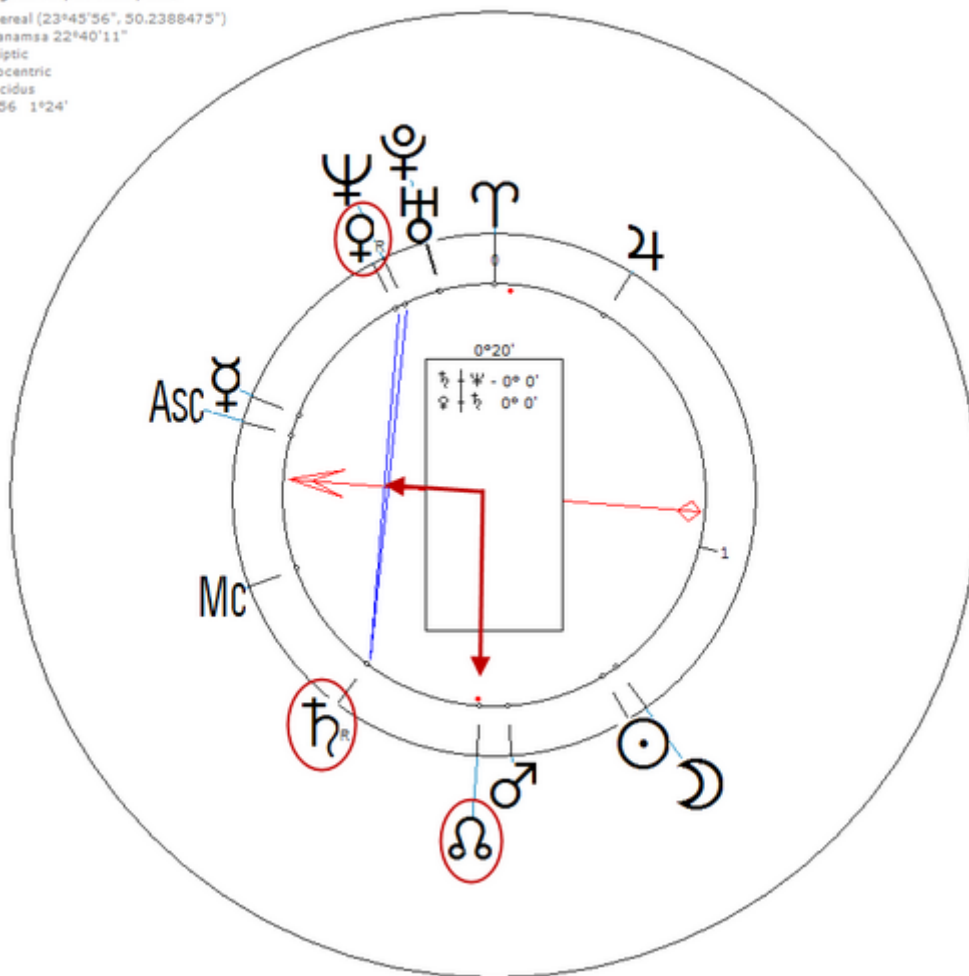

Berrigan, Daniel

9 May 1921 at 18:30 (= 6:30 PM)Virginia, Minnesota, 47n31, 92w32

American Roman Catholic priest.Sexuality : Celibacy/ Minimal

<https://www.astro.com/astro-databank/Berrigan,_Daniel>

Harmonic 256

♀ / ♃ = ♁

Berrigan, Daniel
9 May 1921 Mon 18:30 (GMT-6) 47°31'24"N 92°32'11"W
Virginia MN, St Louis, USA
Sidereal (23°45'56", 50.2388475")
Ayanamsa 22°40'11"
Ecliptic
Geocentric
Placidus
H256 1°24'