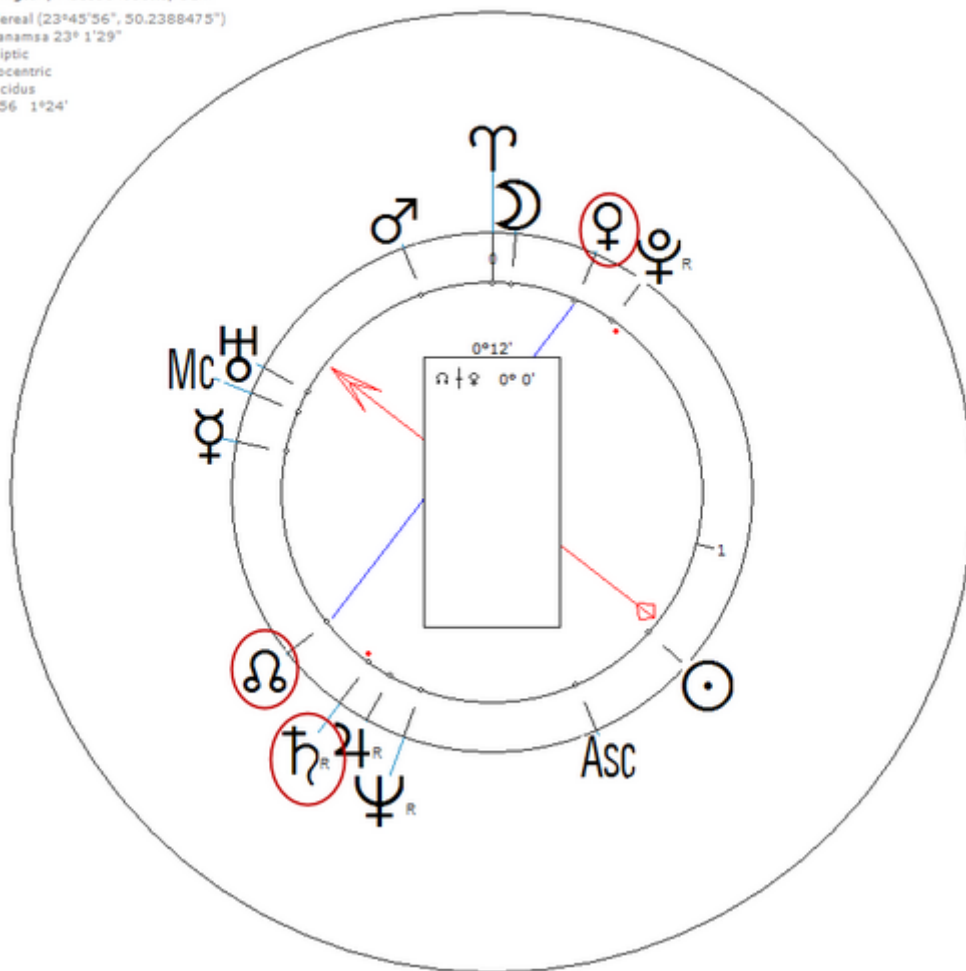

25 March 1947 at 12:30 (= 12:30 PM)Arlington MA, USA, 42n24, 71w09

American ecclesiastic.Sexuality : Celibacy/ Minimal

https://www.astro.com/astro-databank/Lennon,_Richard

Harmonic 256

♀ /♁ = ♃

Lennon, Richard
25 March 1947 Tue 12:30 (GMT-5) 42°24'55"N 71°09'25"W
Arlington, Massachusetts, USA
Sidereal (23°45'56", 50.2388475")
Ayanamsa 23° 1'29"
Ecliptic
Geocentric
Placidus
H256 1°24'