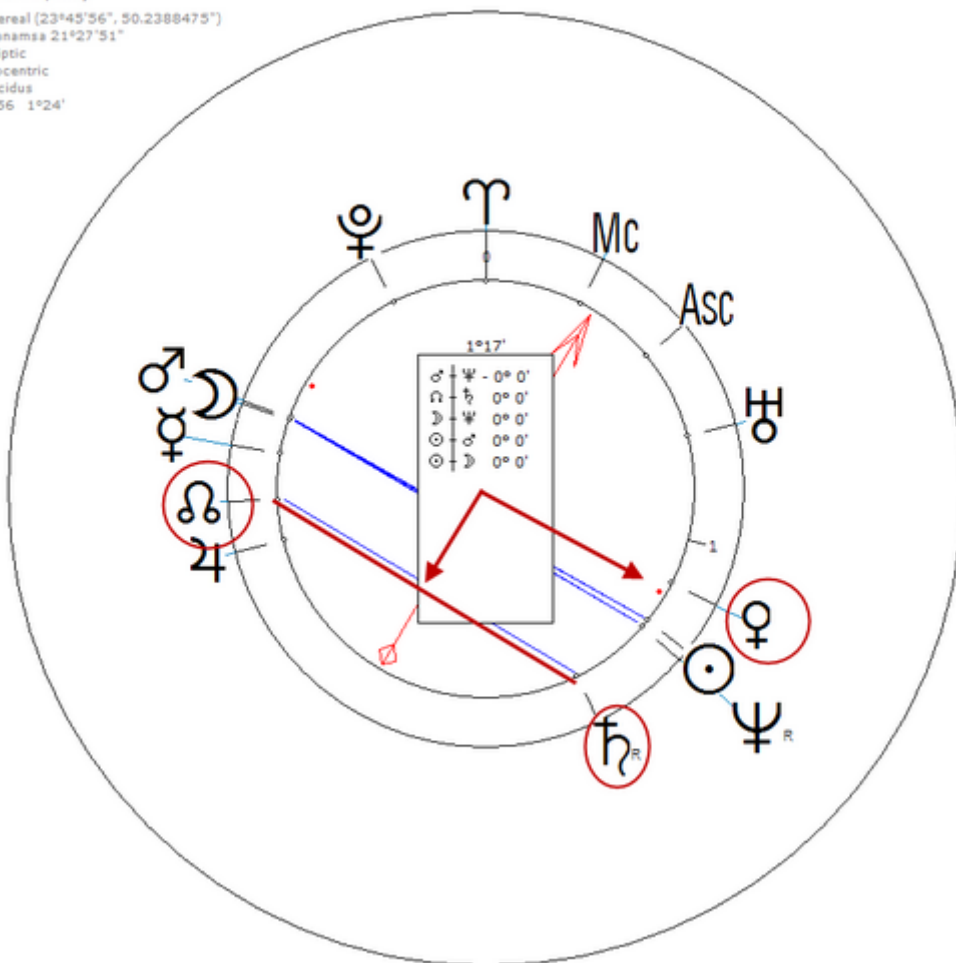

Pope Pius X

2 June 1835 at 23:00 (= 11:00 PM)Riese Pio X, Italy, 45n44, 11e55

Italian ecclesiastic and Pope of the Roman Catholic Church, elected 8/04/1903.
Sexuality : Celibacy/ Minimal

<https://www.astro.com/astro-databank/Pope_Pius_X>

Harmonic 256

♀ = ♃/♁

Pope Pius X
2 June 1835 Tue 23:00 (GMT+0:47:40) 55n44 11e55
Riese Pio, Italy
Sidereal (23°45'56", 50.2388475")
Ayanamsa 21°27'51"
Ecliptic
Geocentric
Placidus
H256 1°24'