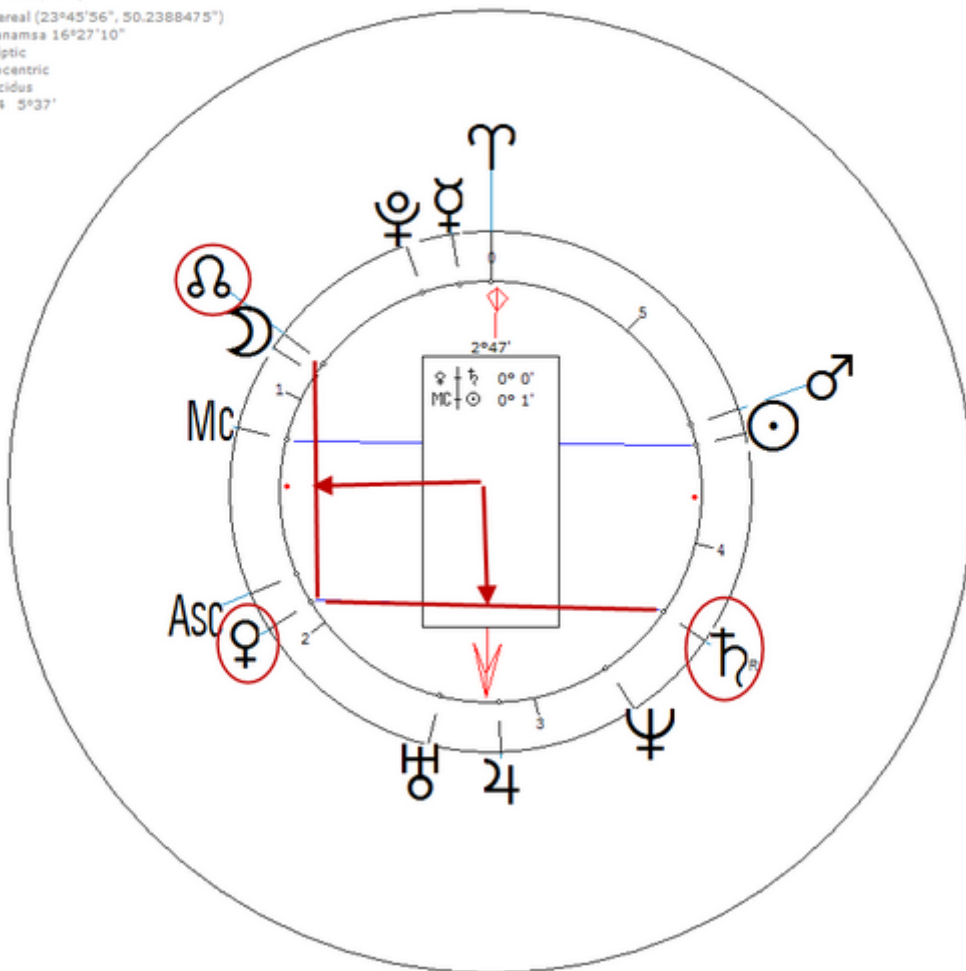

Sexuality : Celibacy/ Minimal

https://www.astro.com/astro-databank/Pope_Leo_X

Harmonic 64

He has ♀ / ♃ = ♀ / ♁

Pope Leo X
11 December 1475 Mon 12:58 (GMT+0:45) 43n46 11e15
Florence, Italy
Sidereal (23°45'56", 50.2388475")
Ayanamsa 16°27'10"
Ecliptic
Geocentric
Placidus
H64 5°37'