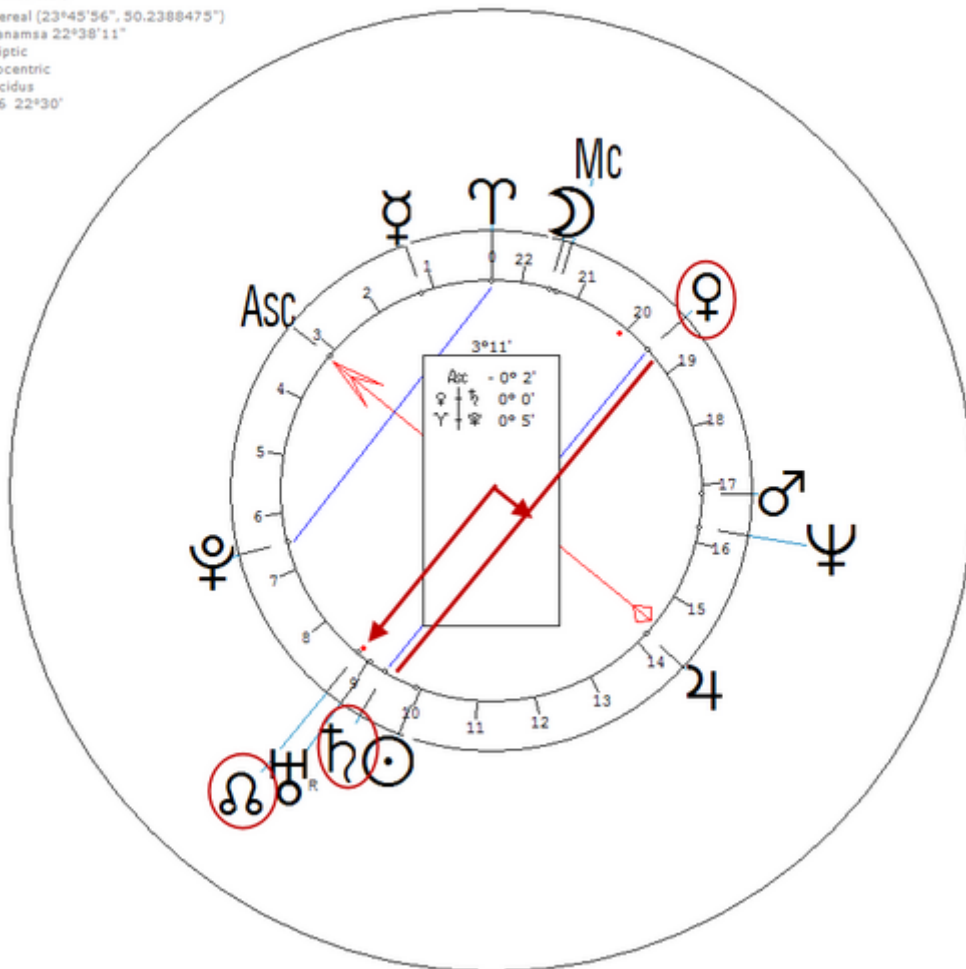

Cheli, Giovanni

4 October 1918 at 05:00 (= 05:00 AM)Torino, Italy, 45n03, 7e40

Italian ecclesiastic and Roman Catholic theologian.
Sexuality : Celibacy/ Minimal

<https://www.astro.com/astro-databank/Cheli,_Giovanni>

Harmonic 16

♀ / ♃ = ♁

Cheli, Giovanni
4 October 1918 Fri 5:00 (GMT+2) 45n03 7e40
Torino, Italy
Sidereal (23°45'56", 50.2388475")
Ayanamsa 22°38'11"
Ecliptic
Geocentric
Placidus
H16 22°30'