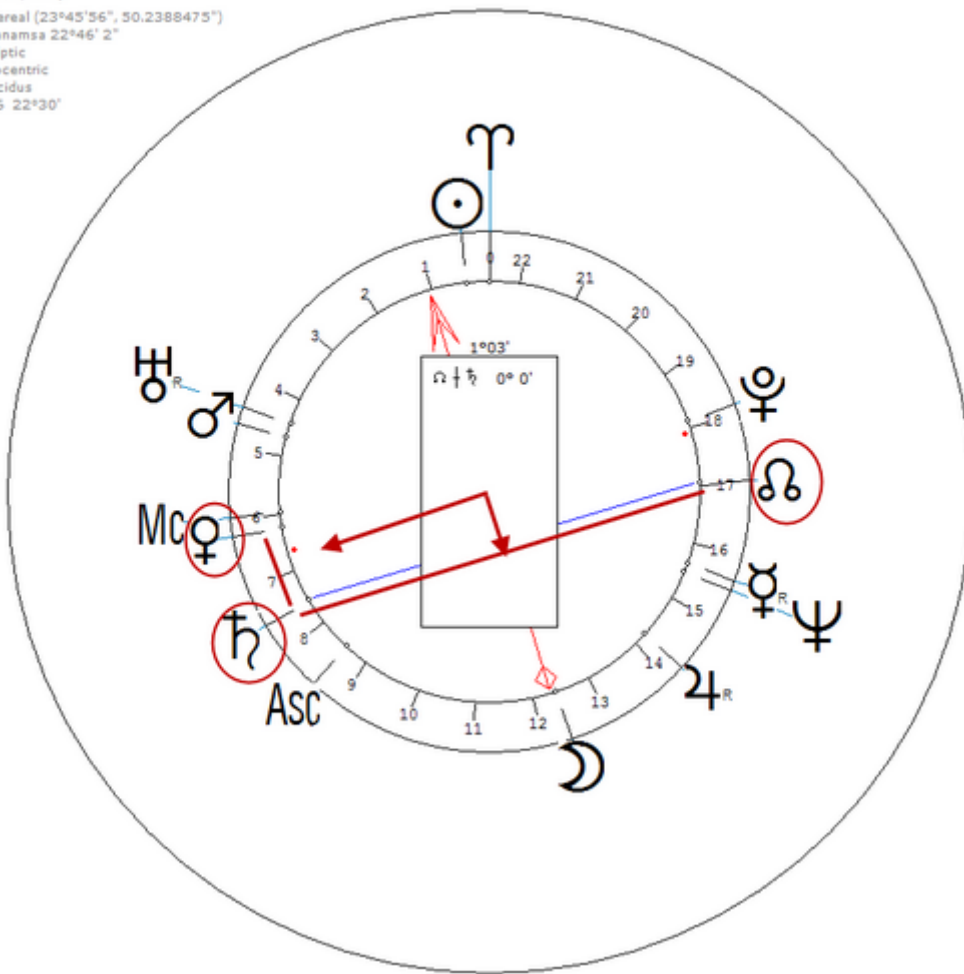

Italian ecclesiastic, a Roman Catholic priest. Sexuality : Celibacy/ Minimal

https://www.astro.com/astro-databank/Di_Liegro,_Luigi

Harmonic 16

♀ / ♃ = ♃ / ♁

Di Liegro, Luigi
16 October 1928 Tue 20:00 (GMT+1) 41n12 13e35
Gaeta, Italy
Sidereal (23°45'56", 50.2388475")
Ayanamsa 22°46' 2"
Ecliptic
Geocentric
Placidus
H16 22°30'