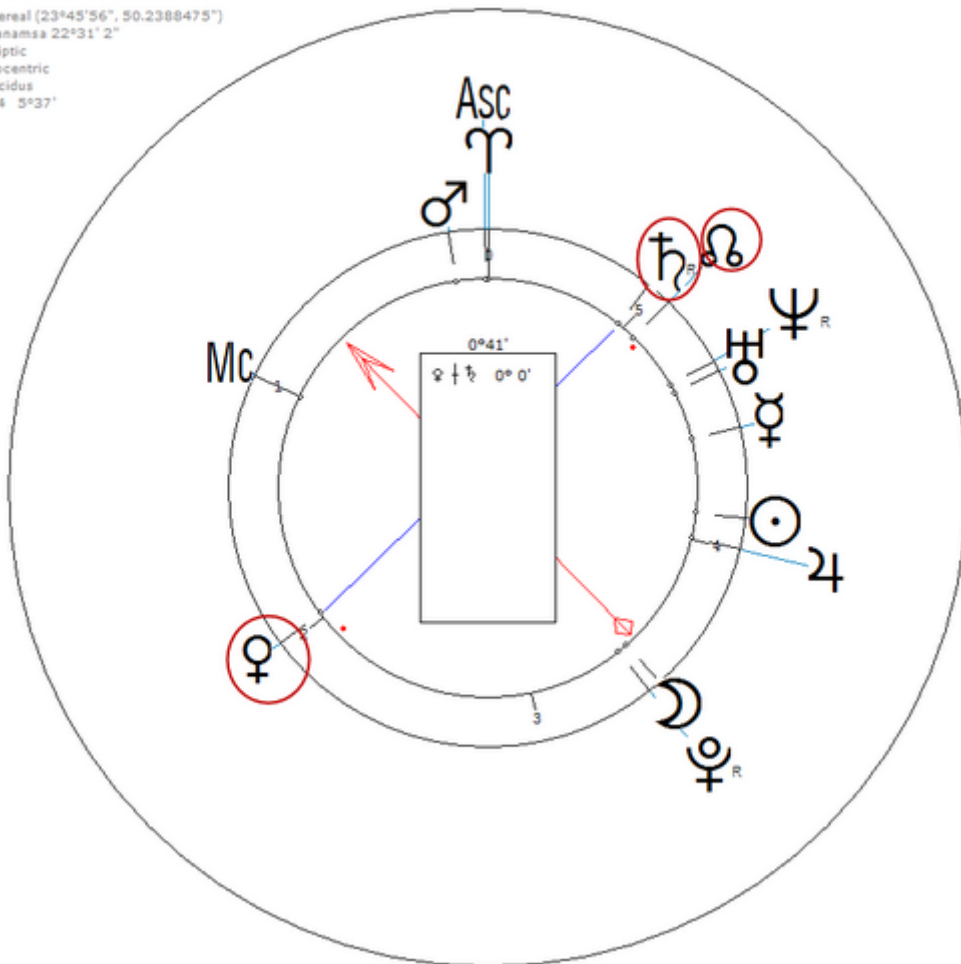

Krol, John Joseph

26 October 1910 at 07:30 (= 07:30 AM)Cleveland, Ohio, 41n30, 81w42

American Ecclesiastic, a Roman Catholic Cardinal.
Sexuality : Celibacy/ Minimal

<https://www.astro.com/astro-databank/Krol,_John_Joseph>

Harmonic 64

♀ / ♁ = ♂

Krol, John Joseph
26 October 1910 Wed 7:30 (GMT-6) 41°29'58"N 81°41'44"W
Cleveland, Ohio, USA
Sidereal (23°45'56", 50.2388475")
Ayanamsa 22°31' 2"
Ecliptic
Geocentric
Placidus
H64 5°37'