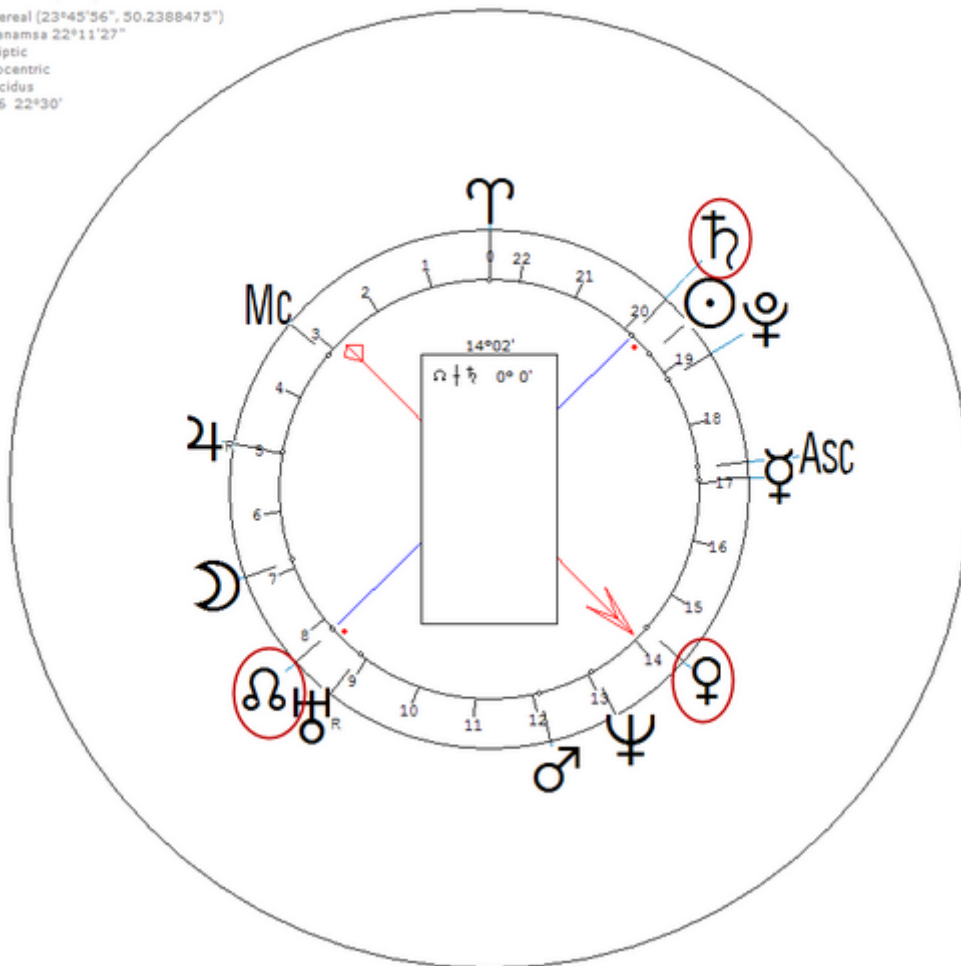

Pio, Padre

25 May 1887 at 17:00 (= 5:00 PM)Pietrelcina, Italy, 41n12, 14e51

Italian healer, a Capuchin monk and stigmatic.
Sexuality : Celibacy/ Minimal (Priest)

<https://www.astro.com/astro-databank/Pio,_Padre>

Harmonic 16

♃ / ♀ = ♀

Pio, Padre
25 May 1887 Wed 17:00 (GMT+0:50) 41n12 14e51
Pietrelcina, Italy
Sidereal (23°45'56", 50.2388475")
Ayanamsa 22°11'27"
Ecliptic
Geocentric
Placidus
H16 22°30'