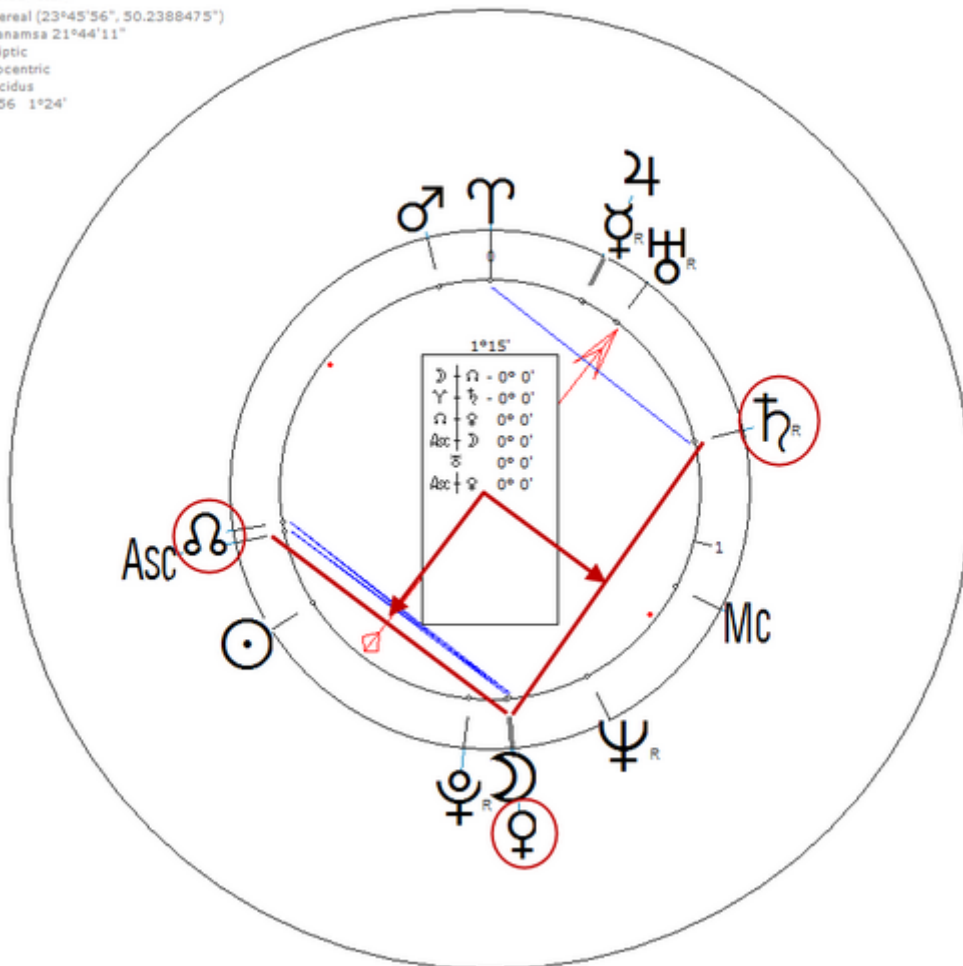

Pope John Paul I

17 October 1912 at 11:30 (= 11:30 AM)Canale D'Agordo, Italy, 46n15, 12e06

Italian Roman Catholic 263rd Pope.Sexuality : Celibacy/ Minimal

https://www.astro.com/astro-databank/Pope_John_Paul_I