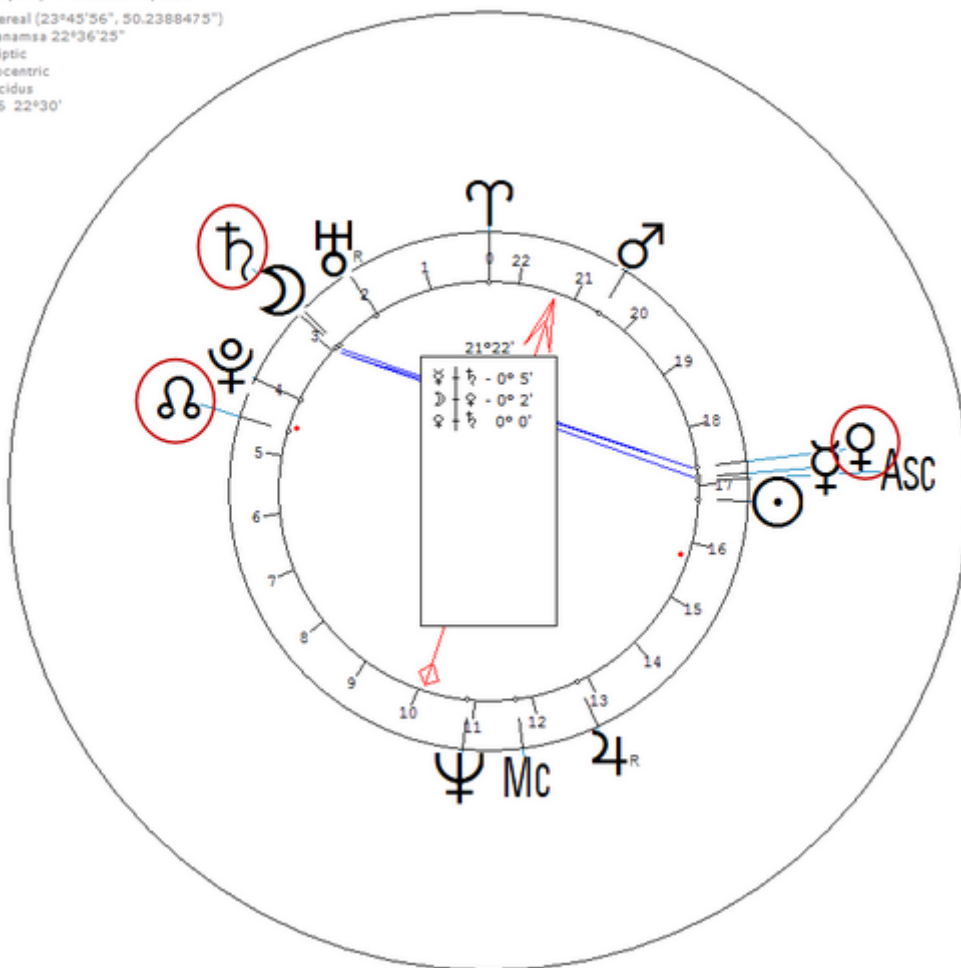

Johnson, Van

25 August 1916 at 05:10 (= 05:10 AM)Newport, Rhode Island, 41n29, 71w19

American actor. Sexuality : Celibacy/ Minimal (From 1978)

<https://www.astro.com/astro-databank/Johnson,_Van>

Harmonic 16

♀ / ♁ = ♁

Johnson, Van
25 August 1916 Fri 5:10 (GMT-5) 41°29'24"N 71°18'48"W
Newport, Rhode Island, USA
Sidereal (23°45'56", 50.2388475")
Ayanamsa 22°36'25"
Ecliptic
Geocentric
Placidus
H16 22°30'