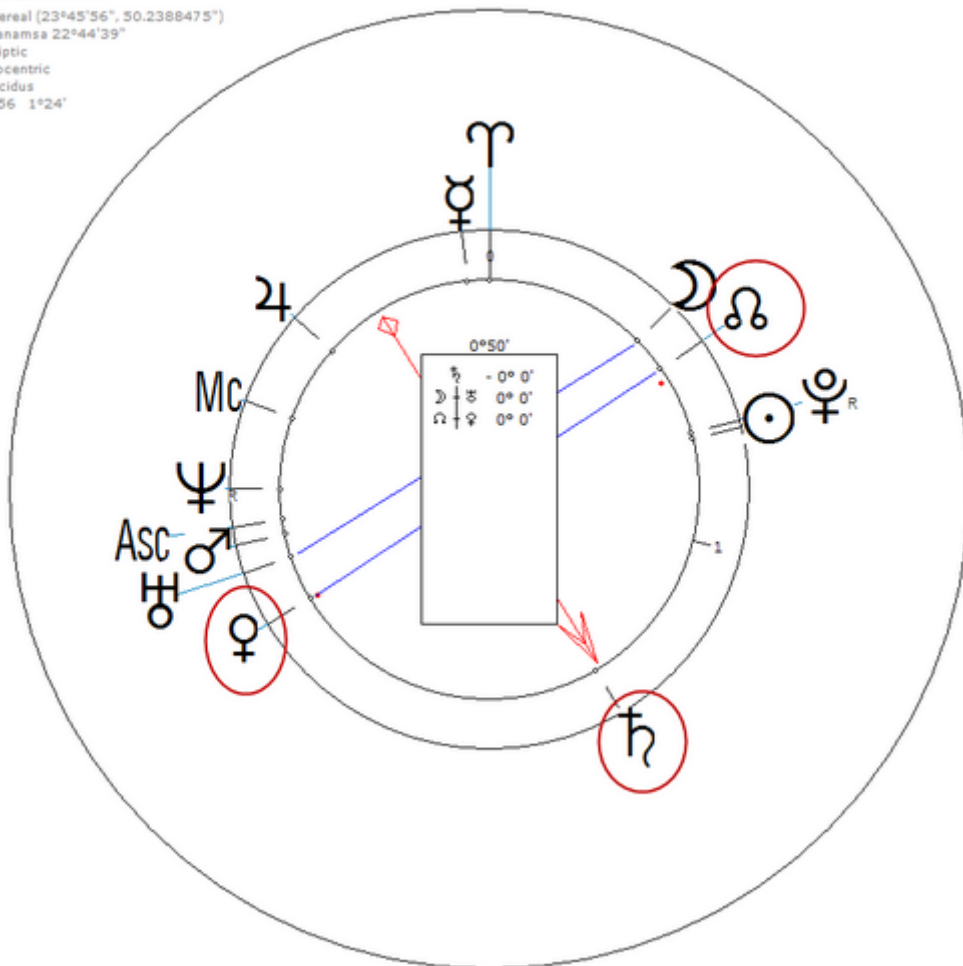

Female :

The sexual relationship with a male person in a radix of a woman shows $\♂/\♁$ axis . If we examine $\♂/\♁$ axis in Radix of a woman, we will be able to determine if this woman desires sexual relationship with the men or if she finds sexual relationship with the men unattractive.