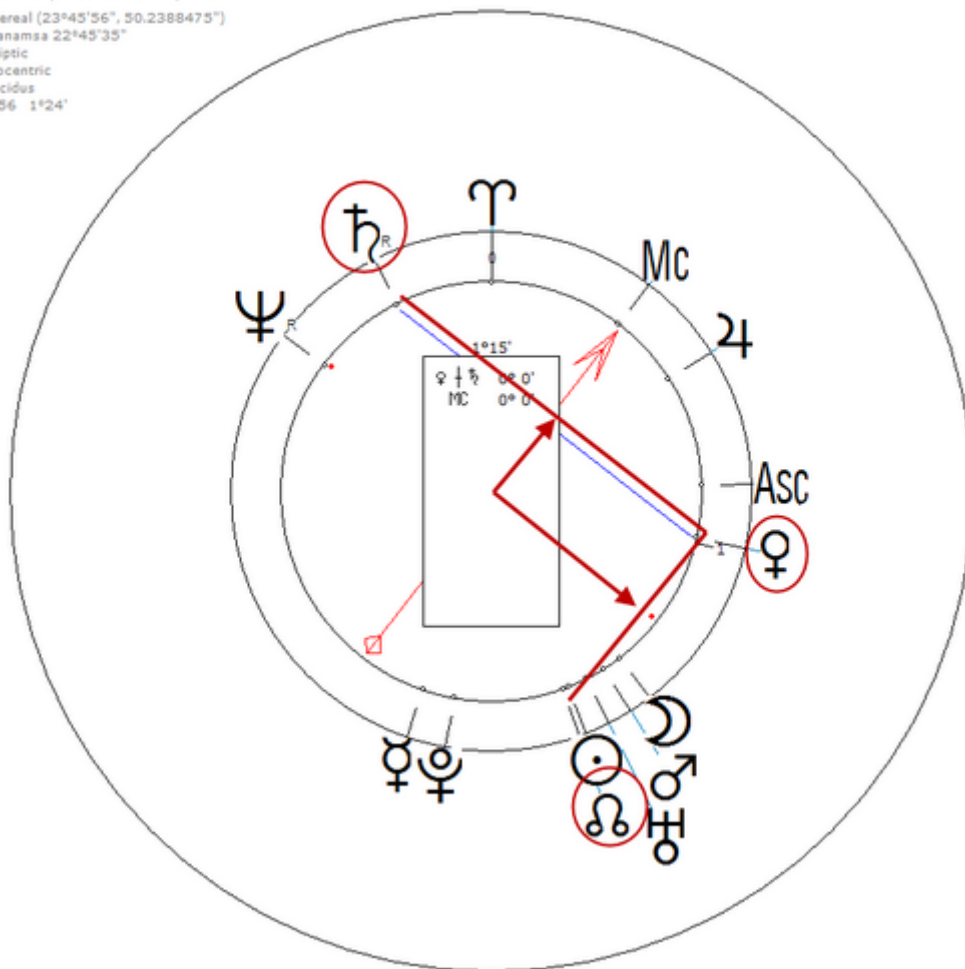

Bean, Orson

22 July 1928 at 08:00 (= 08:00 AM)Burlington, Vermont, 44n29, 73w13

American TV and stage actor.Sexuality : Celibacy/ Minimal

https://www.astro.com/astro-databank/Bean,_Orson

Harmonic 256

♀ / ♃ = ♃ / ♁

Bean, Orson
22 July 1928 Sun 8:00 (GMT-5) 44°28'33"N 73°12'45"W
Burlington, Vermont, USA
Sidereal (23°45'56", 50.2388475")
Ayanamsa 22°45'52"
Ecliptic
Geocentric
Placidus
H256 1°24'

Bernardin, Joseph

2 April 1928 at 02:00 (= 02:00 AM)Columbia, South Carolina, 34n0, 81w02

American Roman Catholic Cardinal.Sexuality : Celibacy/ Minimal

https://www.astro.com/astro-databank/Bernardin,_Joseph

Harmonic 256

♀ / ♃ = ♀ / ♁

Bernardin, Joseph
2 April 1928 Mon 2:00 (GMT-5) 34n00 81w02
Columbia, South Carolina, USA
Sidereal (23°45'56", 50.2388475")
Ayanamsa 22°45'35"
Ecliptic
Geocentric
Placidus
H256 1°24'