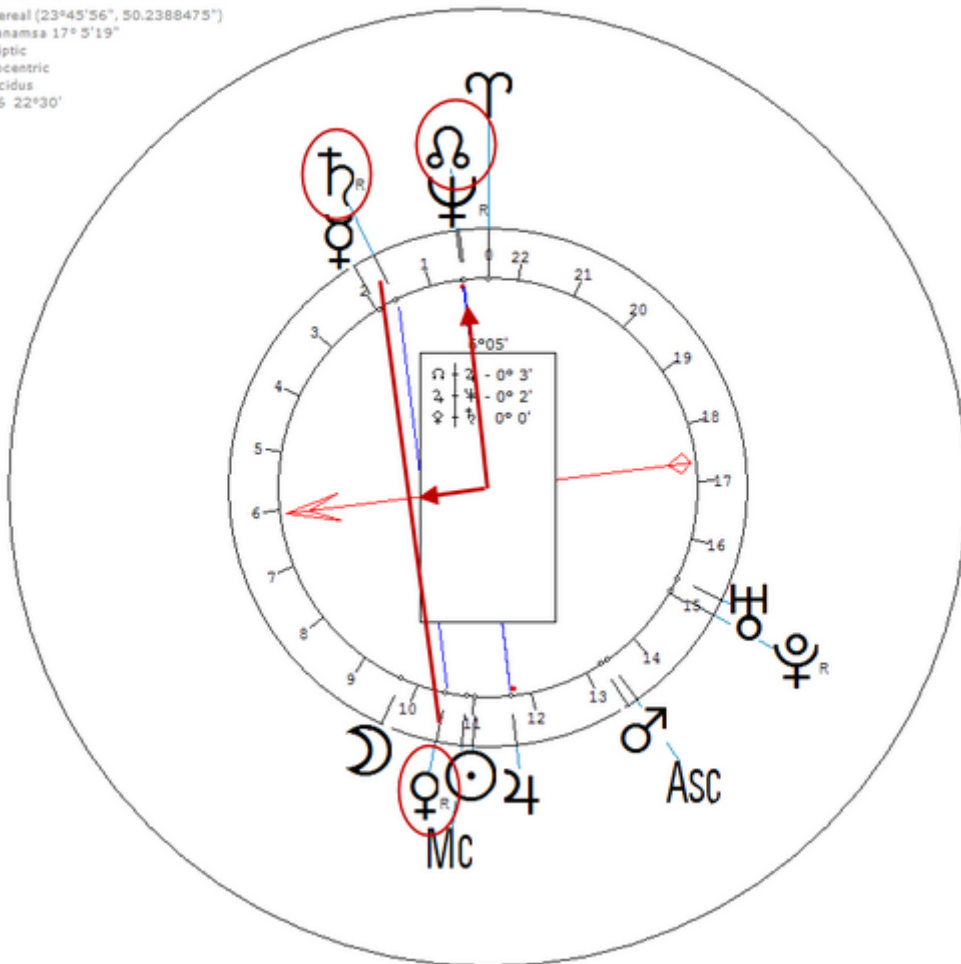

Italian ecclesiastic and Pope of the Roman Catholic Church, elected 9/15/1590.
Sexuality : Celibacy/ Minimal

https://www.astro.com/astro-databank/Pope_Urban_VII

Harmonic 16

♁ = ♀ / ♃

Pope Urban VII
4 August 1521 Sun 7:18 (GMT+0:49:56) 41n54 12e29
Rome, Italy
Sidereal (23°45'56", 50.2388475")
Ayanamsa 17° 5' 19"
Ecliptic
Geocentric
Placidus
H16 22°30'