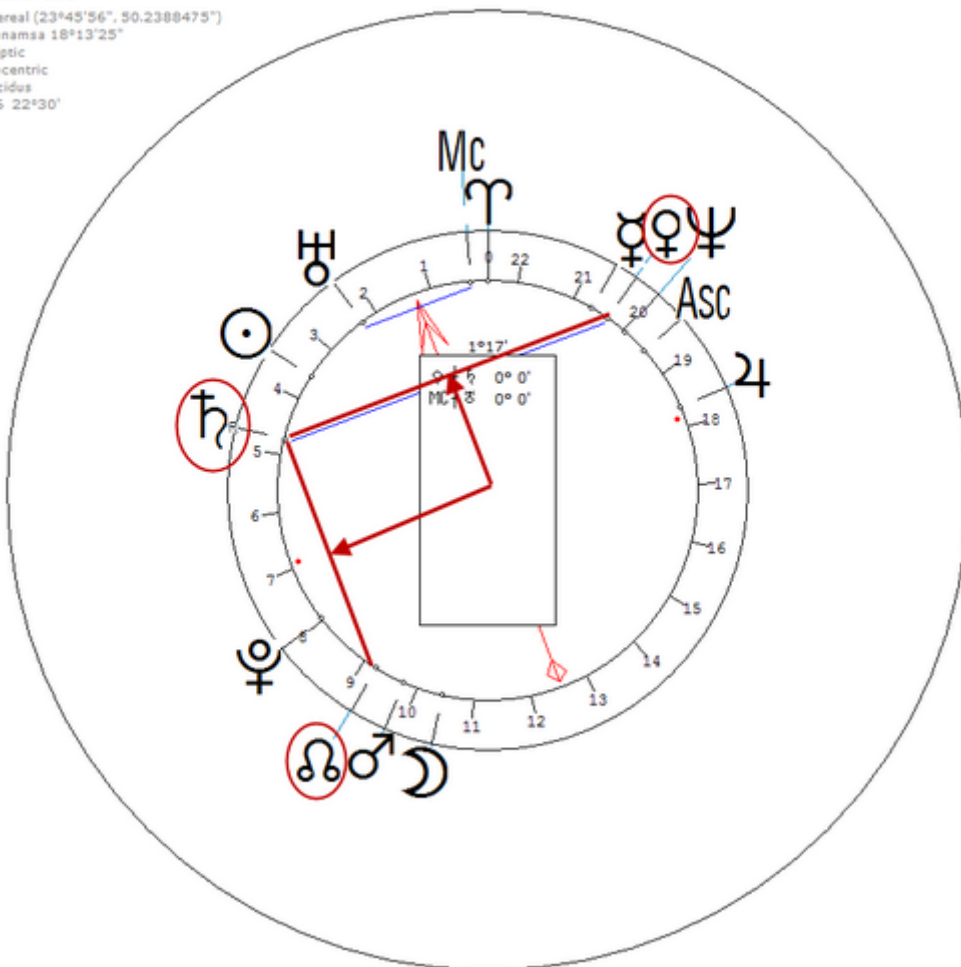

Mazarin, Jules

14 July 1602 (greg.) at 19:05 (= 7:05 PM)Pescina, Italy, 42n02, 13e39

Italian-French ecclesiastic, a Roman Catholic priest, Cardinal.

<https://www.astro.com/astro-databank/Mazarin,_Jules>

Harmonic 16

♀ / ♃ = ♃ / ♁

Mazarin, Jules
14 July 1602 Sun 19:05 (GMT+0:54:36) 42n02 13e39
Pescina, Italy
Sidereal (23°45'56", 50.2388475")
Ayanamsa 18°13'25"
Ecliptic
Geocentric
Placidus
H16 22°30'