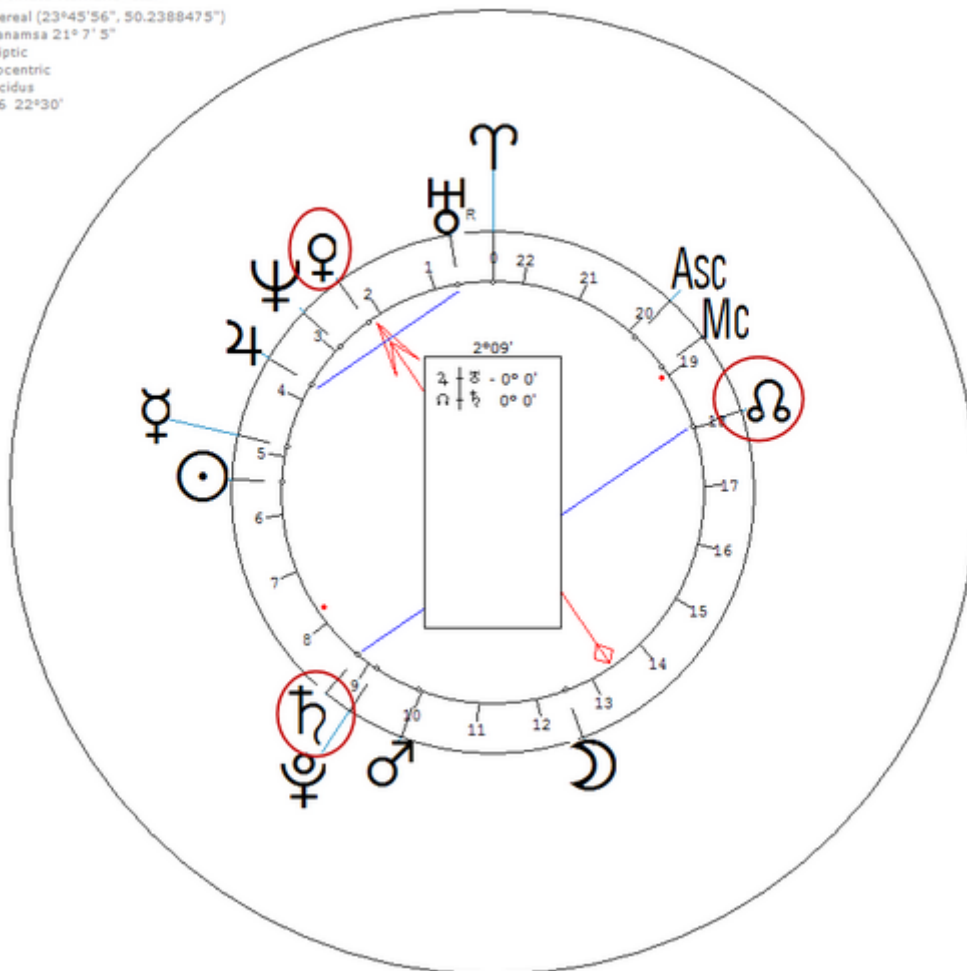

Pope Nicholas V

15 November 1397 Jul.Cal. (23 Nov 1397 greg.) Sarzana, Italy, 44n07, 9e58

Italian ecclesiastic and Pope of the Roman Catholic Church 1447-1455.
 Sexuality : Celibacy/ Minimal

https://www.astro.com/astro-databank/Pope_Nicholas_V