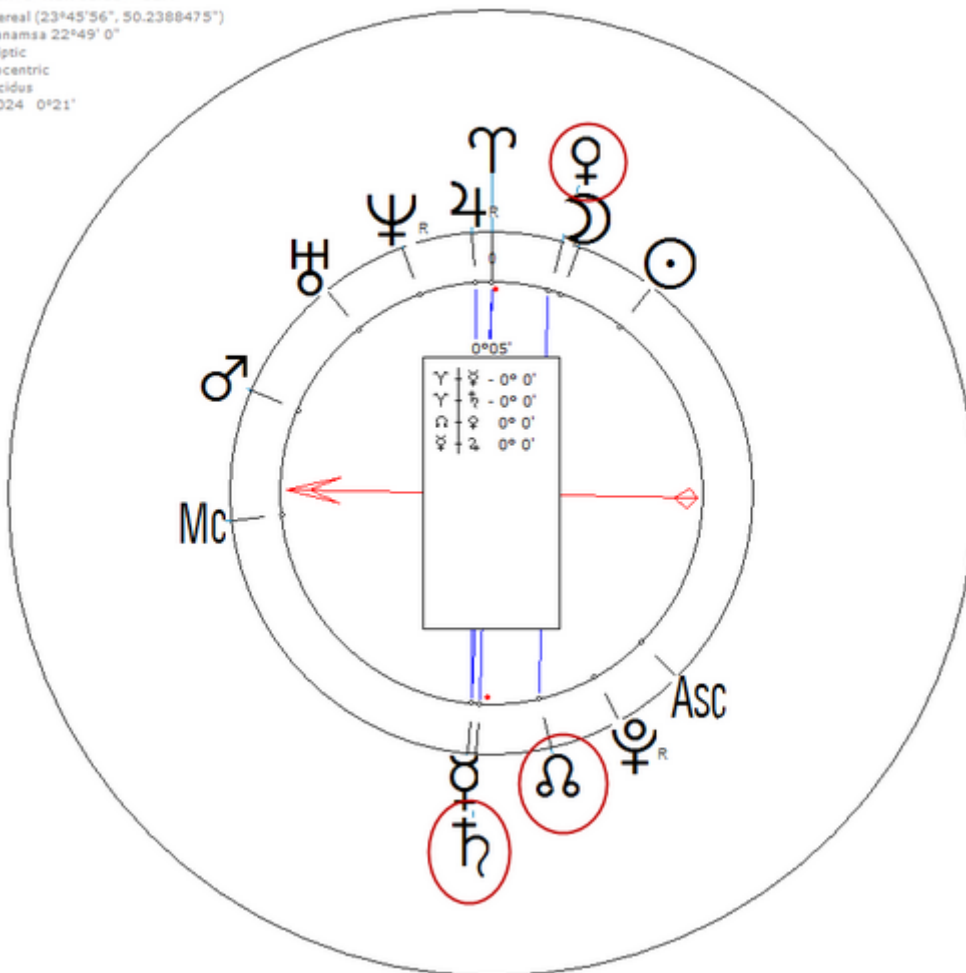

McHugh, James T.

3 January 1932 at 06:21 (= 06:21 AM)Orange, New Jersey, 40n46, 74w14

American ecclesiastic, the Most Reverend McHugh, coadjutor Bishop of the Diocese of Rockville Centre. Sexuality : Celibacy/ Minimal

<https://www.astro.com/astro-databank/McHugh,_James_T.>

Harmonic 1024

♀ /♁ = ♃

McHugh, James T.
3 January 1932 Sun 6:21 (GMT-5) 40°46'14"N 74°13'59"W
Orange, New Jersey, USA
Sidereal (23°45'56", 50.2388475")
Ayanamsa 22°49' 0"
Ecliptic
Geocentric
Placidus
H1024 0°21'