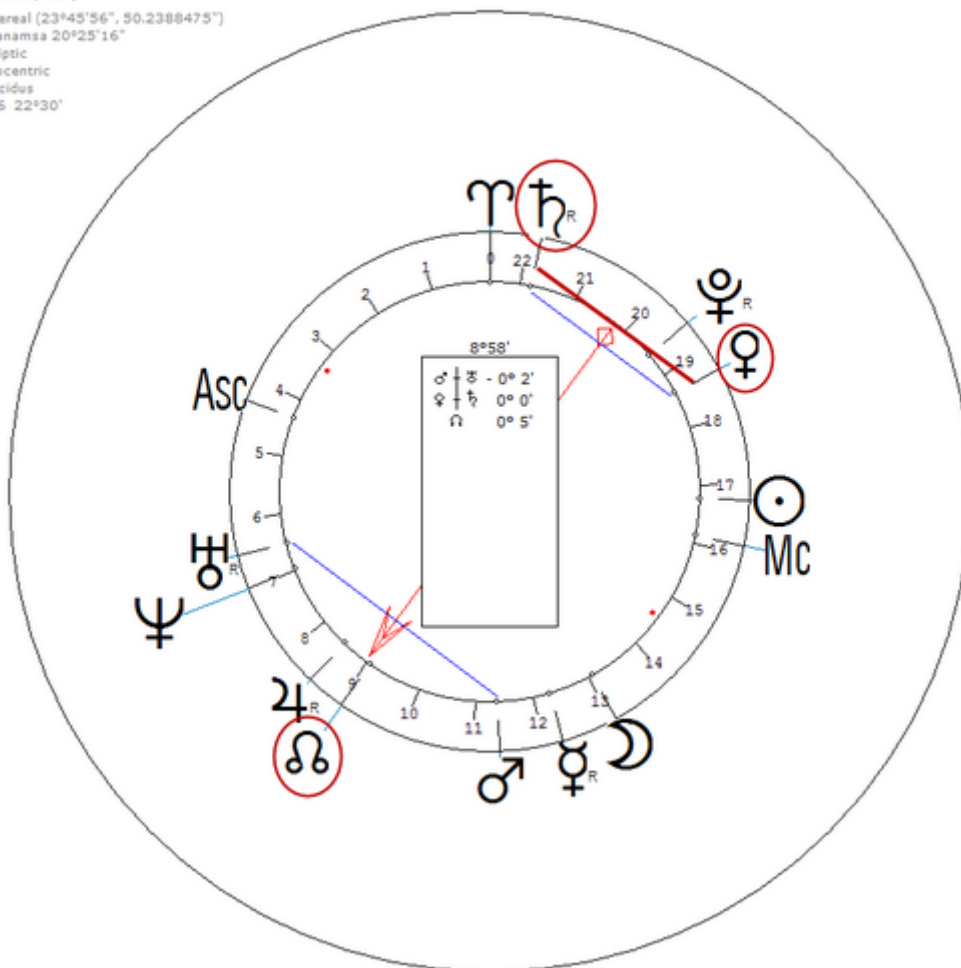

Pope Leo XII

22 August 1760 Spoleto, Italy, 42n44, 12e44

Italian ecclesiastic and Pope of the Roman Catholic Church, elected 9/28/1823.
Sexuality : Celibacy/ Minimal

<https://www.astro.com/astro-databank/Pope_Leo_XII>

Harmonic 16

He has ♀ / ♃ = ♁

Pope Leo XII
22 August 1760 Fri 12:00 (GMT+0:50:56) 42n44 12e44
Spoleto, Italy
Sidereal (23°45'56", 50.2388475")
Ayanamsa 20°25'16"
Ecliptic
Geocentric
Placidus
H16 22°30'