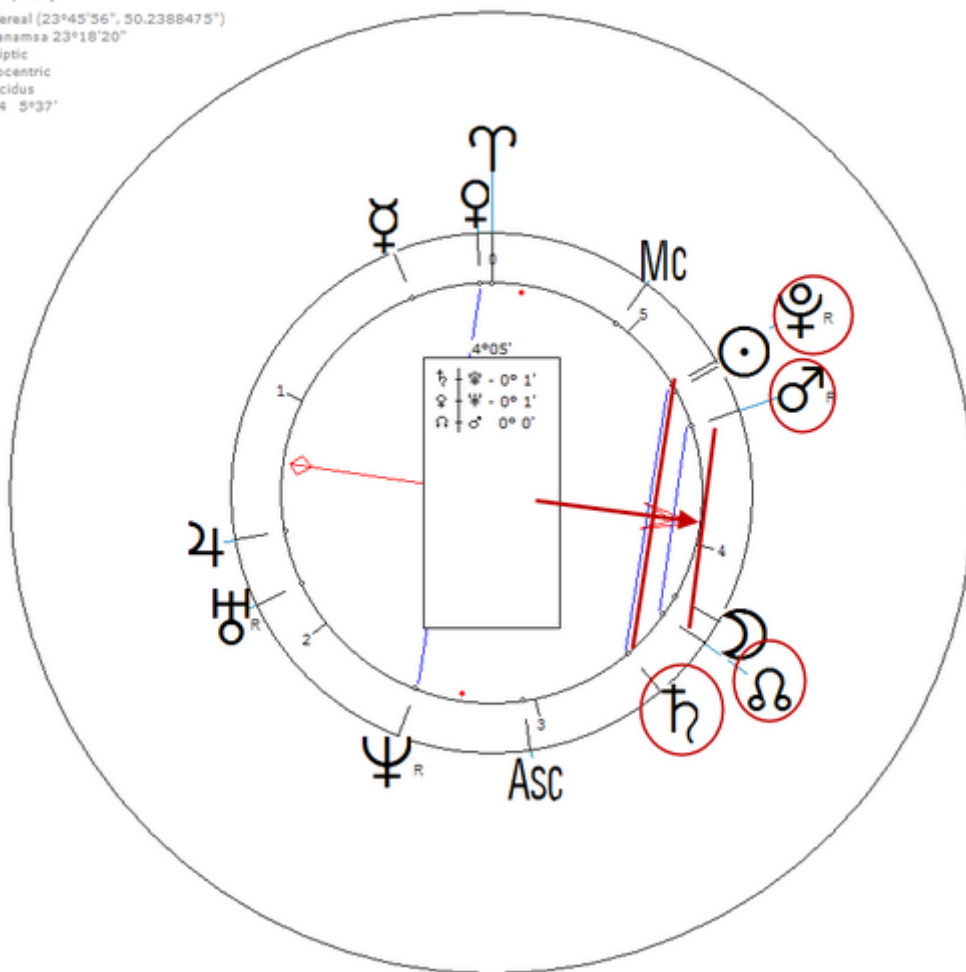

Moccia, Antonella

7 April 1967 at 07:00 (= 07:00 AM)Melfi, Italy, 41n00, 15e39

Italian model.Sexuality : Celibacy/ Minimal (Became nun at 30)

<https://www.astro.com/astro-databank/Moccia,_Antonella>

Harmonic 64

She has $\text{♂}/\text{♁} = \text{♃}/\text{♀}$

Moccia, Antonella
7 April 1967 Fr 7:00 (GMT+1) 41n00 15e39
Melfi, Italy
Sidereal (23°45'56", 50.2388475")
Ayanamsa 23°18'20"
Ecliptic
Geocentric
Placidus
H64 5°37'