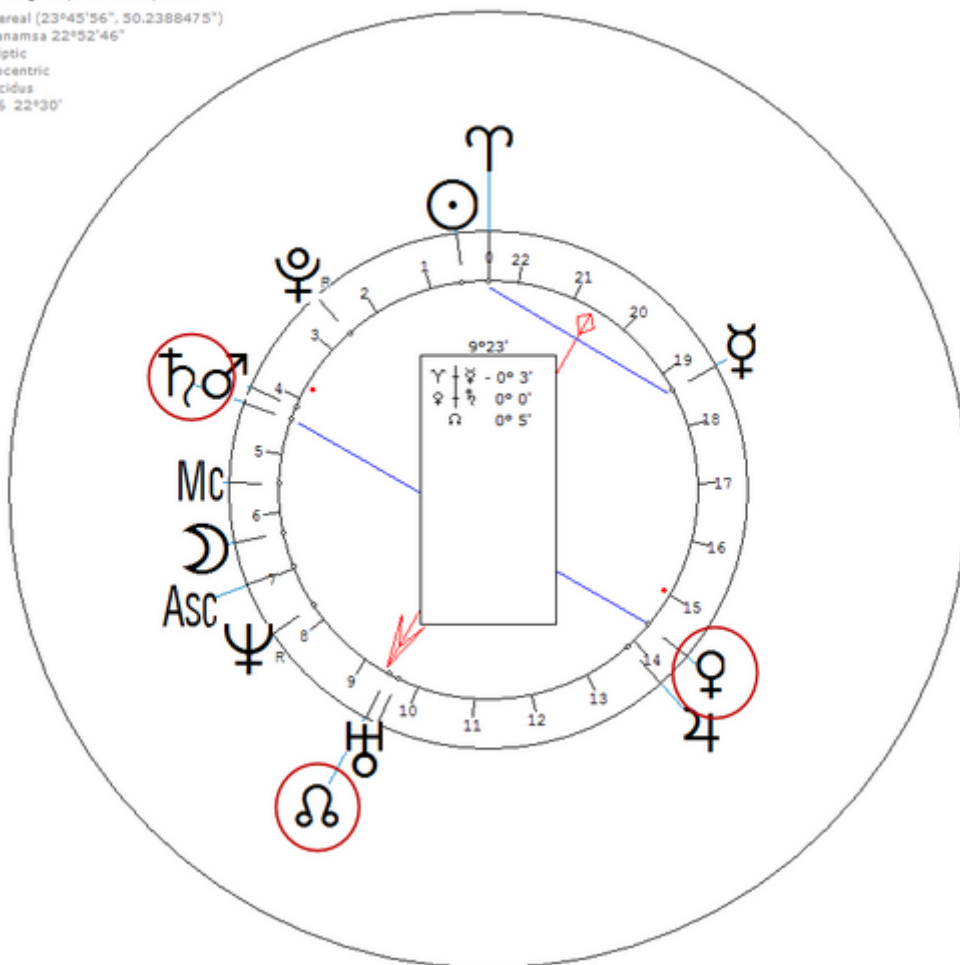

Mahony, Roger

27 February 1936 at 18:14 (= 6:14 PM)Los Angeles, California, 34n03, 118w15

American ecclesiastic, a Roman Catholic Cardinal.
Sexuality : Celibacy/ Minimal

<https://www.astro.com/astro-databank/Mahony,_Roger>

Harmonic 16

♀ / ♃ = ♁

Mahony, Roger
27 February 1936 Thu 18:14 (GMT-8) 34n03 118w15
Los Angeles, California, USA
Sidereal (23°45'56", 50.2388475")
Ayanamsa 22°52'46"
Ecliptic
Geocentric
Placidus
H16 22°30'