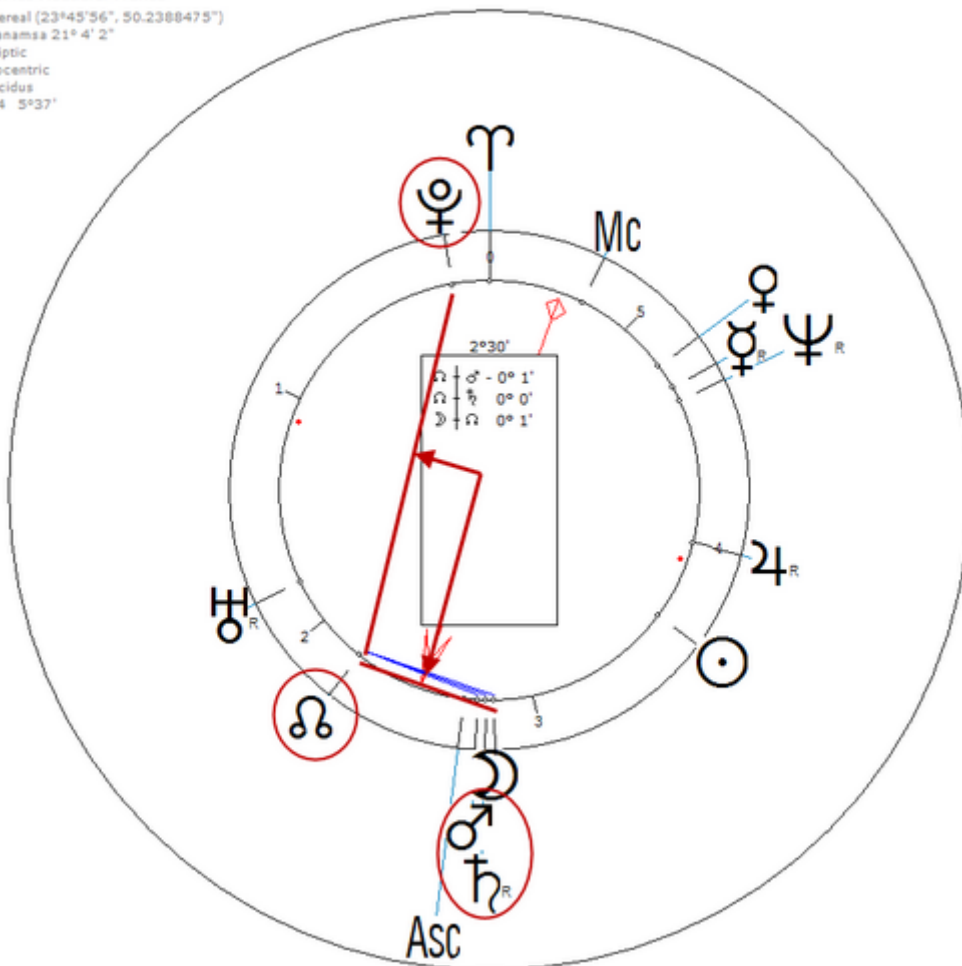

Catherine, Saint

2 May 1806 at 18:00 (= 6:00 PM)Fain les Moutiers, France, 47n38, 4e42

French ecclesiastic, a Roman Catholic nun and visionary, canonized by the church as a Saint, beatified in 1933 and canonized in 1947.

Sexuality : Celibacy/ Minimal

<https://www.astro.com/astro-databank/Catherine,_Saint>

Harmonic 64

She has $\♂/\♁ = \♁/\♁ = \♀/\♁$
 $\♂ = \♁$

Catherine, Saint
2 May 1806 Fri 18:00 (GMT+0:18:48) 47n38 4e42
Fain les Moutiers, France
Sidereal (23°45'56", 50.2388475")
Ayanamsa 21° 4' 2"
Ecliptic
Geocentric
Placidus
H64 5°37'