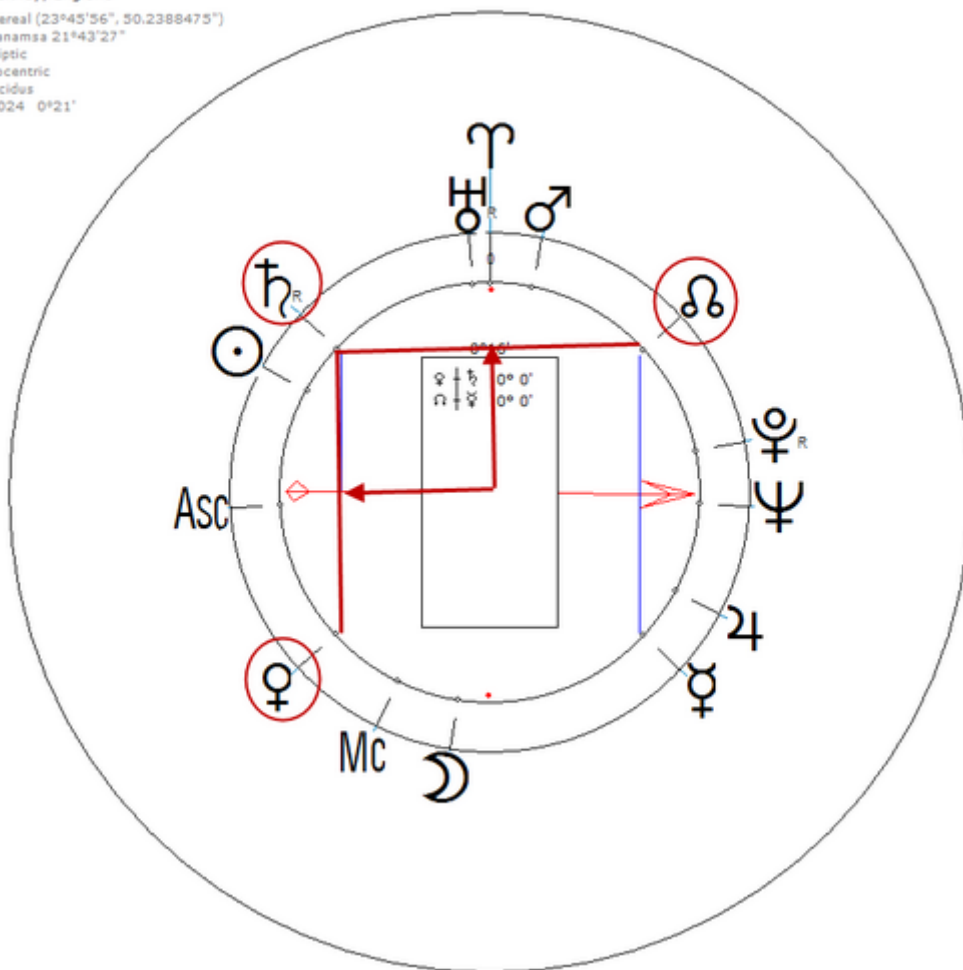

Mathers, MacGregor

8 January 1854 at 10:56 (= 10:56 AM)Hackney, England, 51n33, 0w03

British occultist, astrologer. Sexuality : Celibacy/ Minimal

<https://www.astro.com/astro-databank/Mathers,_MacGregor>

Harmonic 1024

♀ / ♃ = ♃ / ♁

Mathers, MacGregor
8 January 1854 Sun 10:56 (GMT) 51n33 0w03
Hackney, England
Sidereal (23°45'56", 50.2388475")
Ayanamsa 21°43'27"
Ecliptic
Geocentric
Placidus
H1024 0°21'