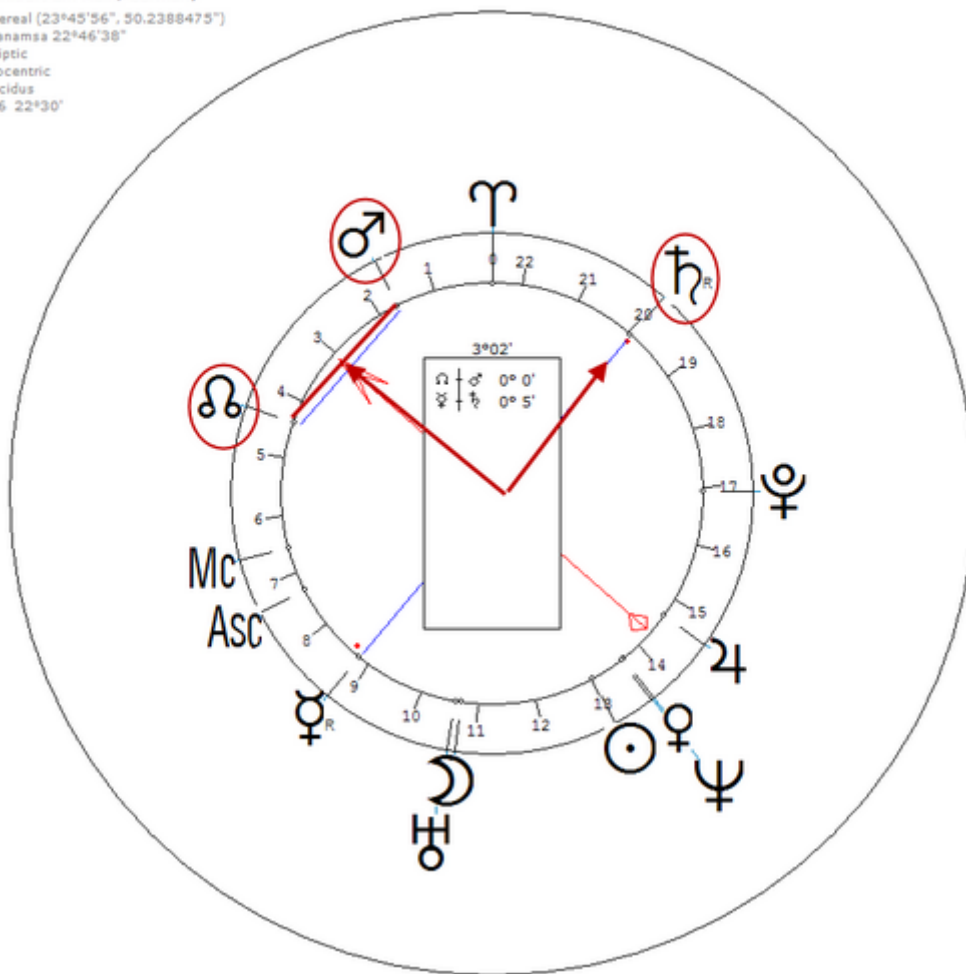

Frank, Anne

12 June 1929 at 07:30 (= 07:30 AM)Frankfurt am Main, Germany, 50n07, 8e40

Dutch-Jewish writer. Sexuality : Celibacy/ Minimal (Virgin)

<https://www.astro.com/astro-databank/Frank,_Anne>

Harmonic 16

She has $\♂/\♁ = \text{♃}$

Frank, Anne
12 June 1929 Wed 7:30 (GMT+1) 50n07 8e40
Frankfurt am Main, Germany
Sidereal (23°45'56", 50.2388475")
Ayanamsa 22°46'38"
Ecliptic
Geocentric
Placidus
H16 22°30'