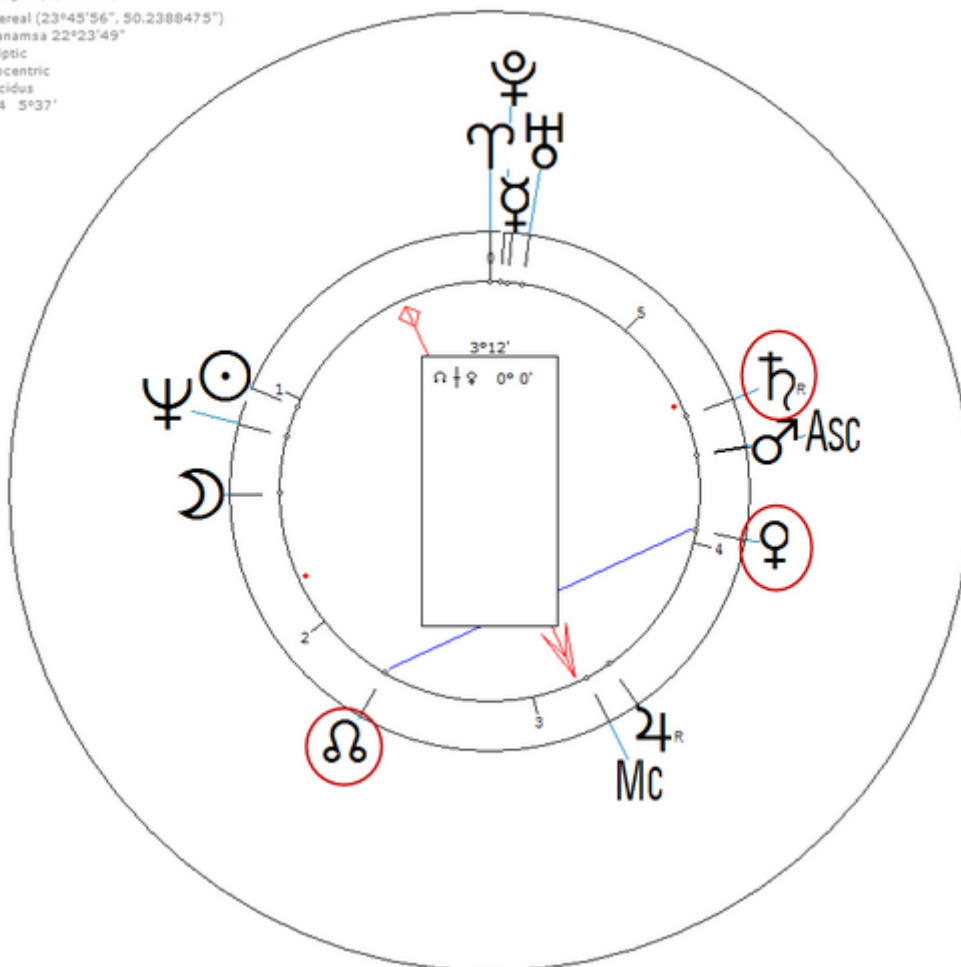

Douglas, Edward Wilson

26 August 1901 at 19:00 (= 7:00 PM)Glasgow, Scotland, 55n53, 4w15

Scottish ecclesiastic, a Roman Catholic Priest.Sexuality : Celibacy/ Minimal

<https://www.astro.com/astro-databank/Douglas,_Edward_Wilson>

Harmonic 64

♀ /♁ = ♃

Douglas, Edward Wilson
26 August 1901 Mon 19:00 (GMT) 55n53 4w15
Glasgow, Scotland
Sidereal (23°45'56", 50.2388475")
Ayanamsa 22°23'49"
Ecliptic
Geocentric
Placidus
H64 5°37'