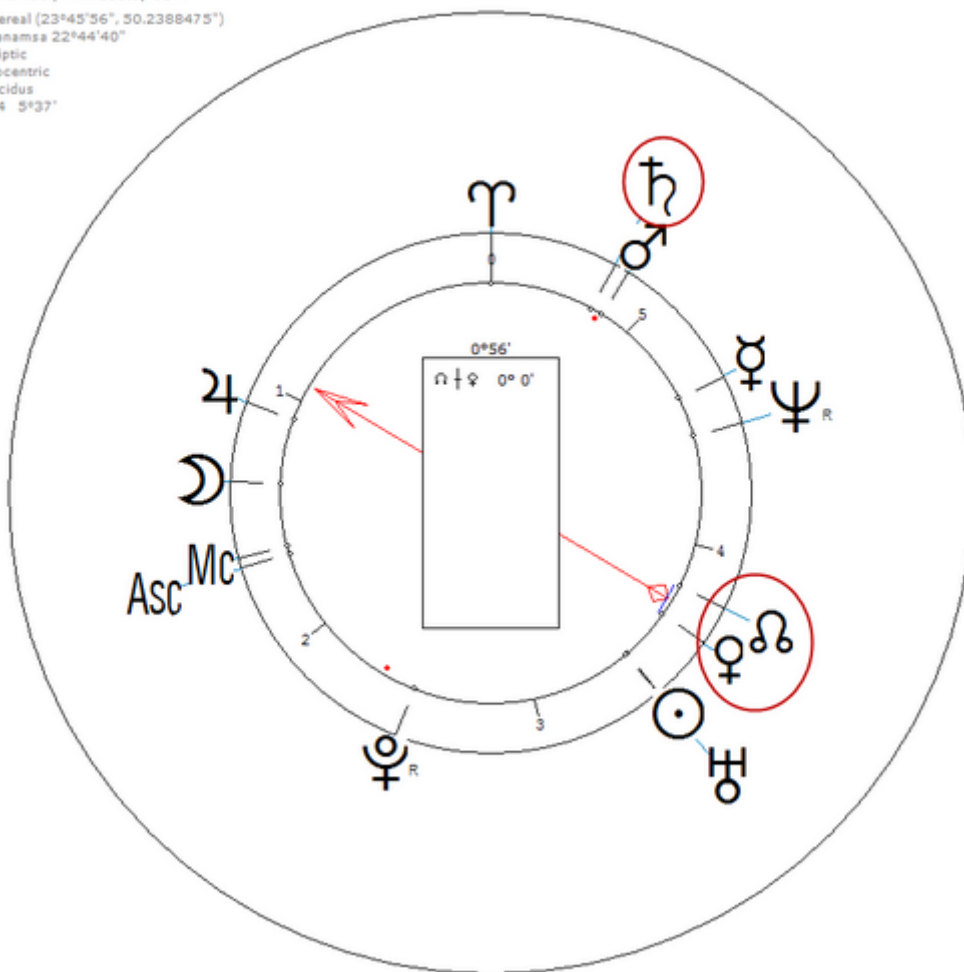

Lucker, Raymond A.

24 February 1927 at 22:05 (= 10:05 PM)St.Paul, Minnesota, 44n57, 93w06

American Roman Catholic priest and bishop.Sexuality : Celibacy/ Minimal

<https://www.astro.com/astro-databank/Lucker,_Raymond_A>.

Harmonic 64

♀ /♁ = ♃

Lucker, Raymond A.
24 February 1927 Thu 22:05 (GMT-6) 44°56'40"N 93°05'35"W
Saint Paul, Minnesota, USA
Sidereal (23°45'36", 50.2388475")
Ayanamsa 22°44'40"
Ecliptic
Geocentric
Placidus
H64 5°37'