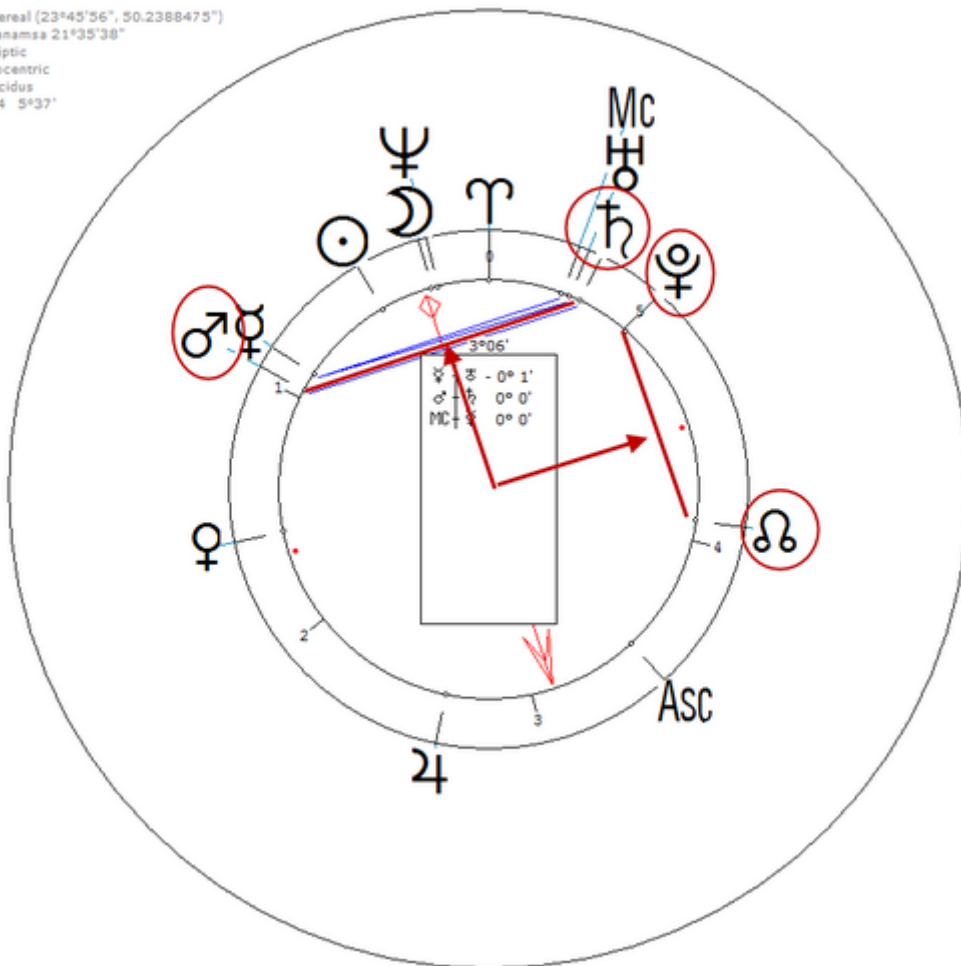

Bernadette, Saint

7 January 1844 at 14:00 (= 2:00 PM) Lourdes, France, 43n06, 0w03

French peasant girl who saw 14 visions of the Holy Mother at Lourdes.
Sexuality : Celibacy/ Minimal (Virgin)

<https://www.astro.com/astro-databank/Bernadette,_Saint>

Harmonic 64

She has $\text{♂} / \text{♁} = \text{♀} / \text{♏}$

$\text{♂} = \text{♁}$

Bernadette, Saint
7 January 1844 Sun 14:00 (GMT-0:00:12) 43n06 0w03
Lourdes, France
Sidereal (23°45'56", 50.2388475")
Ayanamsa 21°35'38"
Ecliptic
Geocentric
Placidus
H64 5°37'