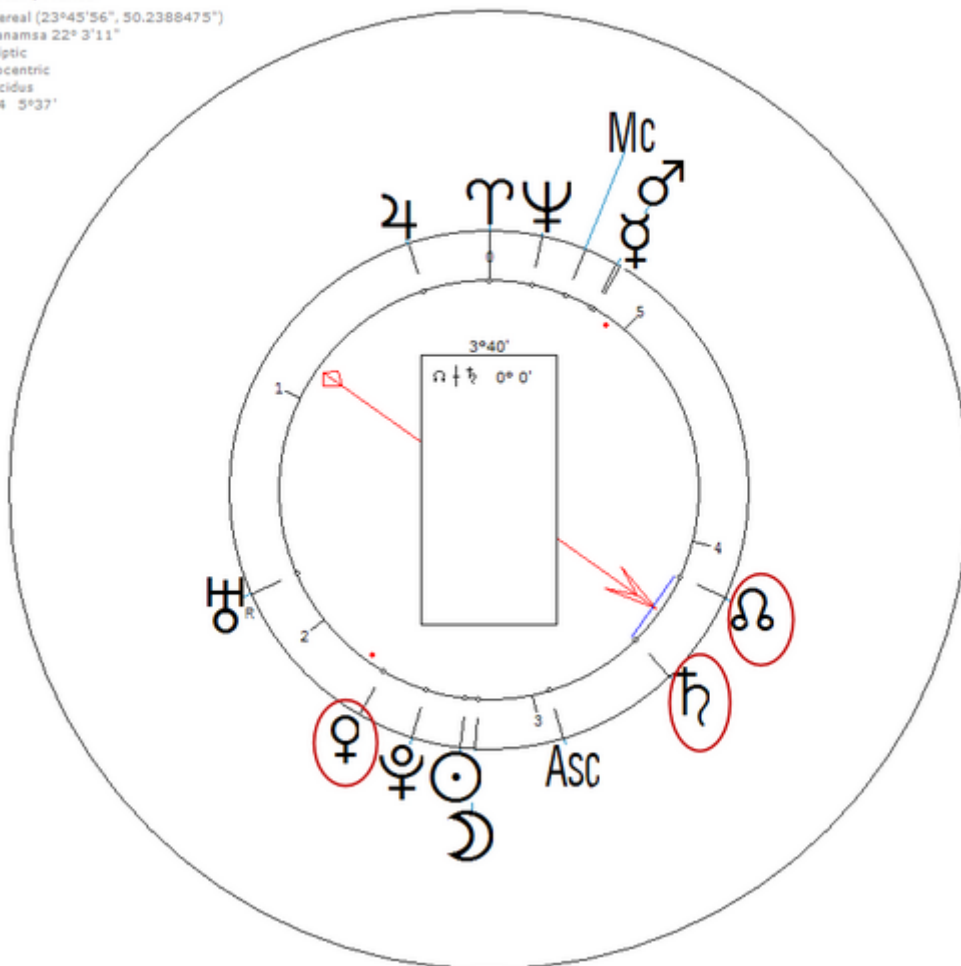

Breuil, Henri

28 February 1877 at 05:00 (= 05:00 AM)Mortain, France, 48n39, 0w56

French Roman Catholic priest.Sexuality : Celibacy/ Minimal

<https://www.astro.com/astro-databank/Breuil,_Henri>

Harmonic 64

♀ = ♃/♁

Breuil, Henri
28 February 1877 Wed 5:00 (GMT-0:03:44) 48n39 0w56
Mortain, France
Sidereal (23°45'56", 50.2388475")
Ayanamsa 22° 3'11"
Ecliptic
Geocentric
Placidus
H64 3°37'