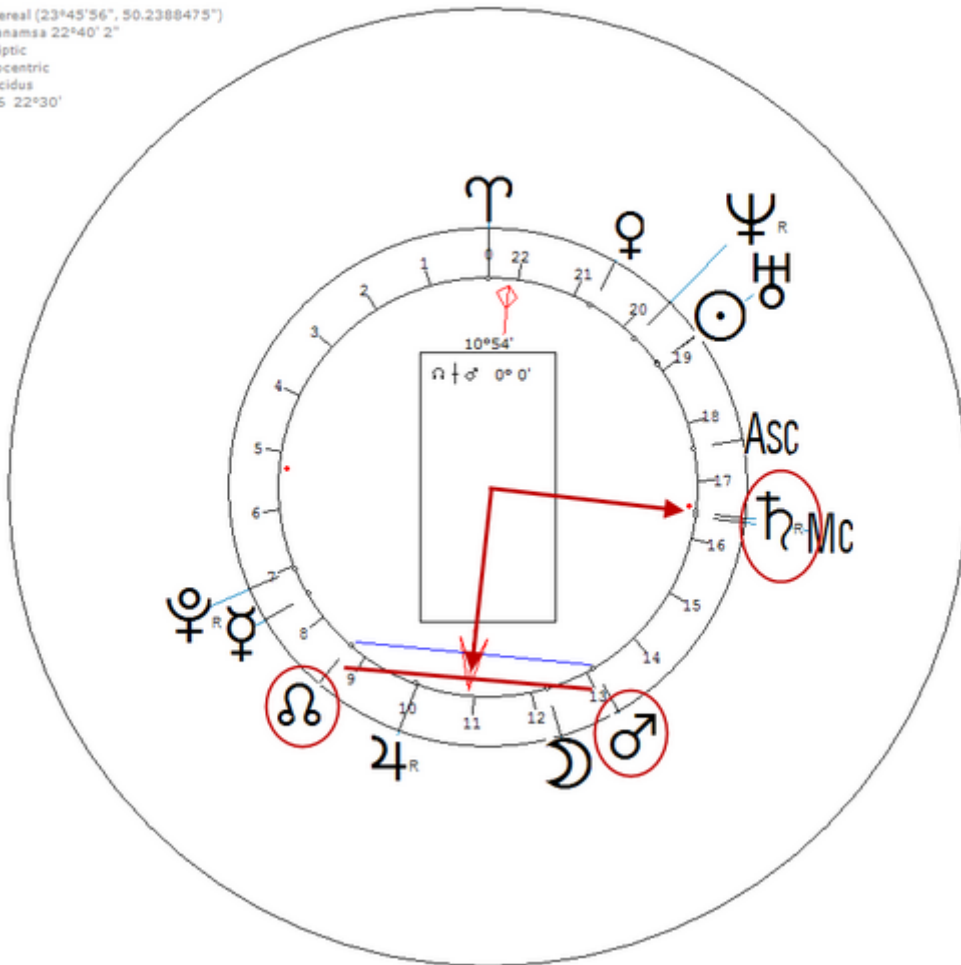

Channing, Carol

31 January 1921 at 21:00 (= 9:00 PM)Seattle, Washington, 47n36, 122w20

American actress, dancer, singer and comedian.

Sexuality : Celibacy/ Minimal (Claims third marriage celibate)

<https://www.astro.com/astro-databank/Channing,_Carol>

Harmonic 16

She has ♂/♁ = ♃

Channing, Carol
31 January 1921 Mon 21:00 (GMT-8) 47°36'23"N 122°19'51"W
Seattle, Washington, USA
Sidereal (23°45'56", 50.2388475")
Ayanamsa 22°40' 2"
Ecliptic
Geocentric
Placidus
H16 22°30'