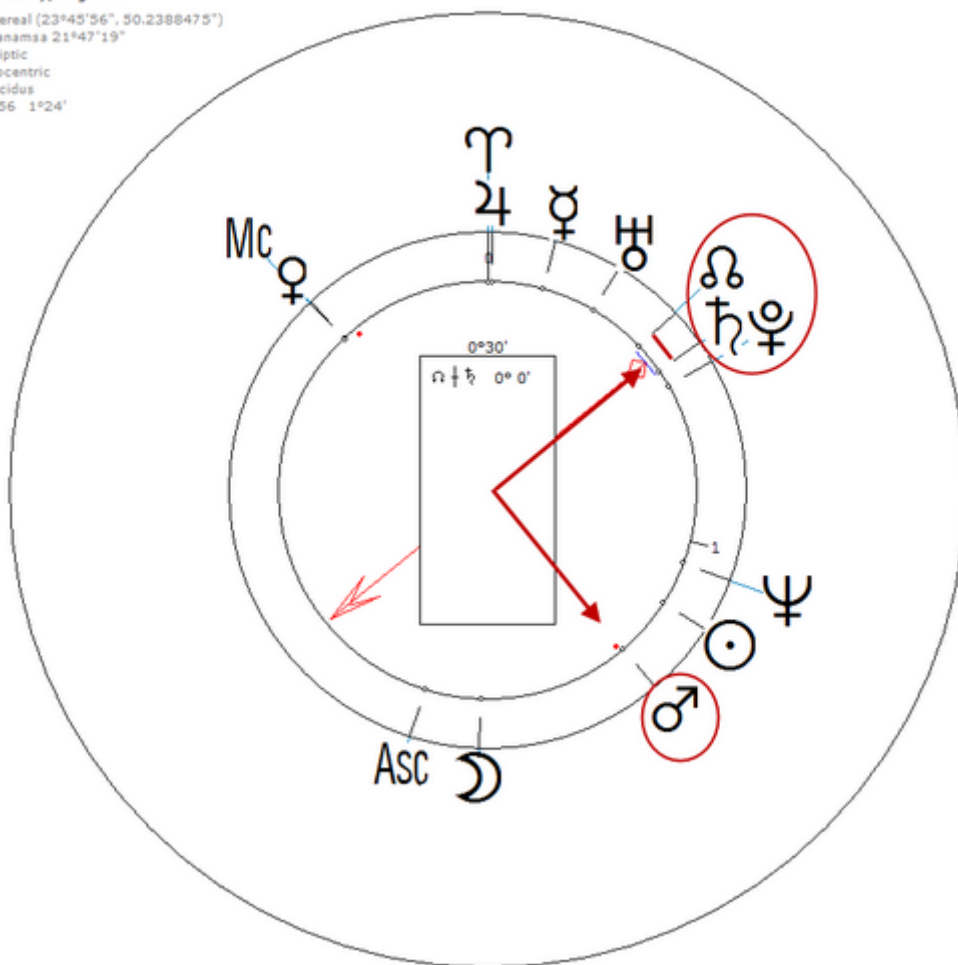

Leo, Bessie

5 April 1858 at 18:47 (= 6:47 PM)Salisbury, England, 51n05, 1w48

British editor and astrologer.

Sexuality : Celibacy/ Minimal (First marriage six months; second celibate)

<https://www.astro.com/astro-databank/Leo,_Bessie>

Harmonic 256

She has ♂ = ♃/♁

Leo, Bessie
5 April 1858 Mon 18:47 (GMT) 51n05 1w48
Salisbury, England
Sidereal (23°45'56", 50.2388475")
Ayanamsa 21°47'19"
Ecliptic
Geocentric
Placidus
H256 1°24'