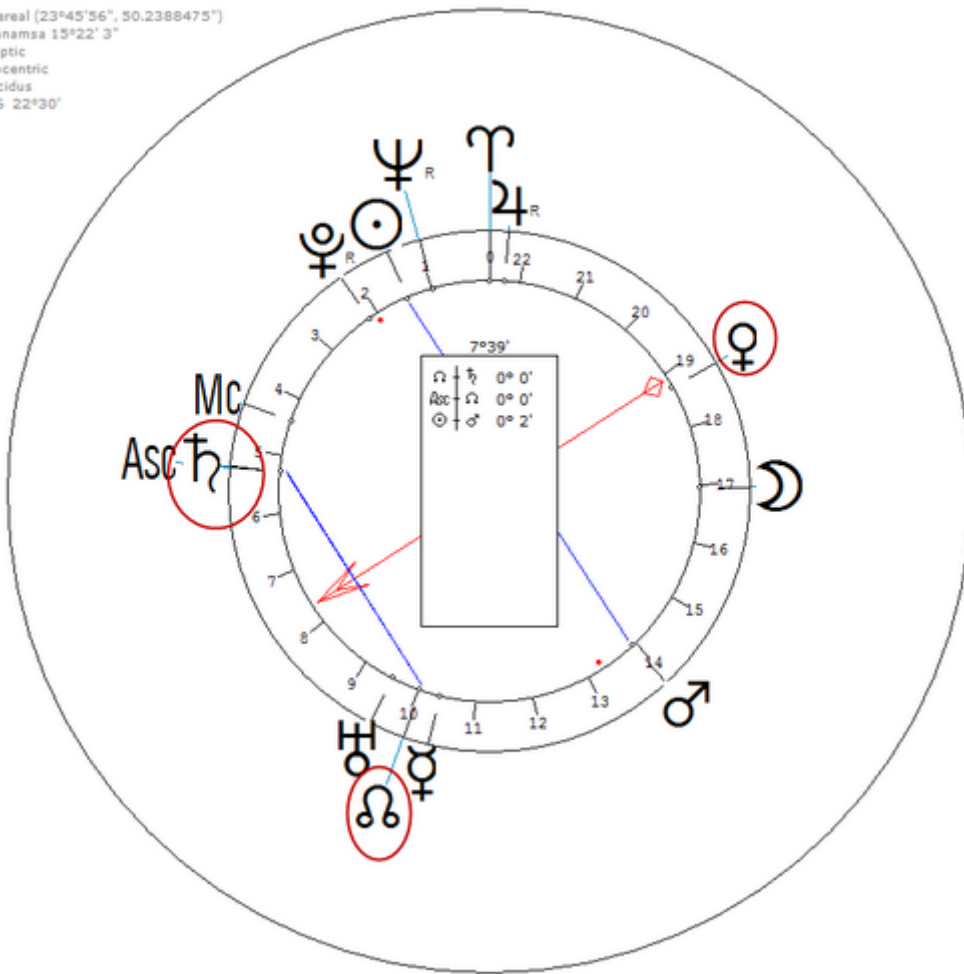

Pope Nicholas V

15 November 1397 Jul.Cal. (23 Nov 1397 greg.) Sarzana, Italy, 44n07, 9e58

Italian ecclesiastic and Pope of the Roman Catholic Church 1447-1455.
Sexuality : Celibacy/ Minimal

<https://www.astro.com/astro-databank/Pope_Nicholas_V>

Harmonic 16

He has ♀ = ♃/♁

Pope Nicholas V
15 November 1397 Thu 12:00 (GMT+0:39:52) 44n07 9e58
Sarzana, Italy
Sidereal (23°45'56", 50.2388475")
Ayanamsa 15°22' 3"
Ecliptic
Geocentric
Placidus
H16 22°30'