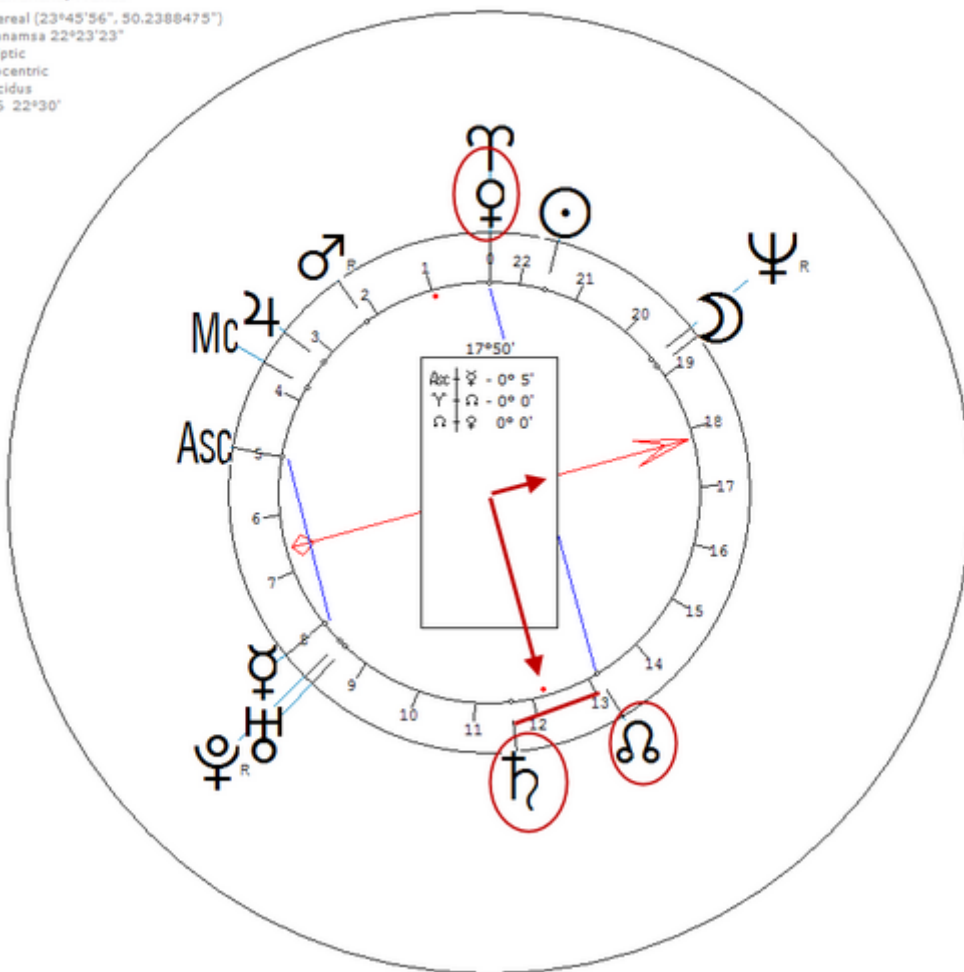

Beton, Regis

3 February 1901 at 10:51 (= 10:51 AM)Villefranche, France, 45n59, 4e43

French ecclesiastic, Roman Catholic priest.Sexuality : Celibacy/ Minimal

<https://www.astro.com/astro-databank/Beton,_Regis>

Harmonic 16

♀ /♁ = ♃/♁

Beton, Regis
3 February 1901 Sun 10:51 (GMT+0:09) 45n59 4e43
Villefranche, France
Sidereal (23°45'56", 50.2388475")
Ayanamsa 22°23'23"
Ecliptic
Geocentric
Placidus
H16 22°30'