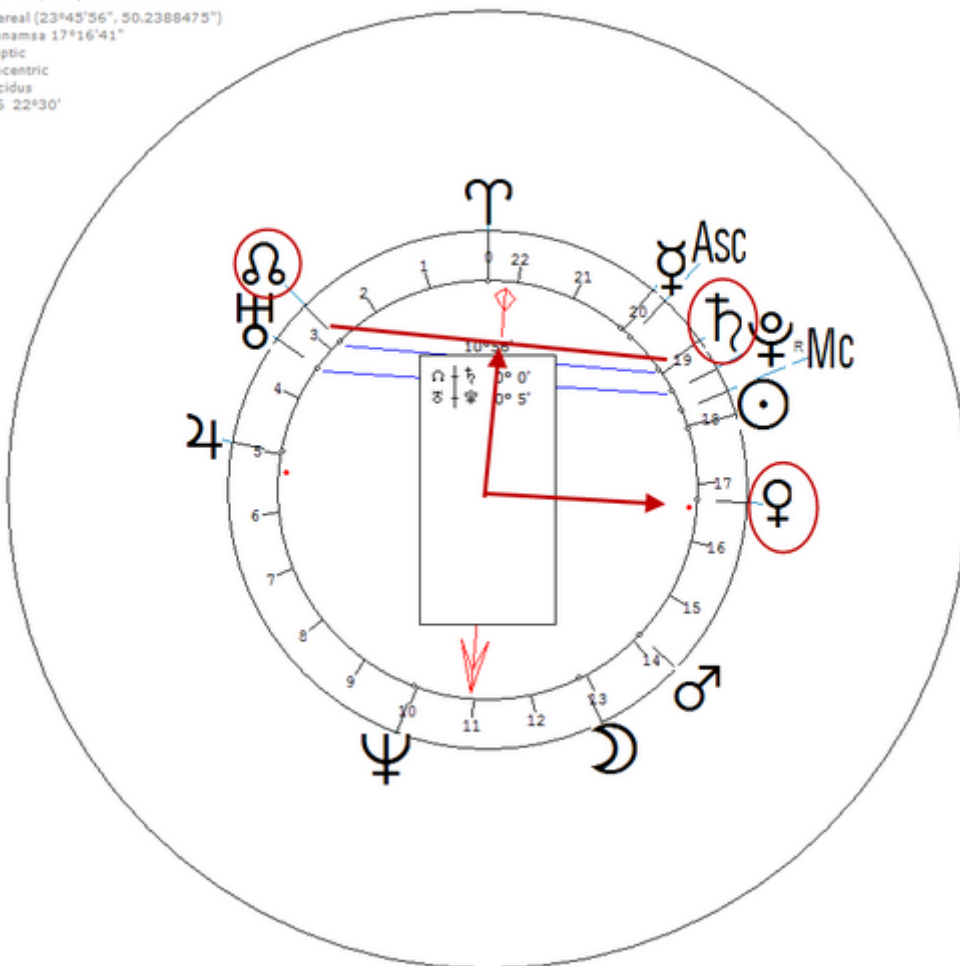

Pope Leo XI

2 June 1535 Jul.Cal. (12 June 1535 greg.) Florence, Italy, 43n46, 11e15

Italian ecclesiastic and Pope of the Roman Catholic Church. A priest, he became Bishop of Pistoia in 1573, Archbishop of Florence in 1574, Cardinal 1583 and elected Pope April 1 to 27, 1605, for 28 days.

Sexuality : Celibacy/ Minimal

<https://www.astro.com/astro-databank/Pope_Leo_XI>

Harmonic 16

He has ♀ = ♃/♁

Pope Leo XI
2 June 1535 Wed 12:00 (GMT+0:45) 43n46 11e15
Florence, Italy
Sidereal (23°45'56", 50.2388475")
Ayanamsa 17°16'41"
Ecliptic
Geocentric
Placidus
H16 22°30'