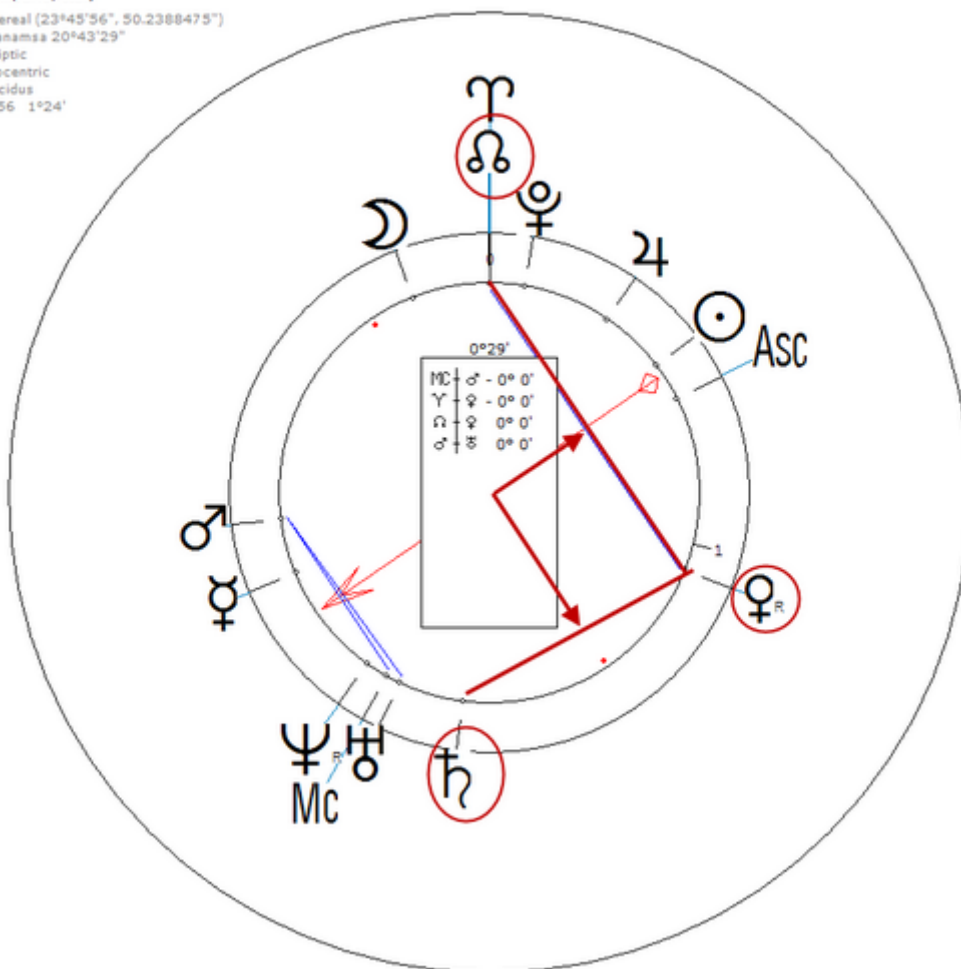

Mai, Angelo

7 March 1782 at 05:00 (= 05:00 AM)Schilpario, Italy, 46n01, 10e09

Italian ecclesiastic, a Roman Catholic priest, cardinal.
Sexuality : Celibacy/ Minimal

<https://www.astro.com/astro-databank/Mai,_Angelo>

Harmonic 256

♀ / Ω = ♀ / ♃

Mai, Angelo
7 March 1782 Thu 5:00 (GMT+0:40:36) 46n01 10e09
Schilpario, Italy
Sidereal (23°45'56", 50.2388475")
Ayanamsa 20°43'29"
Ecliptic
Geocentric
Placidus
H256 1°24'