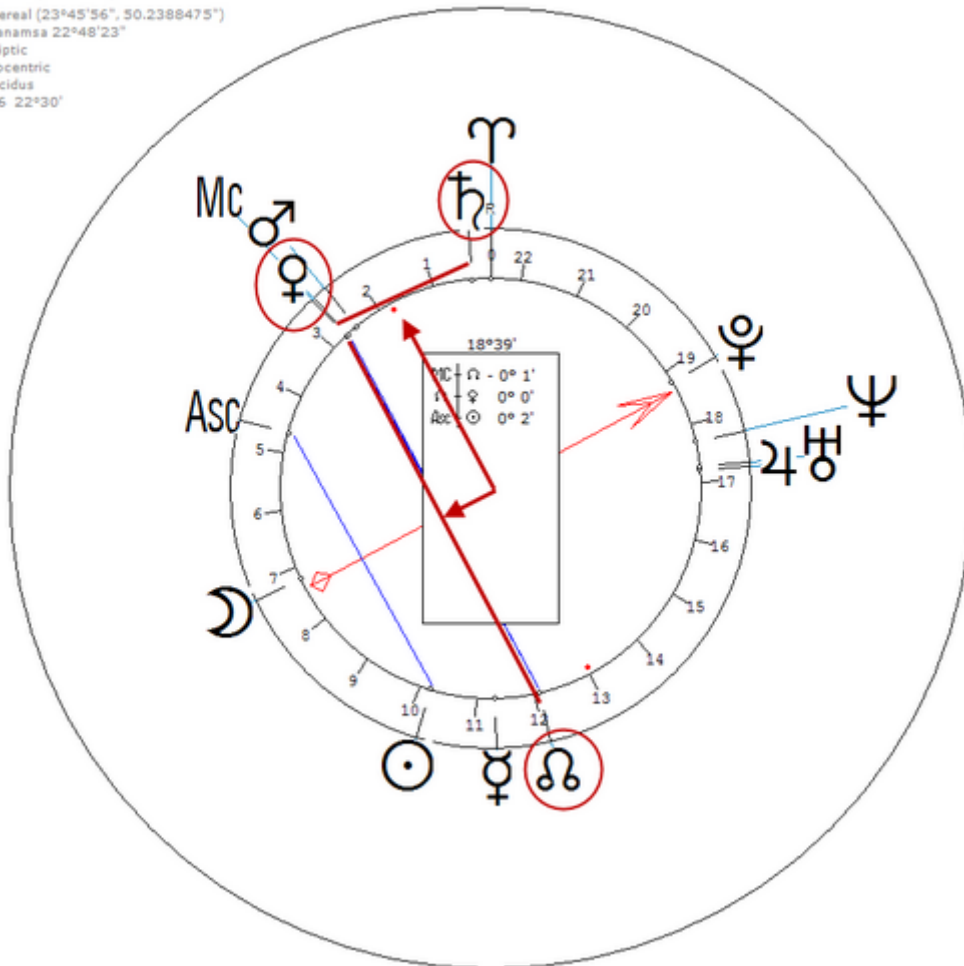

Danish writer. Sexuality : Celibacy/ Minimal (Lifetime virgin)

https://www.astro.com/astro-databank/Andersen,_Hans_Christian

Harmonic 16

♀ / ♃ = ♁

Andersen, Hans Christian
2 April 1805 Tue 1:00 (GMT+0:41:32) 55n24 10e23
Odense, Denmark
Sidereal (23°45'56", 50.2388475")
Ayanamsa 21° 3' 7"
Ecliptic
Geocentric
Placidus
H16 22°30'

Applewhite, Marshall

17 May 1931 at 03:20 (= 03:20 AM)Spur, Texas, 33n29, 100w51

American cult leader who led 39 members of "Heaven's Gate" to their death by suicide on 3/27/97.

Sexuality : Celibacy/ Minimal

https://www.astro.com/astro-databank/Applewhite,_Marshall

Harmonic 16

♀ / ♃ = ♀ / ♁

Applewhite, Marshall
17 May 1931 Sun 3:20 (GMT-6) 33°28'35"N 100°51'19"W
Spur TX, Dickens, USA
Sidereal (23°45'56", 50.2388475°)
Ayanamsa 22°48'23"
Ecliptic
Geocentric
Placidus
H16 22°30'