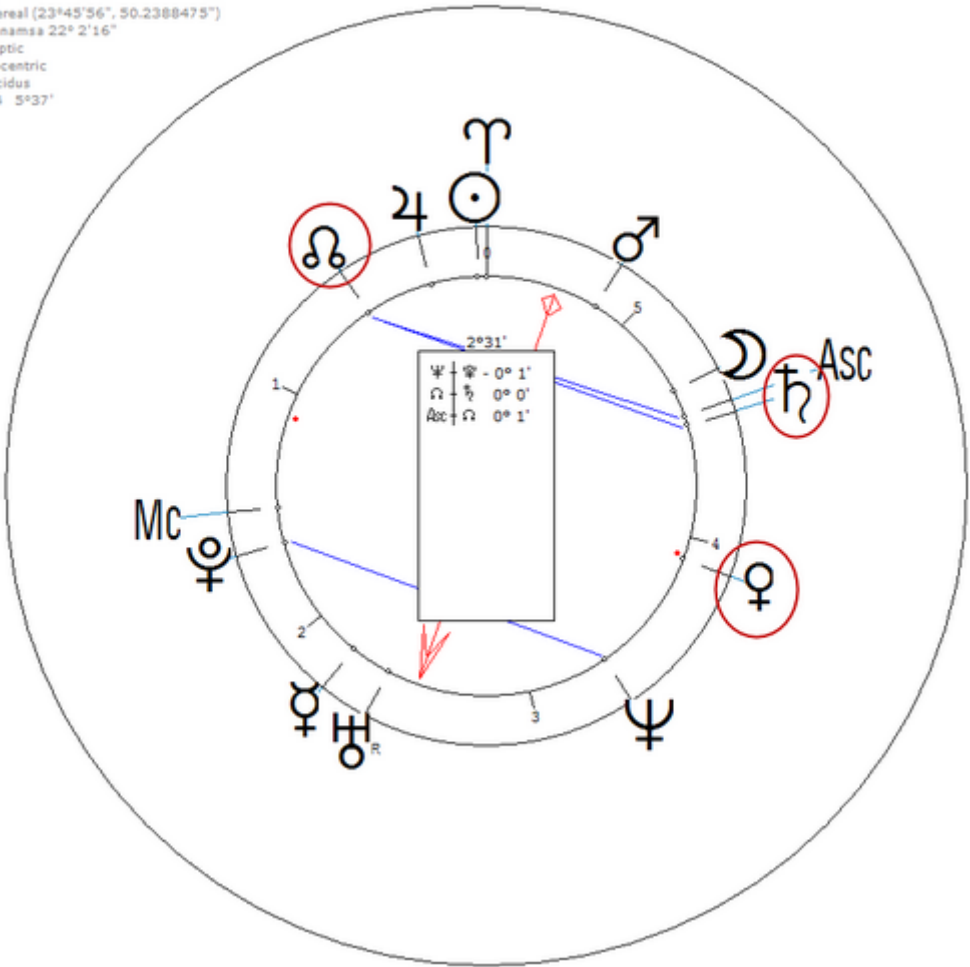

Pope Pius XII

2 March 1876 at 22:30 (= 10:30 PM)Rome, Italy, 41n54, 12e29

Italian ecclesiastic and Pope of the Roman Catholic Church.
Sexuality : Celibacy/ Minimal

<https://www.astro.com/astro-databank/Pope_Pius_XII>

Harmonic 64

♀ = ♃/♁

Pope Pius XII
2 March 1876 Thu 22:30 (GMT+0:50) 41n54 12e29
Rome, Italy
Sidereal (23°45'56", 50.2388475")
Ayanamsa 22° 2' 16"
Ecliptic
Geocentric
Placidus
H64 5°37'