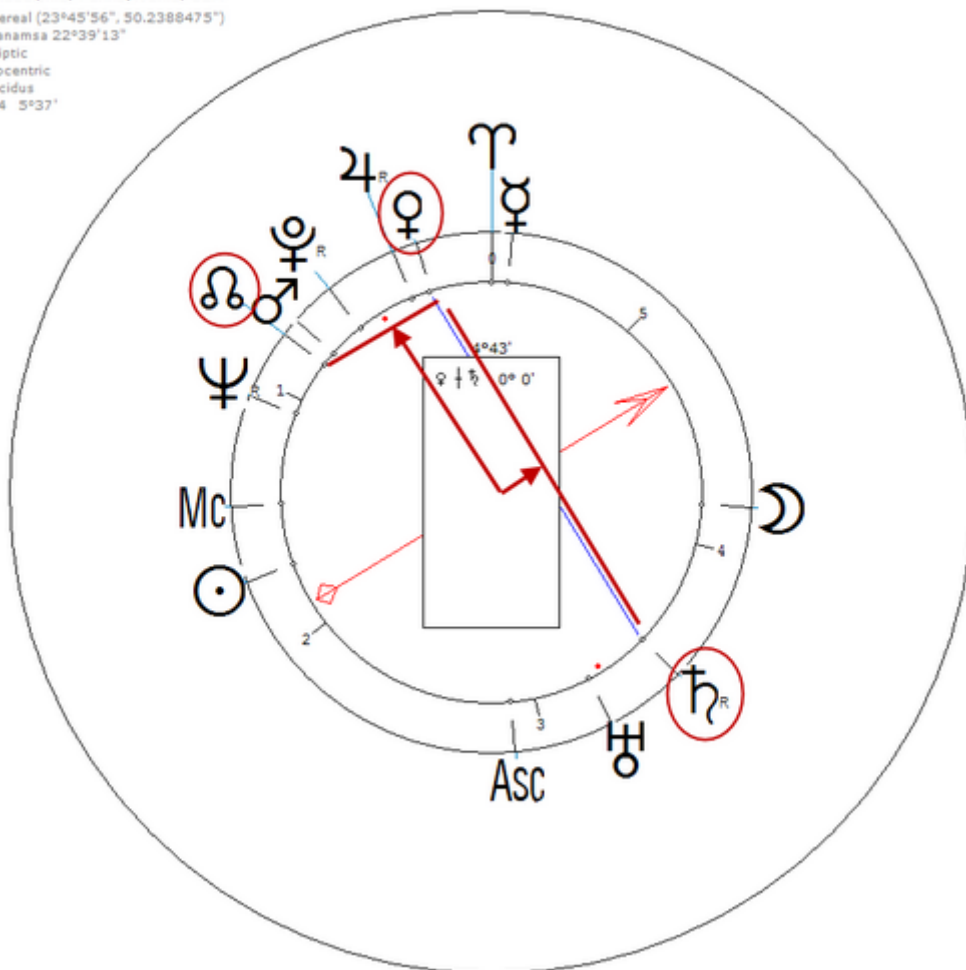

O'Connor, Cardinal John

15 January 1920 at 14:25 (= 2:25 PM)Philadelphia, Pennsylvania, 39n57,
75w10

American ecclesiastic, a Cardinal.Sexuality : Celibacy/ Minimal

<https://www.astro.com/astro-databank/O%27Connor,_Cardinal_John>

Harmonic 64

$\text{♀} / \text{♄} = \text{♀} / \text{♁}$

O'Connor, Cardinal John
15 January 1920 Thu 14:25 (GMT-5) 39°57'08"N 75°09'51"W
Philadelphia, Pennsylvania, USA
Sidereal (23°45'56", 50.2388475")
Ayanamsa 22°39'13"
Ecliptic
Geocentric
Placidus
H64 5°37'