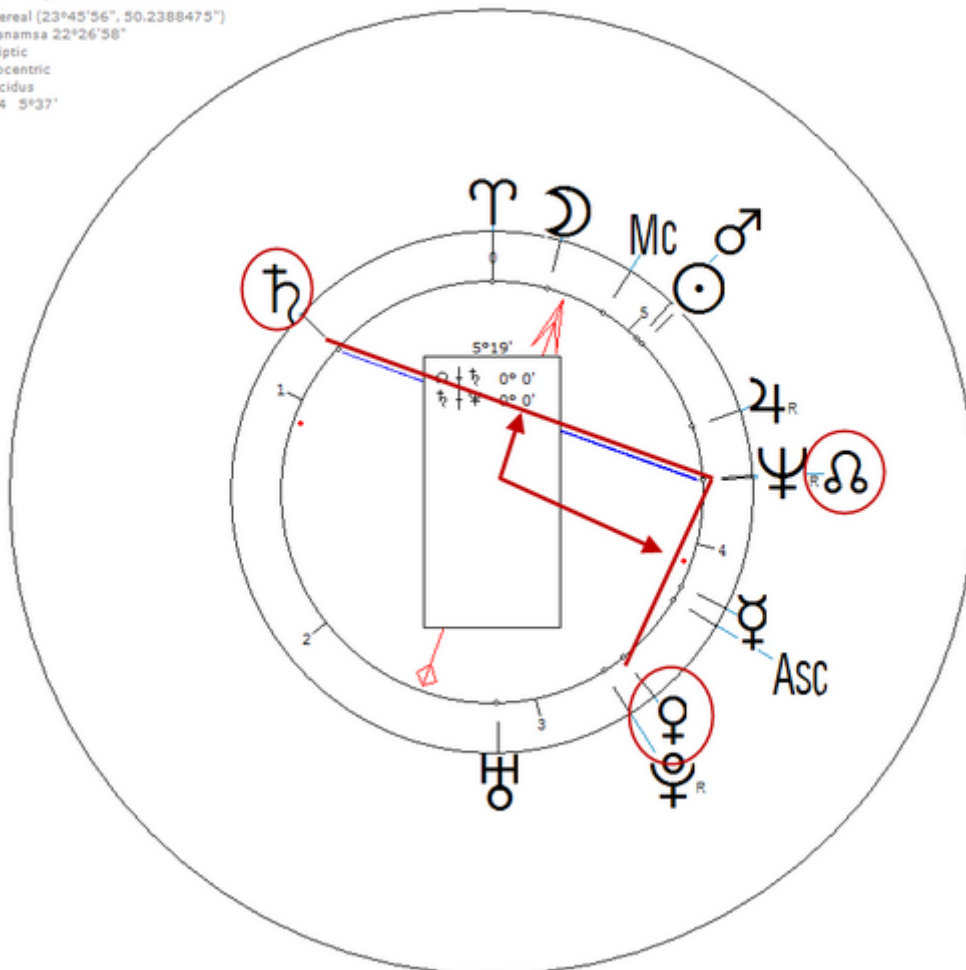

Harmonic 64

♀ /♁ = ♃ /♁

Lefebvre, Marcel
29 November 1905 Wed 15:00 (GMT+0:09) 50n43 3e09
Tourcoing, France

Sidereal (23°45'56", 50.2388475")
Ayanamsa 22°26'58"
Ecliptic
Geocentric
Placidus
H64 5°37'

Lennon, Richard