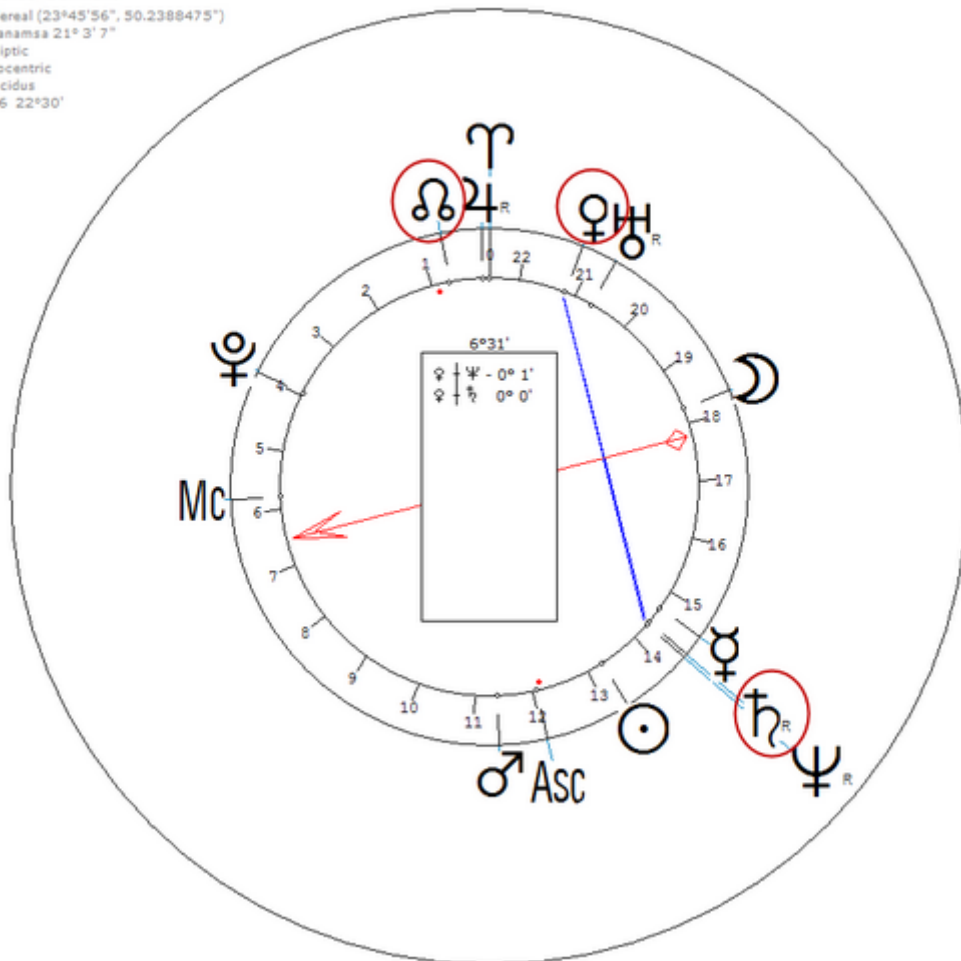

For the persons of whom the birth time is unknown, the birth time was taken 12 o'clock and examined with harmonic 16.

Andersen, Hans Christian

2 April 1805 at 01:00 (= 01:00 AM)Odense, Denmark, 55n24, 10e23

Danish writer. Sexuality : Celibacy/ Minimal (Lifetime virgin)

https://www.astro.com/astro-databank/Andersen,_Hans_Christian

Harmonic 16

♀ / ♃ = ♁

Andersen, Hans Christian
2 April 1805 Tue 1:00 (GMT+0:41:32) 55n24 10e23
Odense, Denmark
Sidereal (23°45'56", 50.2388475")
Ayanamsa 21° 3' 7"
Ecliptic
Geocentric
Placidus
H16 22°30'