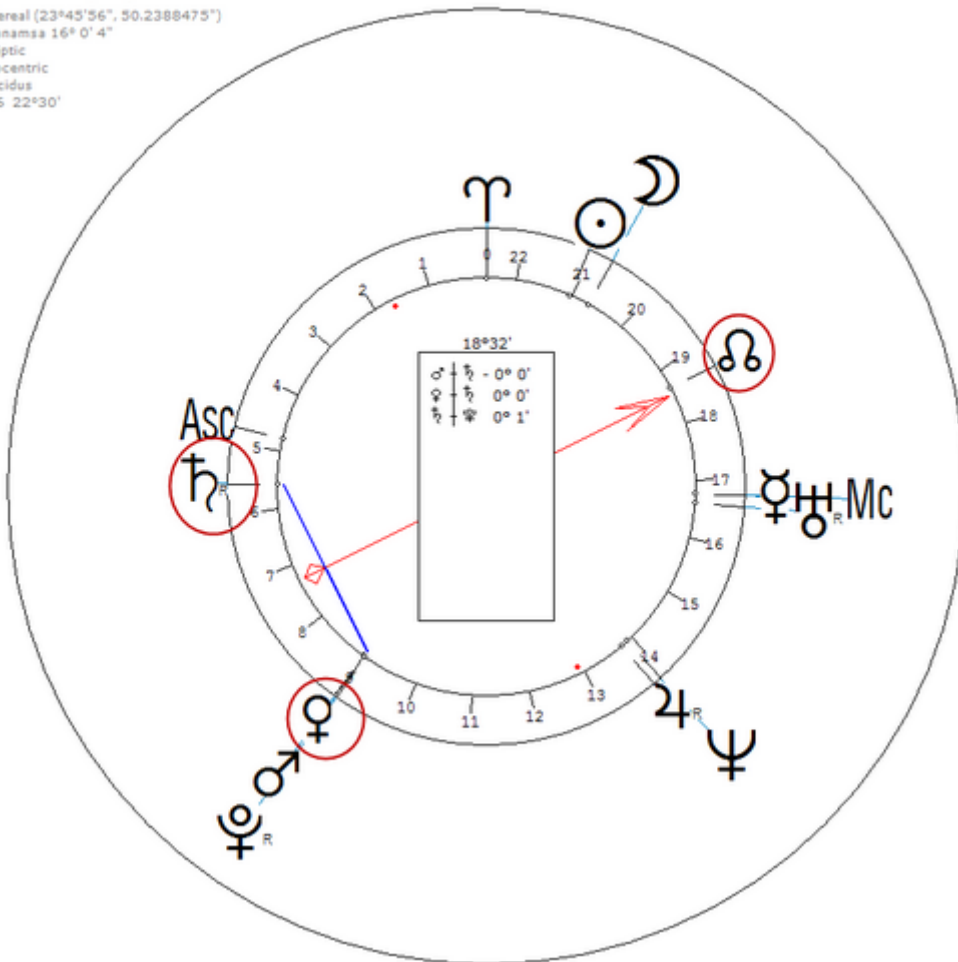

Pope Julius II

22 June 1445 Jul.Cal. (1 July 1445 greg.) at 13:15 (= 1:15 PM)

Italian ecclesiastic and Pope of the Roman Catholic Church on 10/31/1503.
Sexuality : Celibacy/ Minimal

Source Notes :

Mercurio-3 No.10 quotes NN and other sources; same Bordoni. Steinbrecher has Savona, Italy, 44 N.17, 8 E.30 and reports that 2:45 PM also seen. (June 22, 1445 OS); The Catholic Encyclopedia gives **5 December, 1443**, at Albissola near Savona

<https://www.astro.com/astro-databank/Pope_Julius_II>

Harmonic 16

(For 5 December, 1443) He has ♀ / ♃ = ♂

Pope Julius II
5 December 1443 Thu 13:15 (GMT+0:34) 44n19 8e30
Albisola Marina, Italy
Sidereal (23°45'56", 50.2388475")
Ayanamsa 16° 0' 4"
Ecliptic
Geocentric
Placidus
H16 22°30'