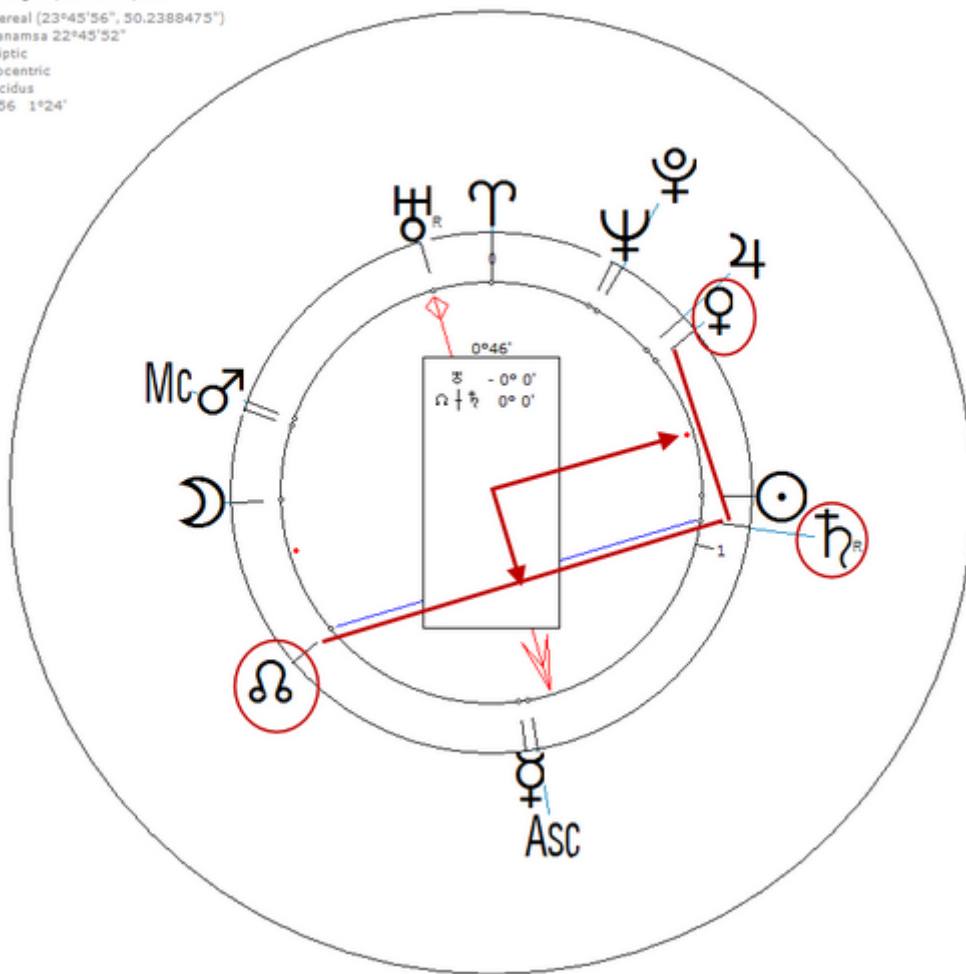

Bean, Orson

22 July 1928 at 08:00 (= 08:00 AM)Burlington, Vermont, 44n29, 73w13

American TV and stage actor.Sexuality : Celibacy/ Minimal

<https://www.astro.com/astro-databank/Bean,_Orson>

Harmonic 256

♀ / ♃ = ♃ / ♁

Bean, Orson
22 July 1928 Sun 8:00 (GMT-5) 44°28'33"N 73°12'45"W
Burlington, Vermont, USA
Sidereal (23°45'56", 50.2388475")
Ayanamsa 22°45'52"
Ecliptic
Geocentric
Placidus
H256 1°24'