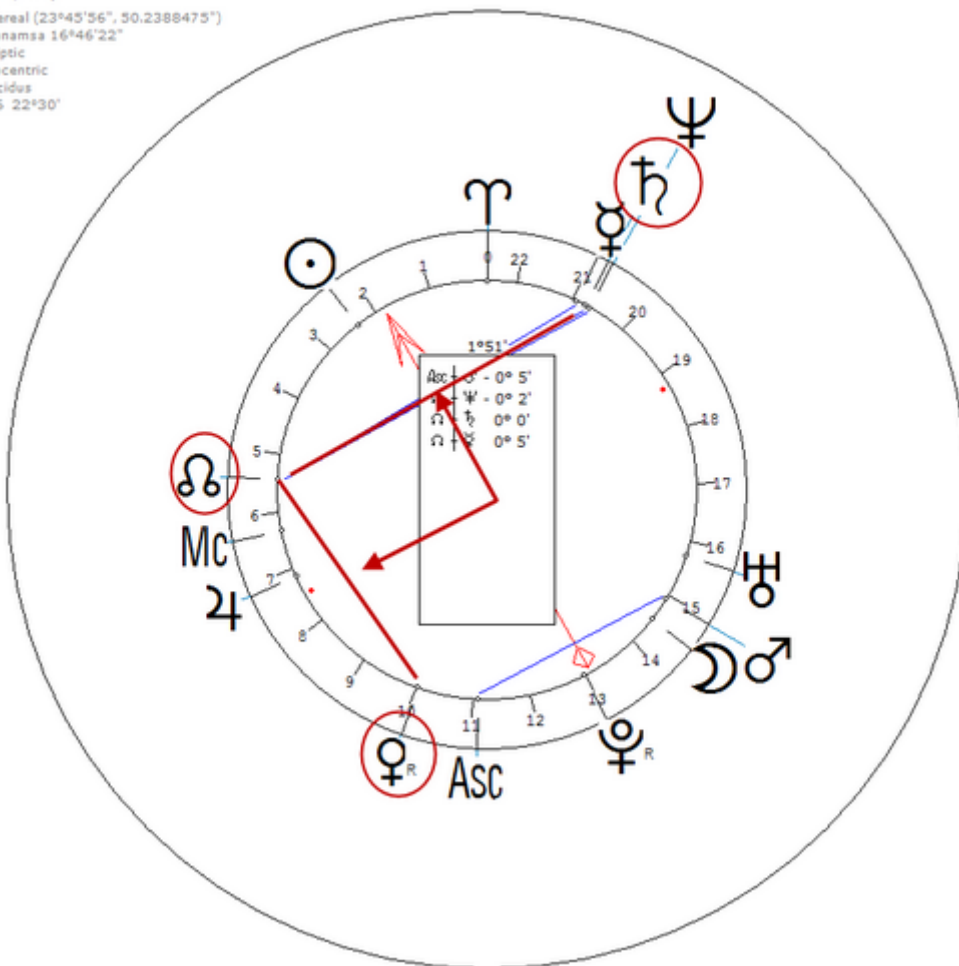

Italian ecclesiastic and Pope of the Roman Catholic Church, elected 12/25/1559 OS.

Sexuality : Celibacy/ Minimal

https://www.astro.com/astro-databank/Pope_Pius_IV

Harmonic 16

♀ / ♃ = ♃ / ♁

Pope Pius IV
31 March 1499 Sun 9:30 (GMT+0:36:48) 45n28 9e12
Milan, Italy
Sidereal (23°45'56", 50.2388475")
Ayanamsa 16°46'22"
Ecliptic
Geocentric
Placidus
H16 22°30'