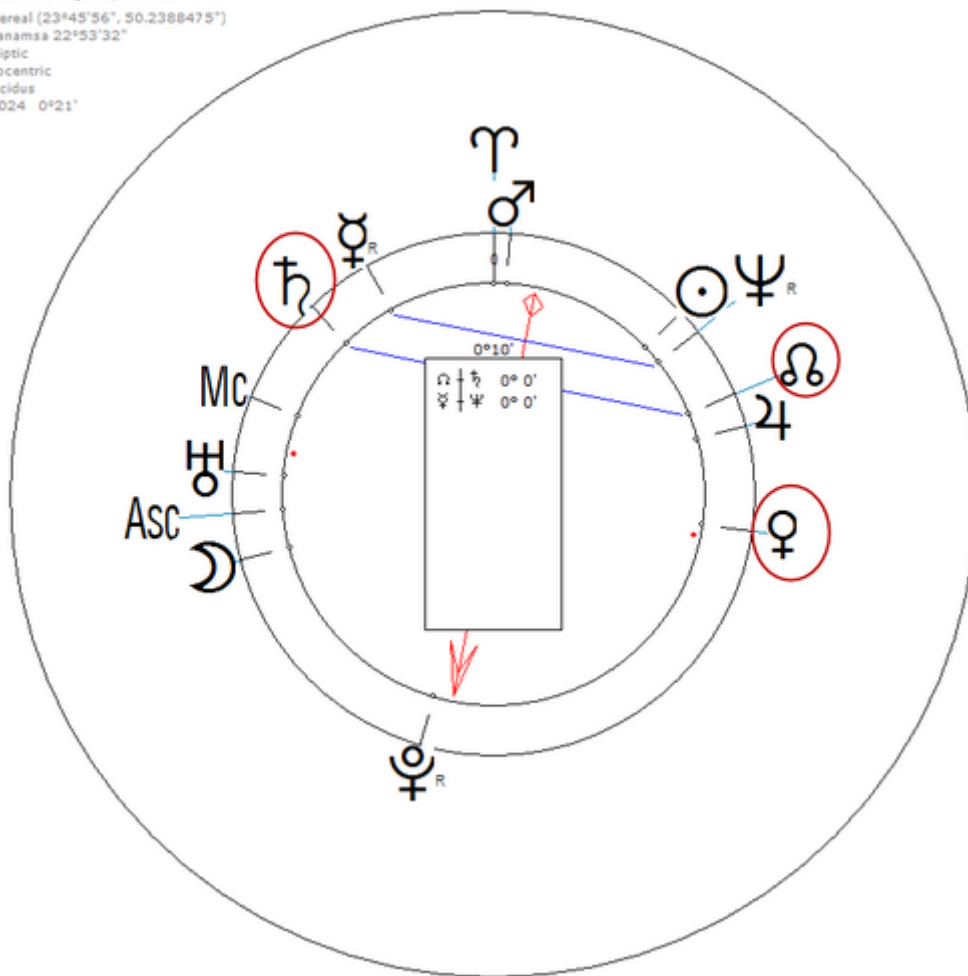

Christian, Dom

18 January 1937 at 23:00 (= 11:00 PM)Tibehirine Algeria, France, 48n05, 7e22

French ecclesiastic, a Trappist monk.Sexuality : Celibacy/ Minimal

<https://www.astro.com/astro-databank/Christian,_Dom>

Harmonic 1024

♃/♁ = ♀

Christian, Dom
18 January 1937 Mon 23:00 (GMT) 48n05 7e22
Tibehirine Algeria, France
Sidereal (23°45'56", 50.2388475")
Ayanamsa 22°53'32"
Ecliptic
Geocentric
Placidus
H1024 0°21'