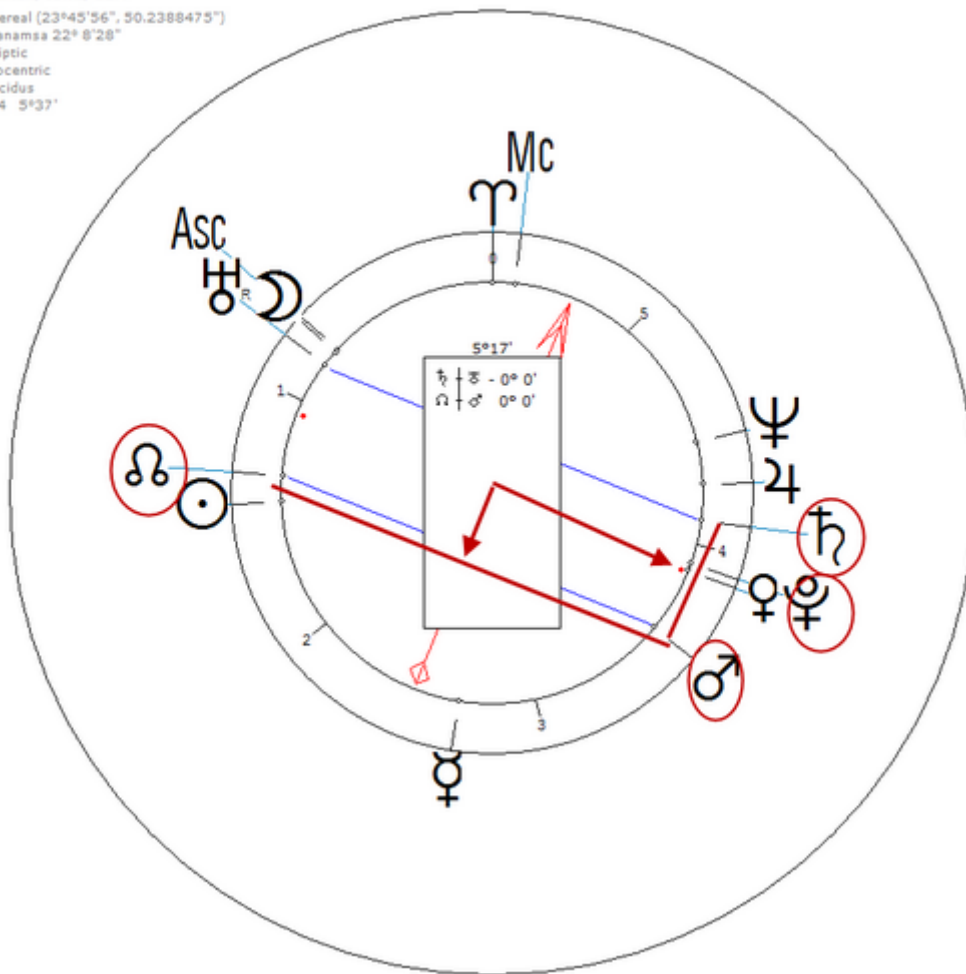

Moccia, Antonella

7 April 1967 at 07:00 (= 07:00 AM)Melfi, Italy, 41n00, 15e39

Italian model.Sexuality : Celibacy/ Minimal (Became nun at 30)

https://www.astro.com/astro-databank/Moccia,_Antonella

Harmonic 64