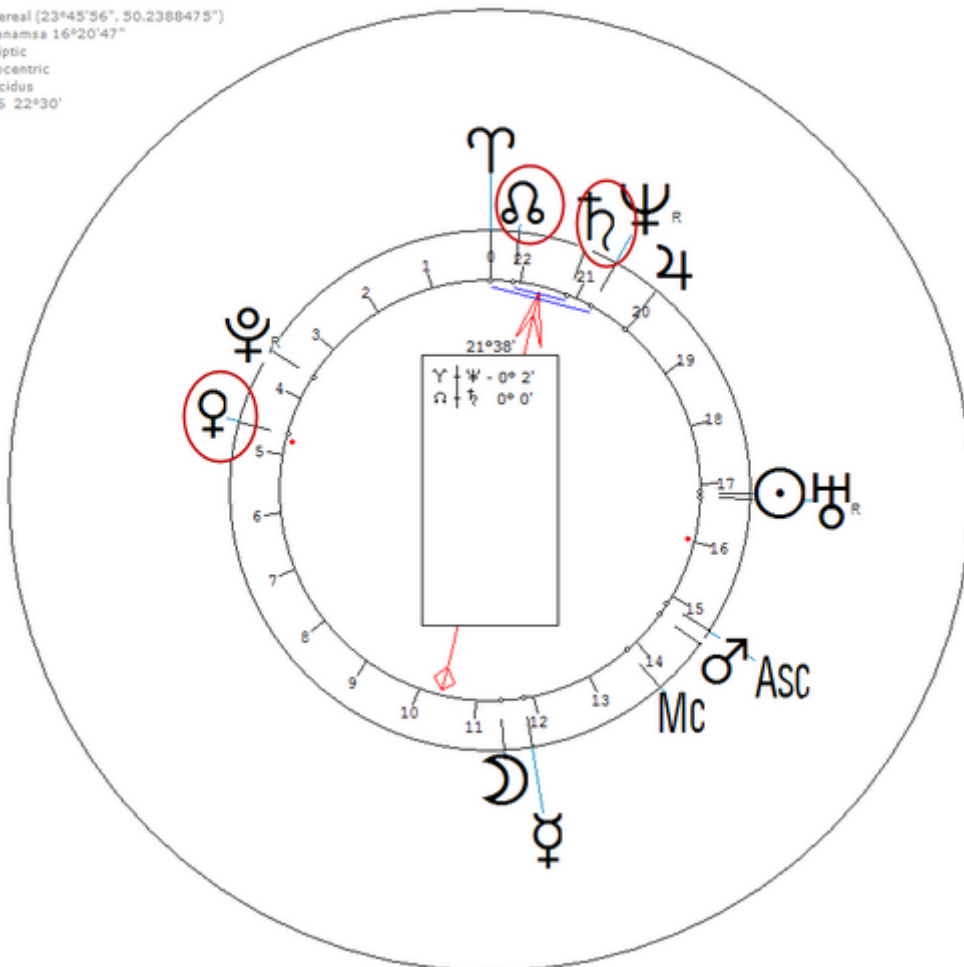

Pope Paul III

28 February 1468 Jul.Cal. (8 Mar 1468 greg.) at 03:23 (= 03:23 AM)Canino, Italy, 42n28, 11e45

Italian ecclesiastic and Pope of the Roman Catholic Church, the 220th Pope, elected 10/13/1534.

Sexuality : Celibacy/ Minimal

Source Notes :

Lescaut quotes Junctinus "L'Univers des Poissons." Taeger Lexikon quotes Lescaut for a biography, 3:23 GMT. (February 28, 1468 OS; time obviously rectified from an unnamed LAT)

<https://www.astro.com/astro-databank/Pope_Paul_III>

Harmonic 16

I took the birth time 12:00.

He has ♀ = ♃/♁

Pope Paul III
28 February 1468 Sun 12:00 (GMT+0:47) 42n28 11e45
Canino, Italy
Sidereal (23°45'56", 50.2388475")
Ayanamsa 16°20'47"
Ecliptic
Geocentric
Placidus
H16 22°30'