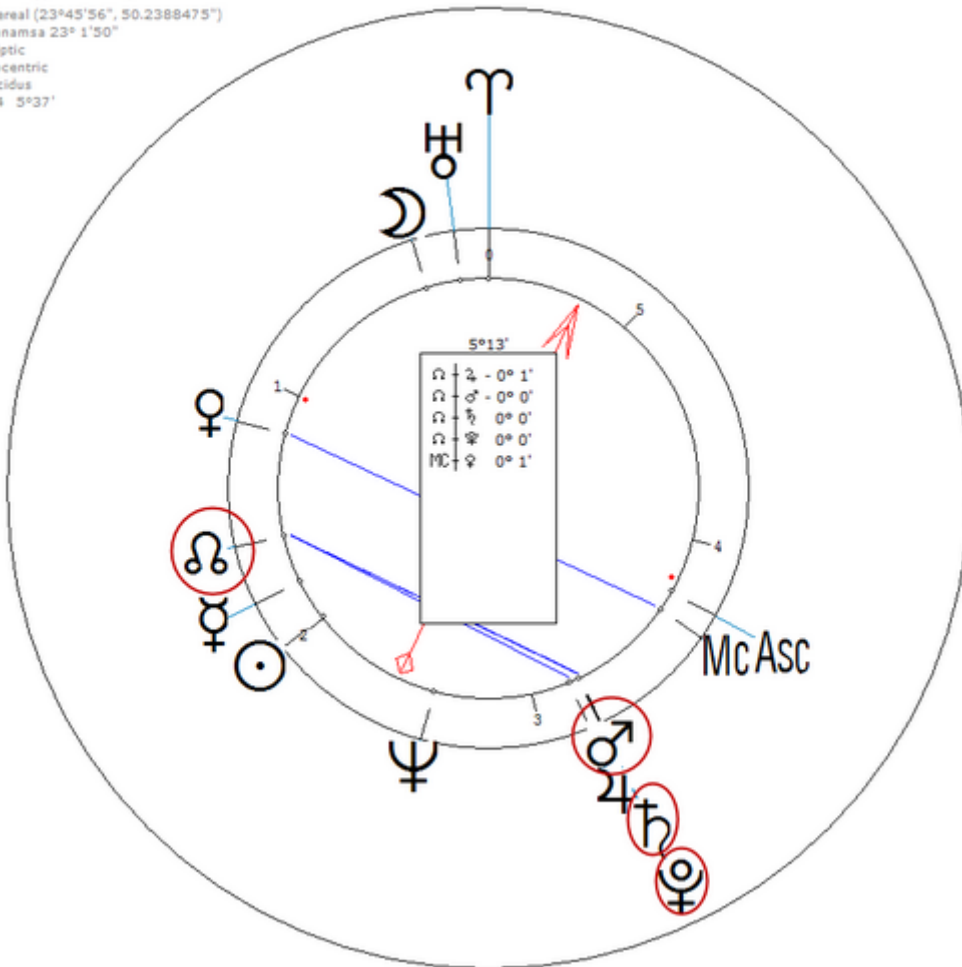

Raine, Bonnie

10 August 1947 at 16:55 (= 4:55 PM)Berkeley CA, USA, 37n52, 122w16

American nun and college professor. Sexuality : Celibacy/ Minimal (Nun)

<https://www.astro.com/astro-databank/Raine,_Bonnie>

Harmonic 64

She has $\text{♂}/\text{♋} = \text{♁}/\text{♋} = \text{♀}/\text{♋}$

$\text{♂} = \text{♁}$

Raine, Bonnie
10 August 1947 Sun 16:55 (GMT-8) 37n52 122w16
Berkeley, California, USA
Sidereal (23°45'56", 50.2388475")
Ayanamsa 23° 1' 50"
Ecliptic
Geocentric
Placidus
H64 3°37'