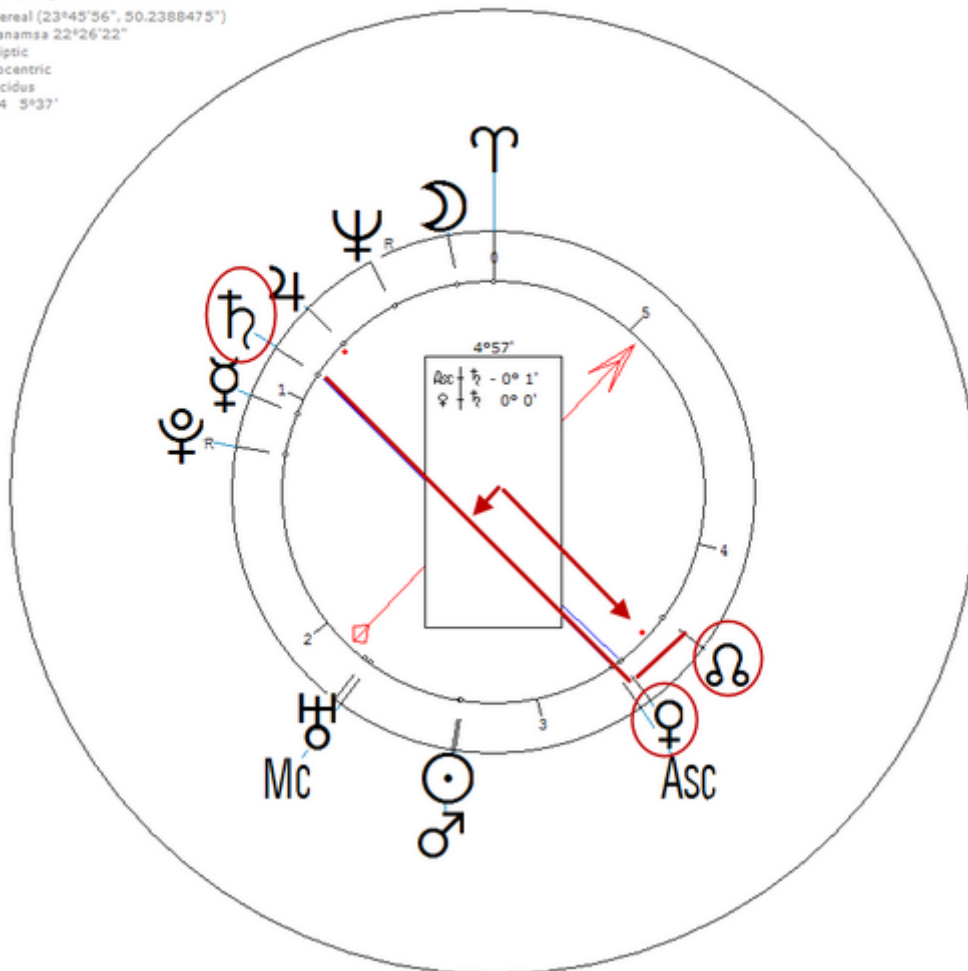

Heenan, John

26 January 1905 at 23:00 (= 11:00 PM)Ilford, England, 51n33, 0e05

British ecclesiastic, a pugnacious Cardinal Archbishop in the Roman Catholic Church. Sexuality : Celibacy/ Minimal

<https://www.astro.com/astro-databank/Heenan,_John>

Harmonic 64

♀ / ♃ = ♀ / ♁

Heenan, John
26 January 1905 Thu 23:00 (GMT) 51n33 0e05
Ilford, England

Sidereal (23°45'56", 50.2388475")
Ayanamsa 22°26'22"
Ecliptic
Geocentric
Placidus
H64 5°37'