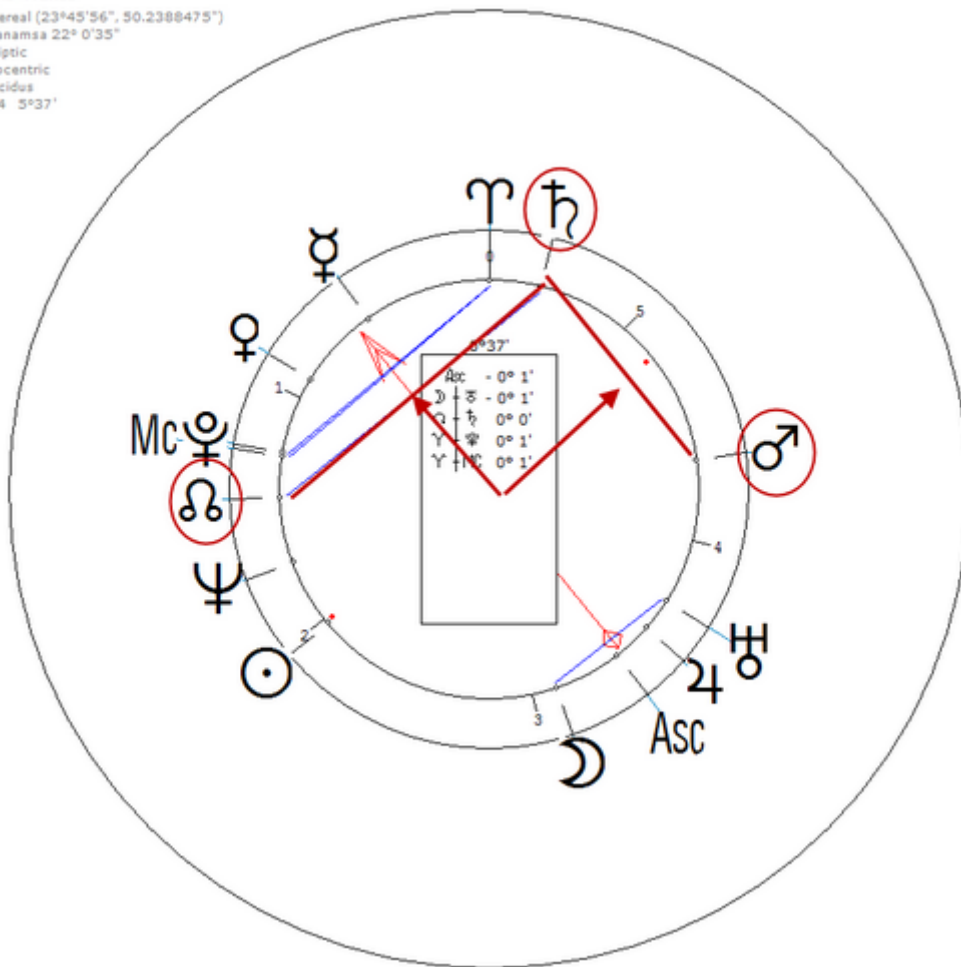

Pelletier, Madeleine

18 May 1874 at 23:30 (= 11:30 PM)Paris, France, 48n52, 2e20

French physician, psychiatrist. Sexuality : Celibacy/ Minimal

<https://www.astro.com/astro-databank/Pelletier,_Madeleine>

Harmonic 64

She has $\♂/\text{♁} = \text{♁}/\♁$

Pelletier, Madeleine
18 May 1874 Mon 23:30 (GMT+0:09:20) 48n52 2e20
Paris, France
Sidereal (23°45'56", 50.2388475")
Ayanamsa 22° 0'35"
Ecliptic
Geocentric
Placidus
H64 5°37'