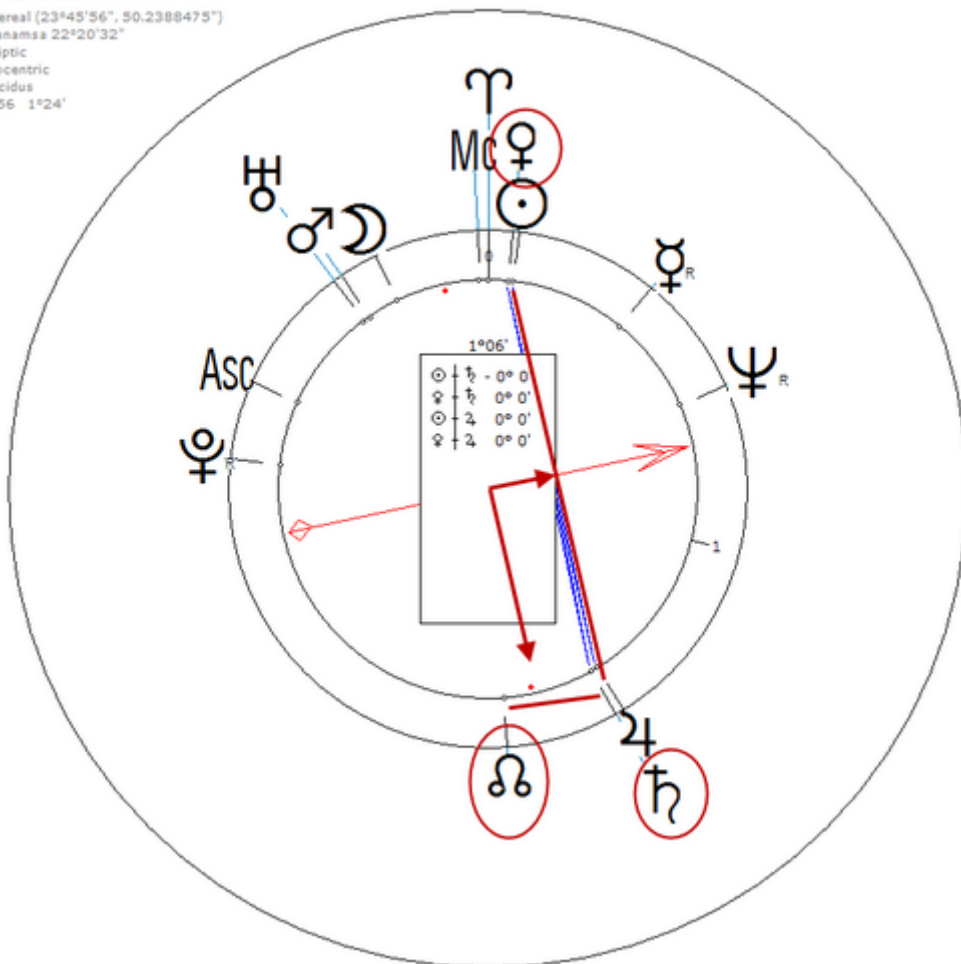

Pope Paul VI

26 September 1897 at 22:30 (= 10:30 PM)Concesio, Italy, 45n38, 13e15

Italian ecclesiastic and Pope of the Roman Catholic Church on 7/21/1963.
Sexuality : Celibacy/ Minimal

Source Notes :

Fagan gives "official registrar at Concesio" in AA 7/1967.

(Bordoni quotes Berthon for 10:00 PM and Taeger quoted Lescaut for 11:00 PM).

<https://www.astro.com/astro-databank/Pope_Paul_VI>

Harmonic 256

He has for the birth time 22:30 ♀ / ♁ = ♁ / ♁

For the birth time 22:00 he would have ♀ / ♁ = ♁

Pope Paul VI
26 September 1897 Sun 22:30 (GMT+1) 45n38 13e15
Concesio, Italy
Sidereal (23°45'56", 50.2388475")
Ayanamsa 22°20'32"
Ecliptic
Geocentric
Placidus
H256 1°24'