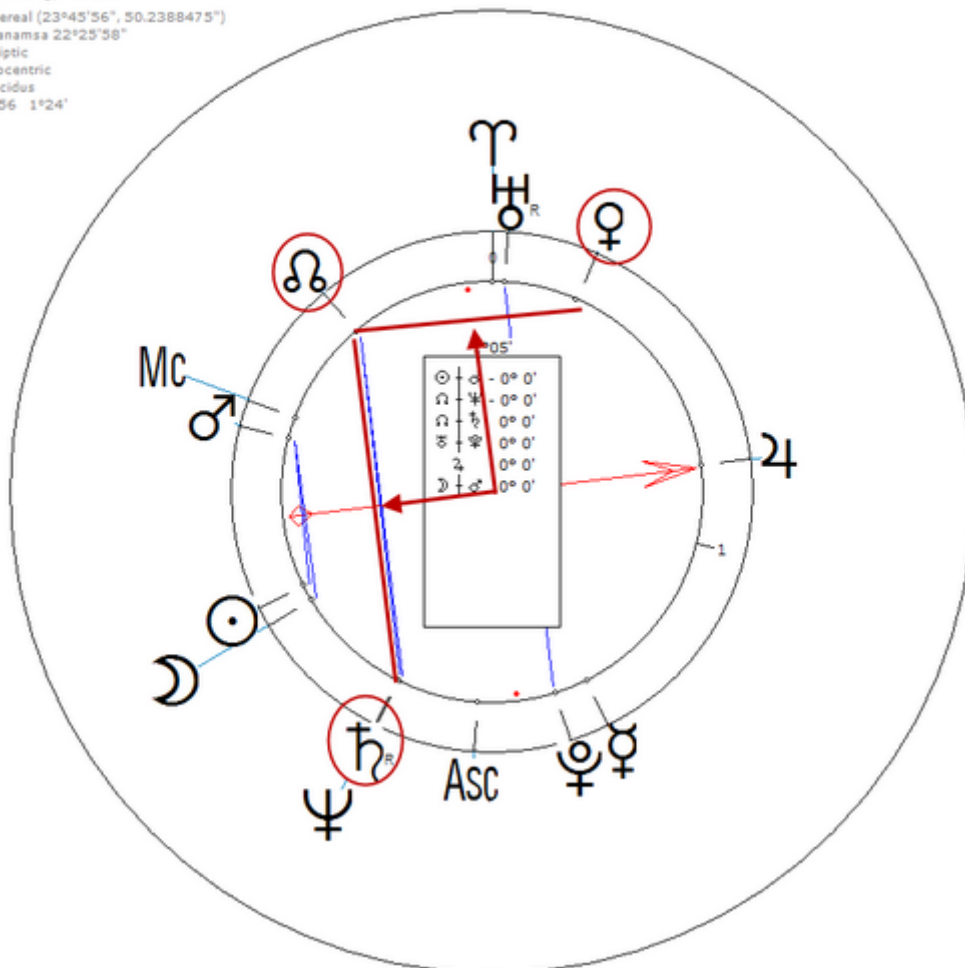

Jenny, Henri

11 July 1904 at 11:00 (= 11:00 AM)Tourcoing, France, 50n43, 3e09

French Roman Catholic Priest and Archbishop of Cambrai.
Sexuality : Celibacy/ Minimal

<https://www.astro.com/astro-databank/Jenny,_Henri>

Harmonic 256

♀ / ♃ = ♃ / ♁

Jenny, Henri
11 July 1904 Mon 11:00 (GMT+0:09) 50n43 3e09
Tourcoing, France

Sidereal (23°45'56", 50.2388475")
Ayanamsa 22°25'58"
Ecliptic
Geocentric
Placidus
H256 1°24'