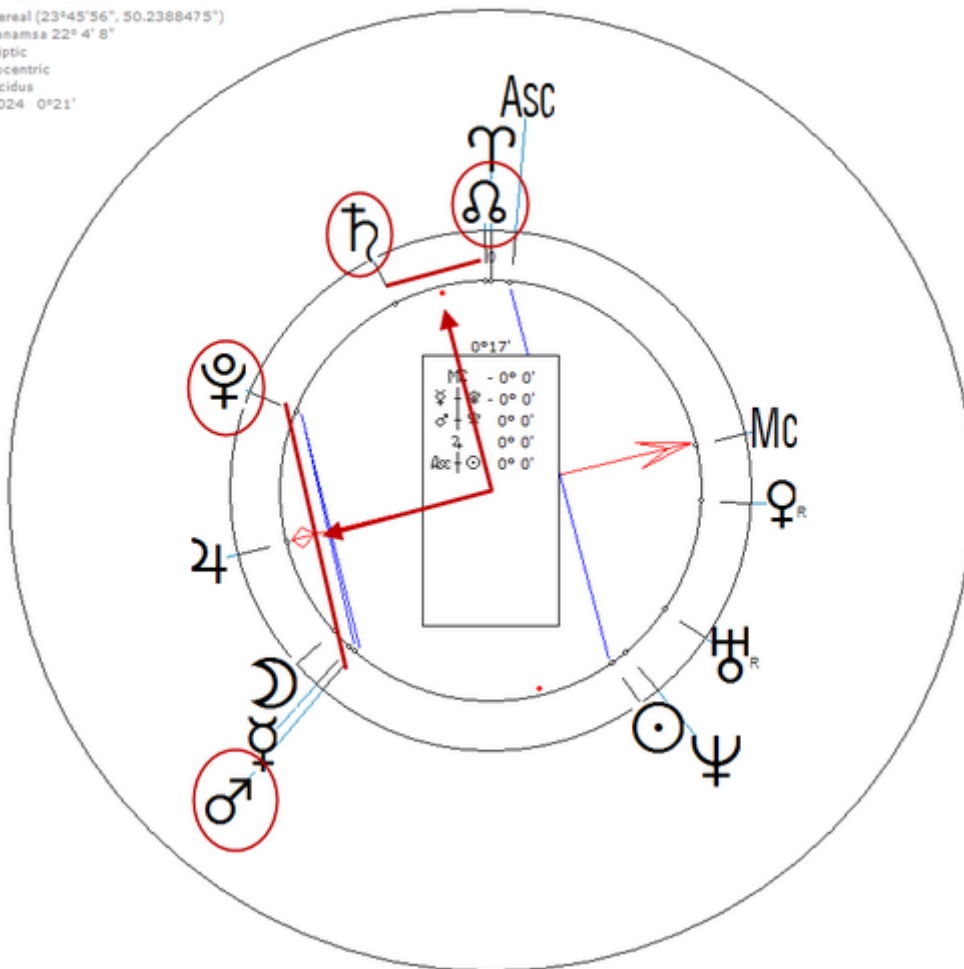

Harmonic 1024

She has $\♂/\♀ = ♃/\♁$

Galgani, Gemma
12 March 1878 Tue 18:30 (GMT+0:50) 41n11 14e13
Camigliano, Italy
Sidereal (23°45'56", 50.2388475")
Ayanamsa 22° 4' 8"
Ecliptic
Geocentric
Placidus
H1024 0°21'