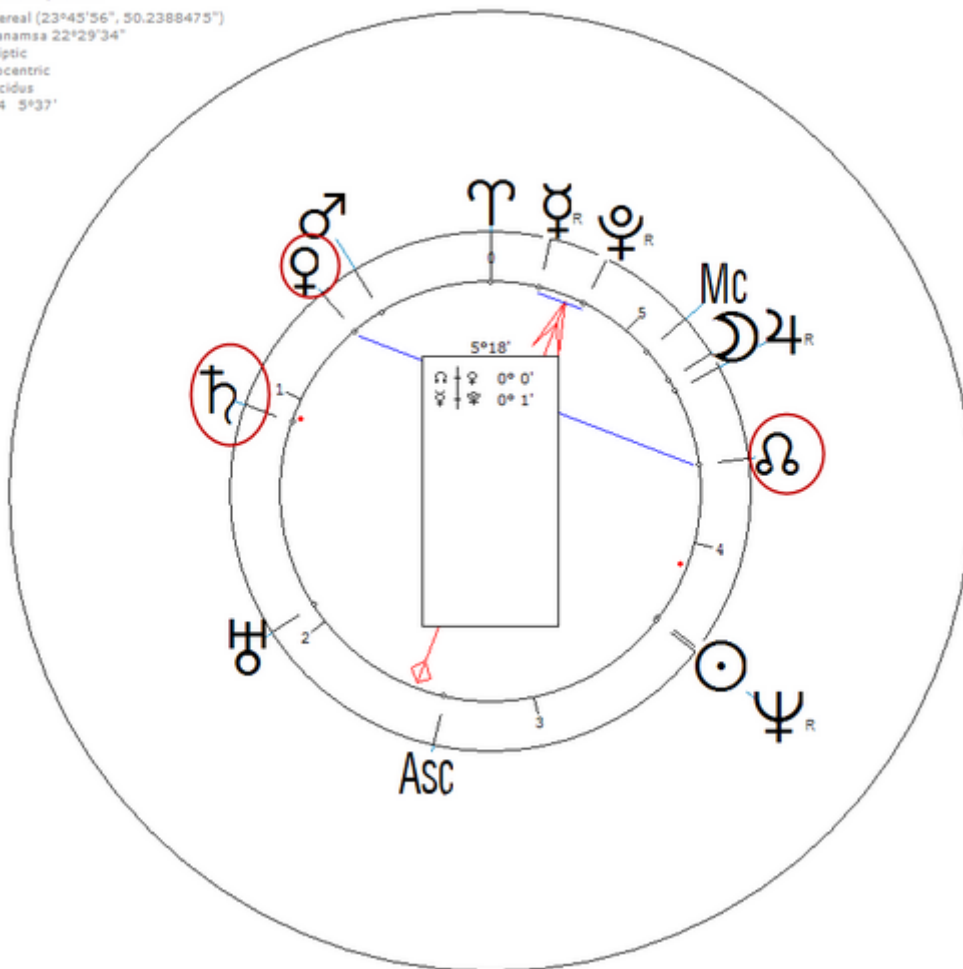

Camara, D. Helder

7 February 1909 at 22:00 (= 10:00 PM)Fortaleza, Brazil, 3s43, 38w30

Brazilian ecclesiastic, one of Brazil's most famous Bishops.
Sexuality : Celibacy/ Minimal

<https://www.astro.com/astro-databank/Camara,_D._Helder>

Harmonic 64

♀ /♁ = ♃

Camara, D. Helder
7 February 1909 Sun 22:00 (GMT-2:34) 3s43 38w30
Fortaleza, Brazil
Sidereal (23°45'56", 50.2388475")
Ayanamsa 22°29'34"
Ecliptic
Geocentric
Placidus
H64 5°37'