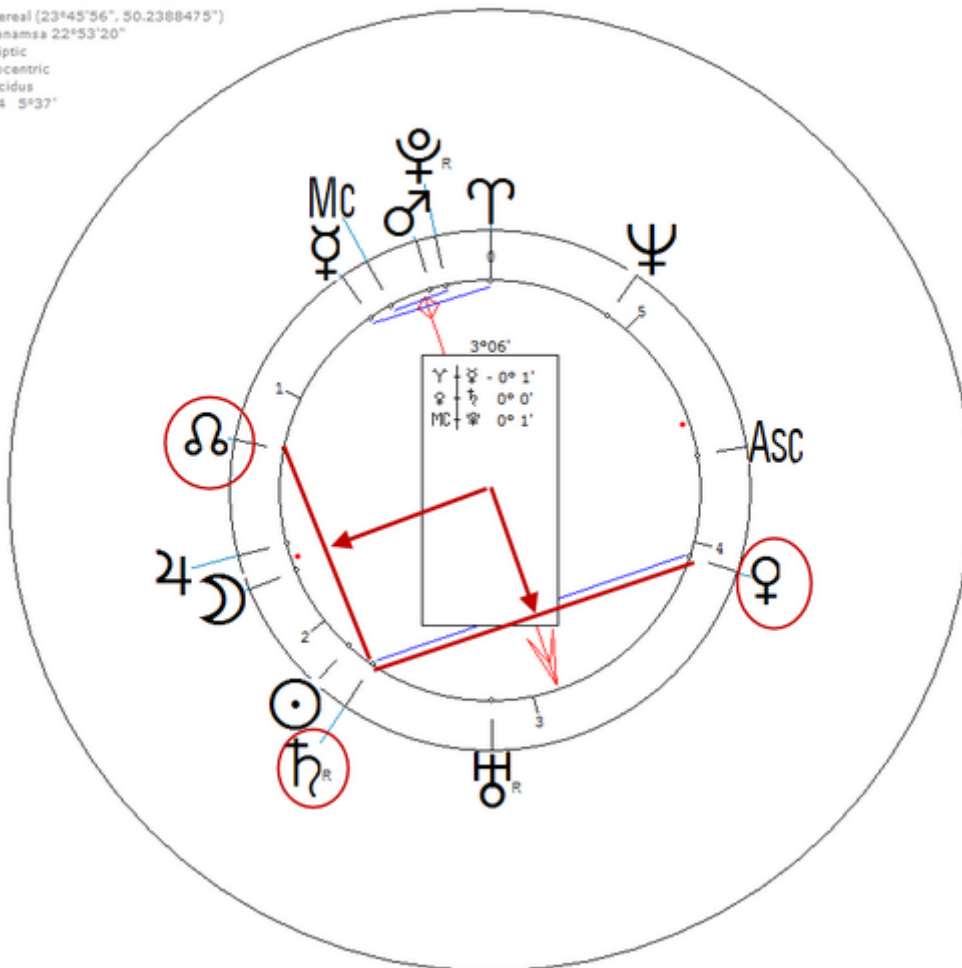

Brown, Tod

15 November 1936 at 08:55 (= 08:55 AM)San Francisco CA, USA, 37n46, 122w25

American ecclesiastic who decided to become a priest at age 12.
Sexuality : Celibacy/ Minimal

<https://www.astro.com/astro-databank/Brown,_Tod>

Harmonic 64

♀ / ♃ = ♃ / ♁

Brown, Tod
15 November 1936 Sun 8:55 (GMT-8) 37n46 122w25
San Francisco, California, USA
Sidereal (23°45'56", 50.2388475")
Ayanamsa 22°53'20"
Ecliptic
Geocentric
Placidus
H64 5°37'