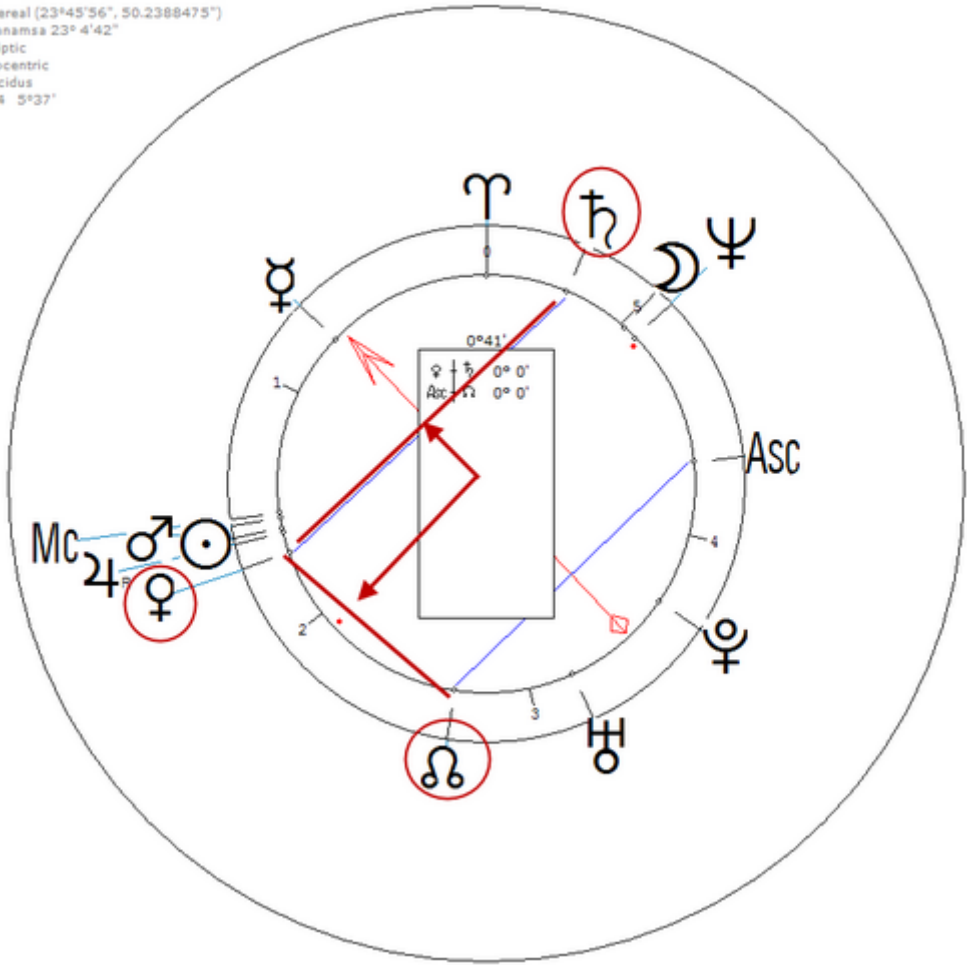

Christophe, Father

1 October 1950 at 14: 30 (= 2: 30 PM)Blois, France, 47n35, 1e20

French ecclesiastic, a Trappist monk.Sexuality : Celibacy/ Minimal

<https://www.astro.com/astro-databank/Christophe,_Father>

Harmonic 64

♀ / ♃ = ♀ / ♁

Christophe, Father
1 October 1950 Sun 14:30 (GMT+1) 47n35 1e20
Blois, France
Sidereal (23°45'56", 50.2388475")
Ayanamsa 23° 4'42"
Ecliptic
Geocentric
Placidus
H64 5°37'