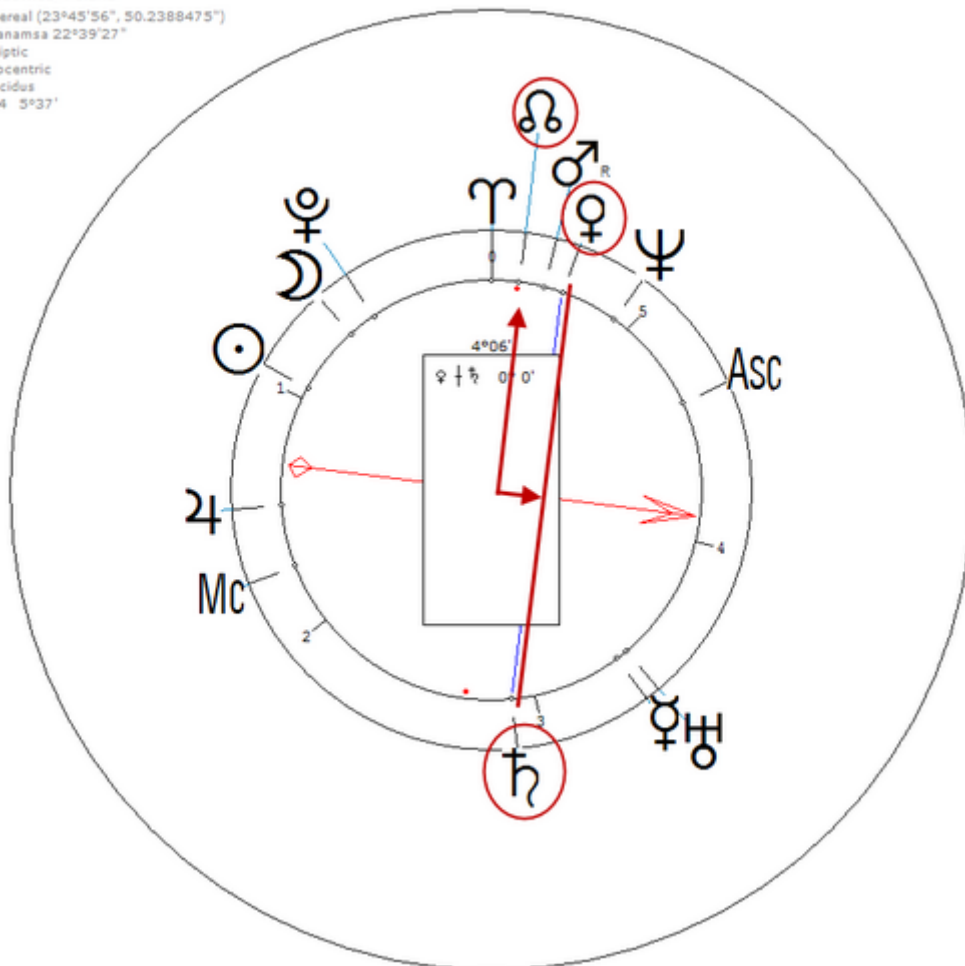

Sexuality : Celibacy/ Minimal

https://www.astro.com/astro-databank/Pope_John_Paul_II

Harmonic 64

He has ♀ / ♃ = ♂

Pope John Paul II
18 May 1920 Tue 17:30 (GMT+2) 49n53 19e30
Wadowice, Poland
Sidereal (23°45'56", 50.2388475")
Ayanamsa 22°39'27"
Ecliptic
Geocentric
Placidus
H64 5°37'