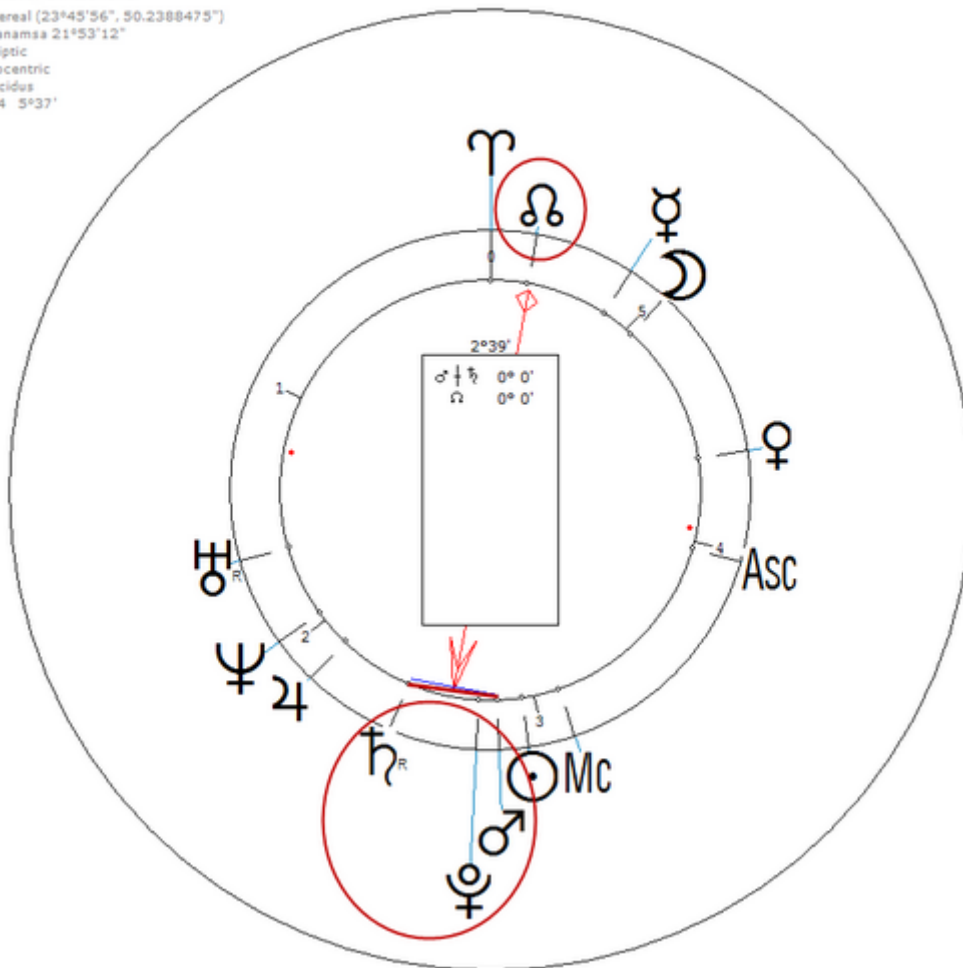

Mathers, Moina

28 February 1865 at 09:15 (= 09:15 AM)Geneva, Switzerland, 46n12, 6e09

Swiss-British mystic and astrologer, the first initiate into the Golden Dawn organization and the wife of its' founder.

Sexuality : Celibacy/ Minimal (Religious celibate marriage)

<https://www.astro.com/astro-databank/Mathers,_Moina>

Harmonic 64

She has $\Omega = \text{♂} / \text{♃}$

Mathers, Moina
28 February 1865 Tue 9:15 (GMT+0:24:36) 46n12 6e09
Geneva, Switzerland
Sidereal (23°45'56", 50.2388475")
Ayanamsa 21°53'12"
Ecliptic
Geocentric
Placidus
H64 5°37'