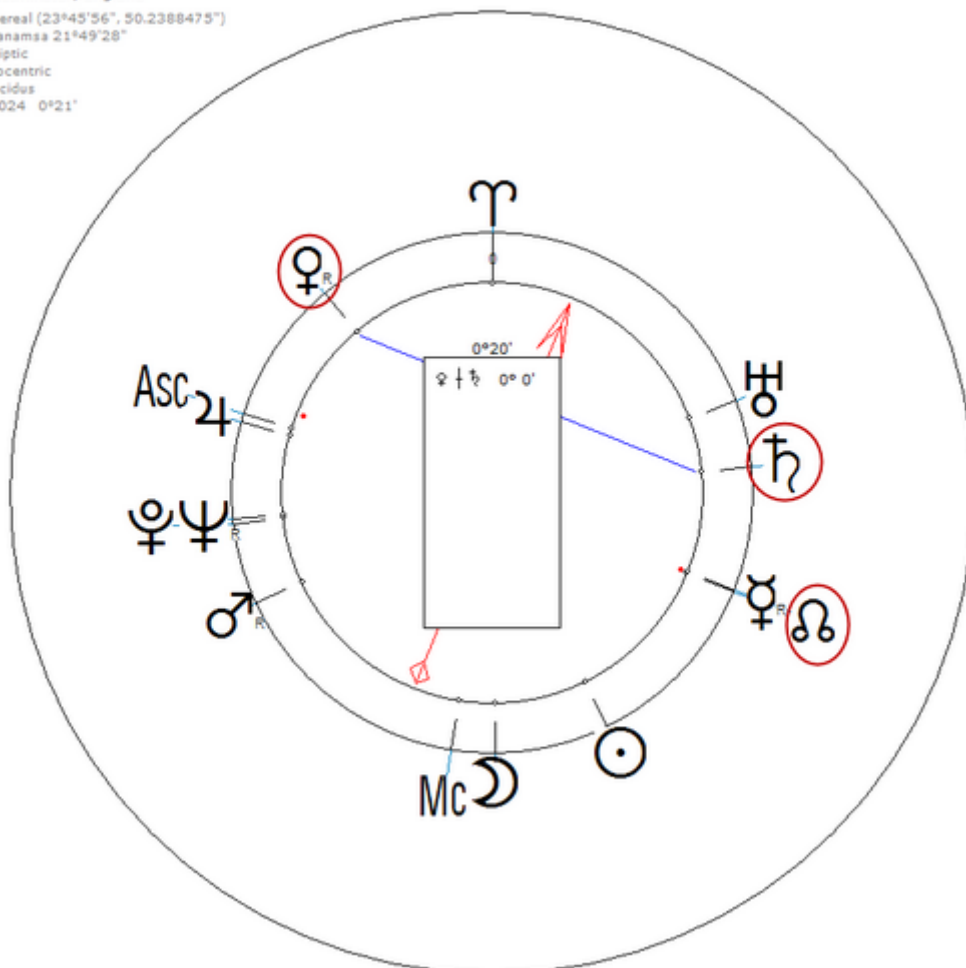

Harmonic 1024

♀ / ♃ = ♁

Note : This planetary picture does not change if the birth time would be 06:00, because Venus is retrograde and stationary.

Leo, Alan
7 August 1860 Tue 5:49 (GMT) 51n30 0w09
Westminster, England
Sidereal (23°45'56", 50.2388475")
Ayanamsa 21°49'28"
Ecliptic
Geocentric
Placidus
H1024 0°21'