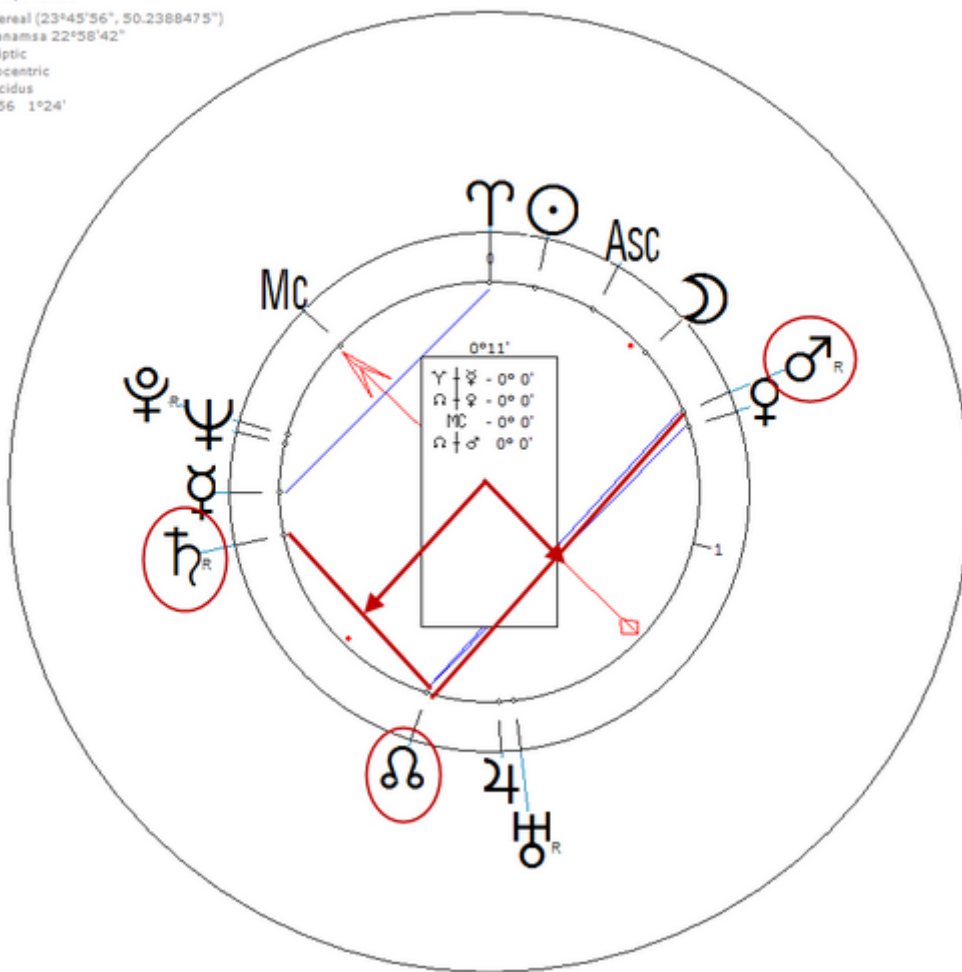

Negre, Mireille Odette

18 November 1943 at 13:00 (= 1:00 PM)Paris, France, 48n52, 2e20

French leading dancer at the Opera de Paris.
Sexuality : Celibacy/ Minimal (Said to be a virgin)

<https://www.astro.com/astro-databank/Negre,_Mireille_Odette>

Harmonic 256

She has $\text{♂}/\text{♁} = \text{♃}/\text{♁}$

Negre, Mireille Odette
18 November 1943 Thu 13:00 (GMT+1) 48n52 2e20
Paris, France
Sidereal (23°45'56", 50.2388475")
Ayanamsa 22°58'42"
Ecliptic
Geocentric
Placidus
H256 1°24'