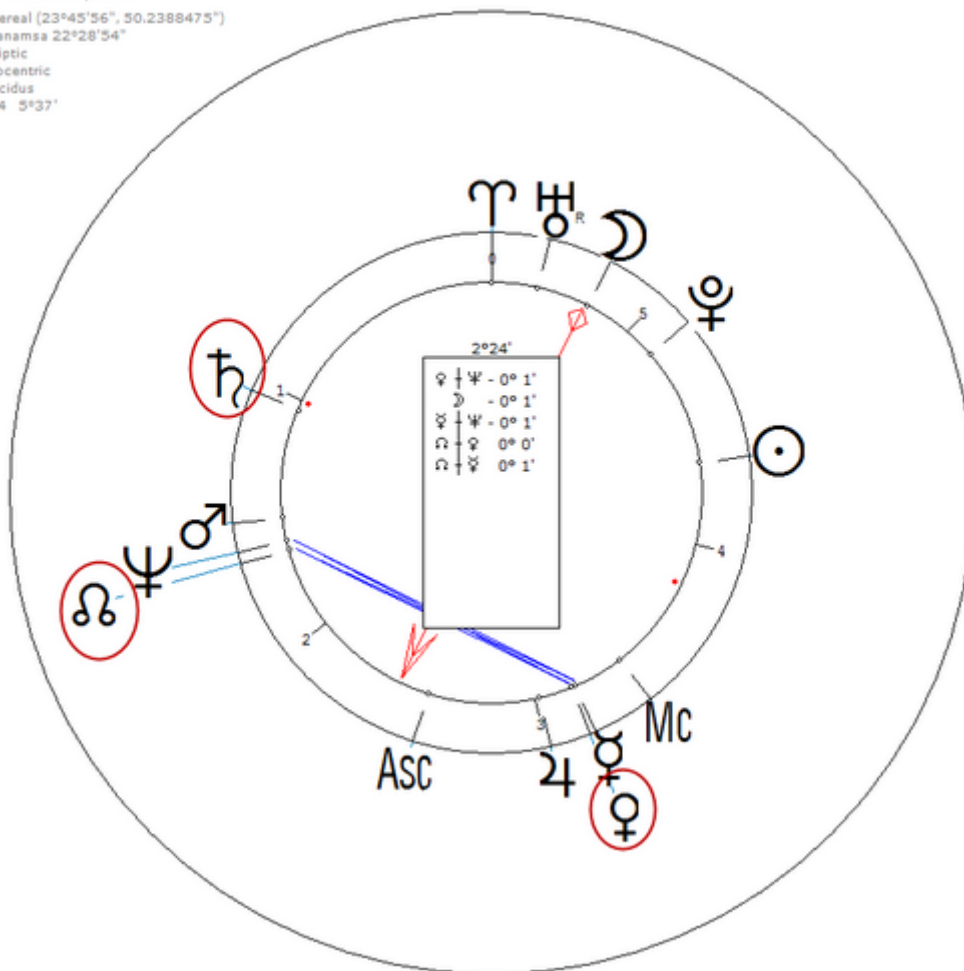

Muktananda Baba, Gurudev

16 May 1908 at 05:11:38 (= 05:11:38 AM)Dharmasthala, India, 12n50, 74e45

Indian mystic and guru. Sexuality : Celibacy/ Minimal

<https://www.astro.com/astro-databank/Muktananda_Baba,_Gurudev>

Harmonic 64

♀ /♁ = ♃

Muktananda Baba, Gurudev
16 May 1908 Sat 11:38 (GMT+5:30) 12n50 74e45
Dharmasthala, India
Sidereal (23°45'56", 50.2388475")
Ayanamsa 22°28'54"
Ecliptic
Geocentric
Placidus
H64 5°37'