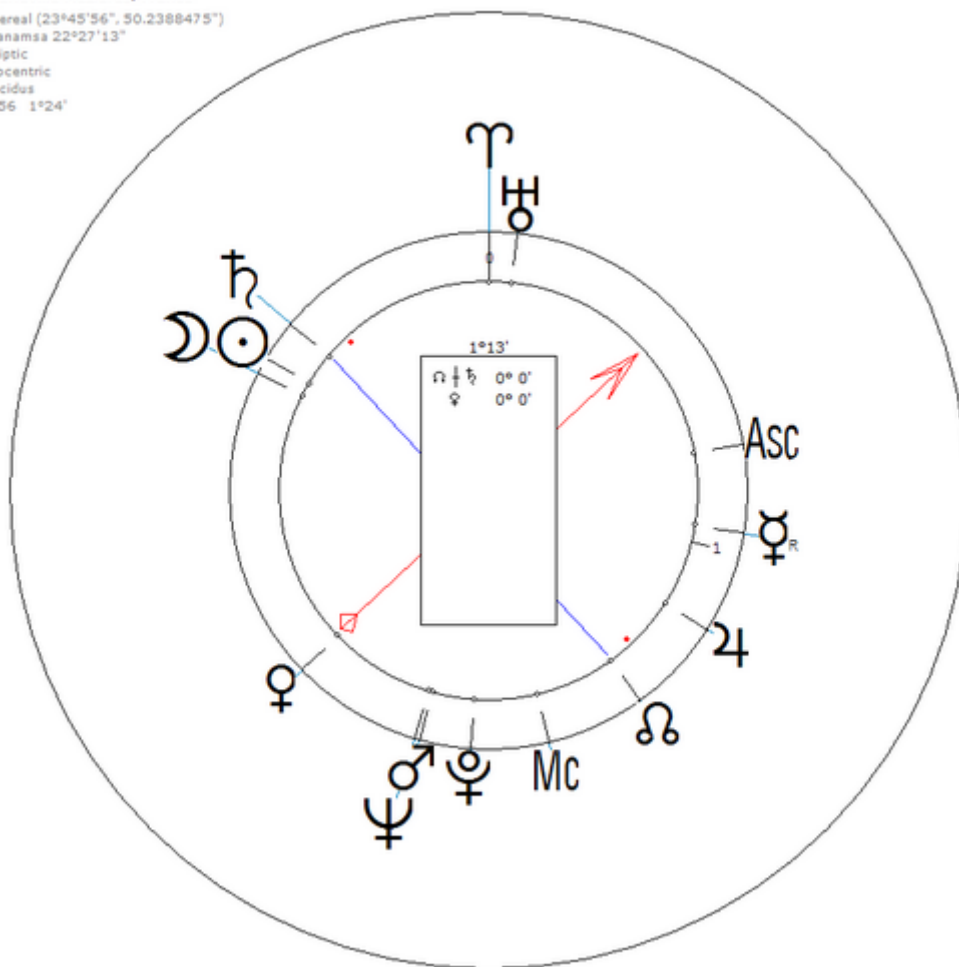

https://www.astro.com/astro-databank/Carteret,_Jean

Harmonic 256

With the birth time 10:00 is this planetary picture not exact.

For the birth time 09:42 ♃ /♁ = ♀

Carteret, Jean
27 March 1906 Tue 9:42 (GMT+0:09) 49n46 4e43
Charleville Mezieres, France
Sidereal (23°45'56", 50.2388475")
Ayanamsa 22°27'13"
Ecliptic
Geocentric
Placidus
H256 1°24'