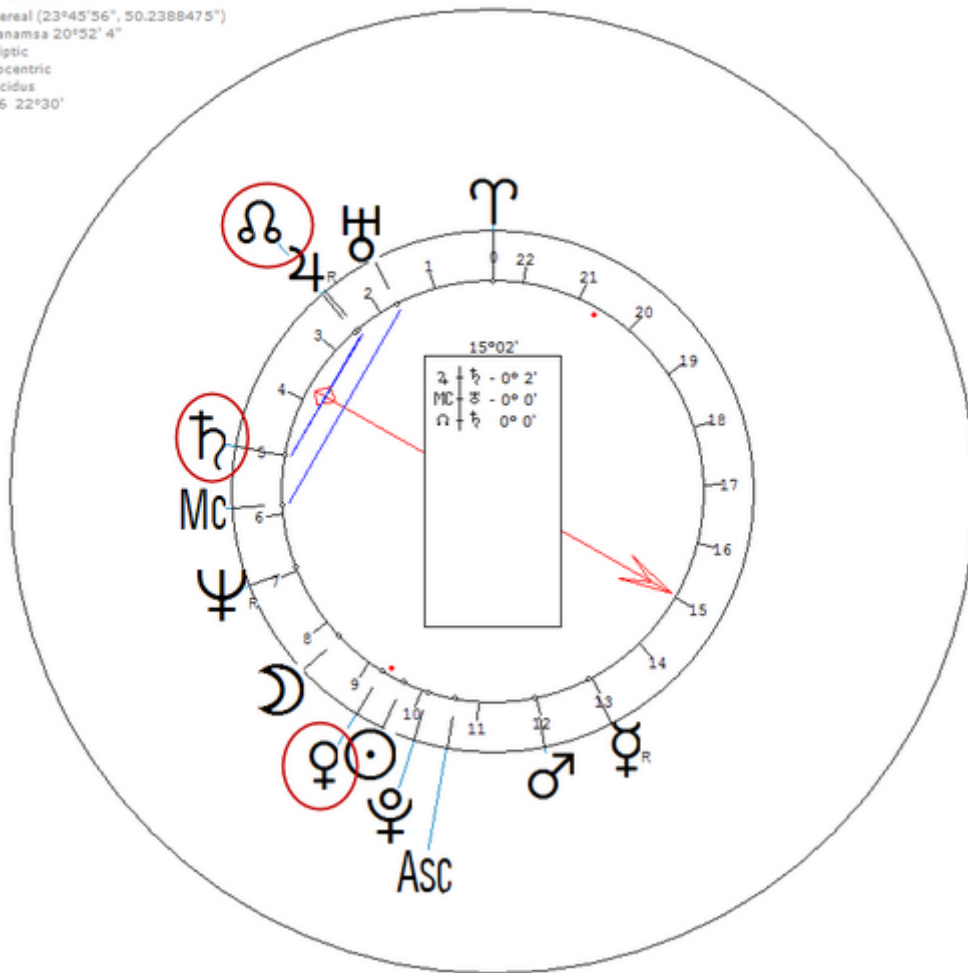

Pope Pius IX

13 May 1792 at 13:30 (= 1:30 PM)Senigallia, Italy, 43n43, 13e13

Alternative birthtime : 13 May 1792 at 06:00 (= 06:00 AM)

Italian ecclesiastic and Pope of the Roman Catholic Church, elected 6/16/1846.
Sexuality : Celibacy/ Minimal

<https://www.astro.com/astro-databank/Pope_Pius_IX>

Harmonic 16

For the birthtime 06:00 ♀ = ♃/♁

Pope Pius IX
13 May 1792 Sun 6:00 (GMT+0:52:52) 43n43 13e13
Senigallia, Italy
Sidereal (23°45'56", 50.2388475")
Ayanamsa 20°52' 4"
Ecliptic
Geocentric
Placidus
H16 22°30'