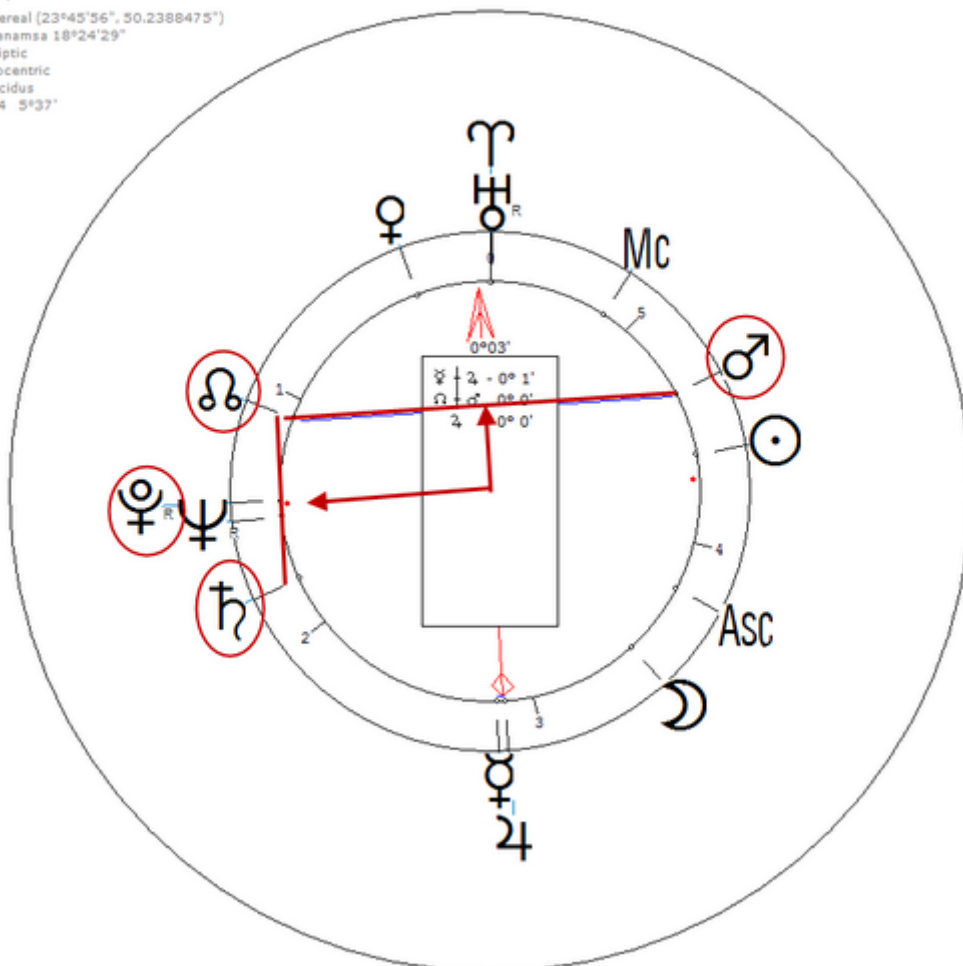

Sexuality : Celibacy/ Minimal

https://www.astro.com/astro-databank/Bourignon,_Antoinette

Harmonic 64

She has $\♂/\♁ = ♃/\♁ = ♀$
 $\♂ = ♃$

Bourignon, Antoinette
13 January 1616 Wed 11:00 (GMT+0:12:16) 50n38 3e04
Lille, France
Sidereal (23°45'56", 50.2388475")
Ayanamsa 18°24'29"
Ecliptic
Geocentric
Placidus
H64 5°37'