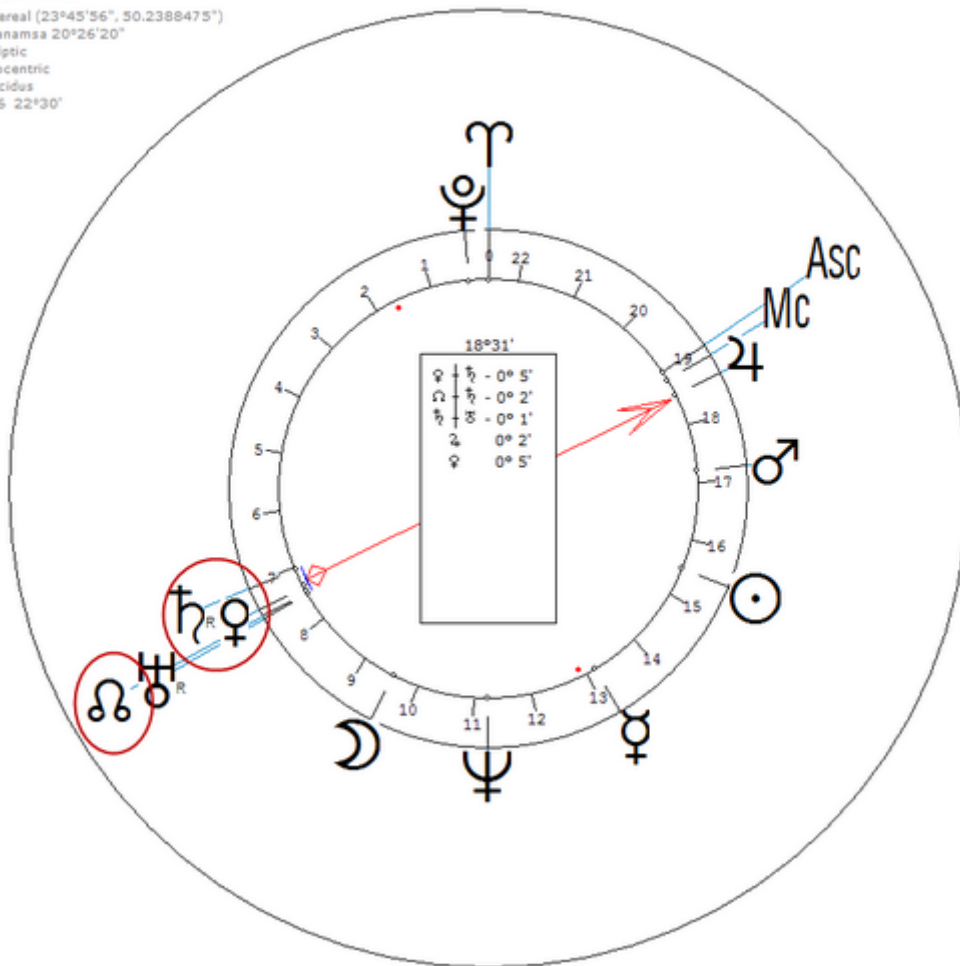

Pope Pius VIII

20 November 1761 Cingoli, Italy, 43n22, 13e13

Italian ecclesiastic and Pope of the Roman Catholic Church, elected 3/31/1829.
Sexuality : Celibacy/ Minimal

<https://www.astro.com/astro-databank/Pope_Pius_VIII>

Harmonic 16

♀ = ♃/♁

Pope Pius VIII
20 November 1761 Fri 12:00 (GMT+0:52:52) 43n22 13e13
Cingoli, Italy
Sidereal (23°45'56", 50.2388475")
Ayanamsa 20°26'20"
Ecliptic
Geocentric
Placidus
H16 22°30'