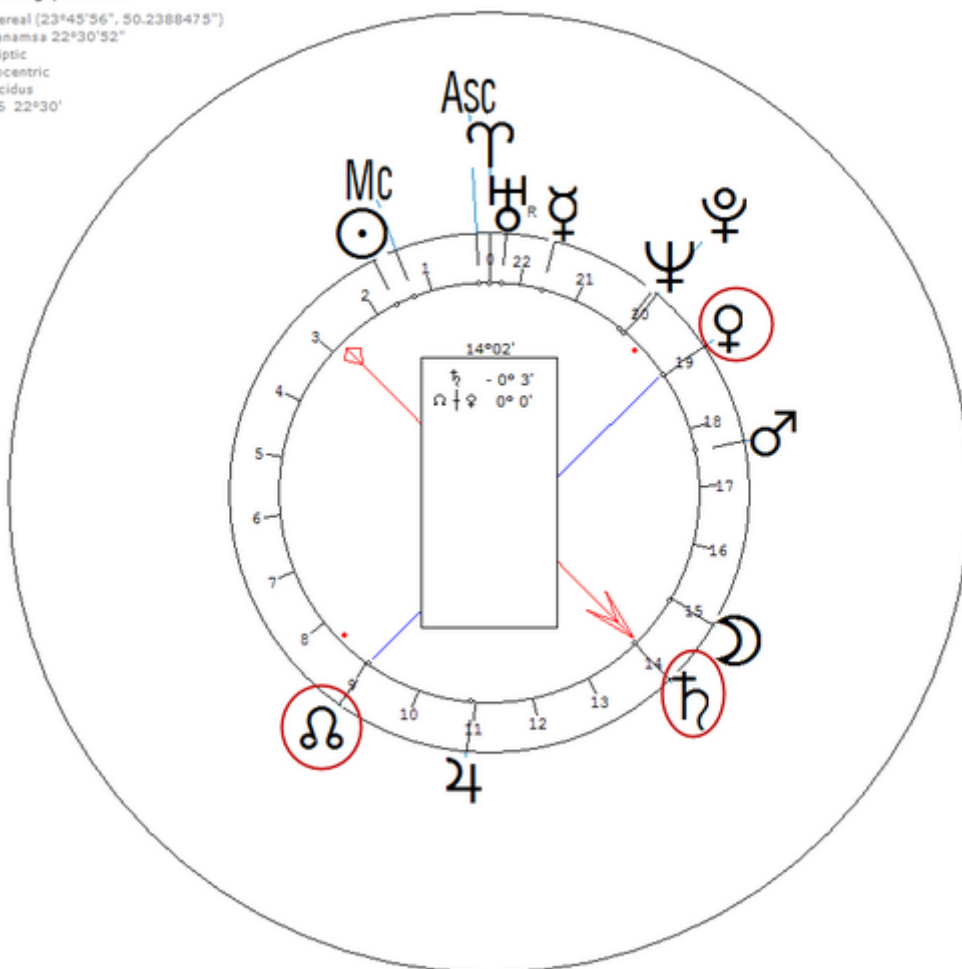

Gray, Gordon Joseph

10 August 1910 at 04:30 (= 04:30 AM)Edinburgh, Scotland, 55n57, 3w13

Scottish ecclesiastic, Roman Catholic priest. Sexuality : Celibacy/ Minimal

<https://www.astro.com/astro-databank/Gray,_Gordon_Joseph>

Harmonic 16

♀ /♁ = ♃

Gray, Gordon Joseph
10 August 1910 Wed 4:30 (GMT) 55n57 3w13
Edinburgh, Scotland
Sidereal (23°45'56", 50.2388475")
Ayanamsa 22°30'52"
Ecliptic
Geocentric
Placidus
H16 22°30'