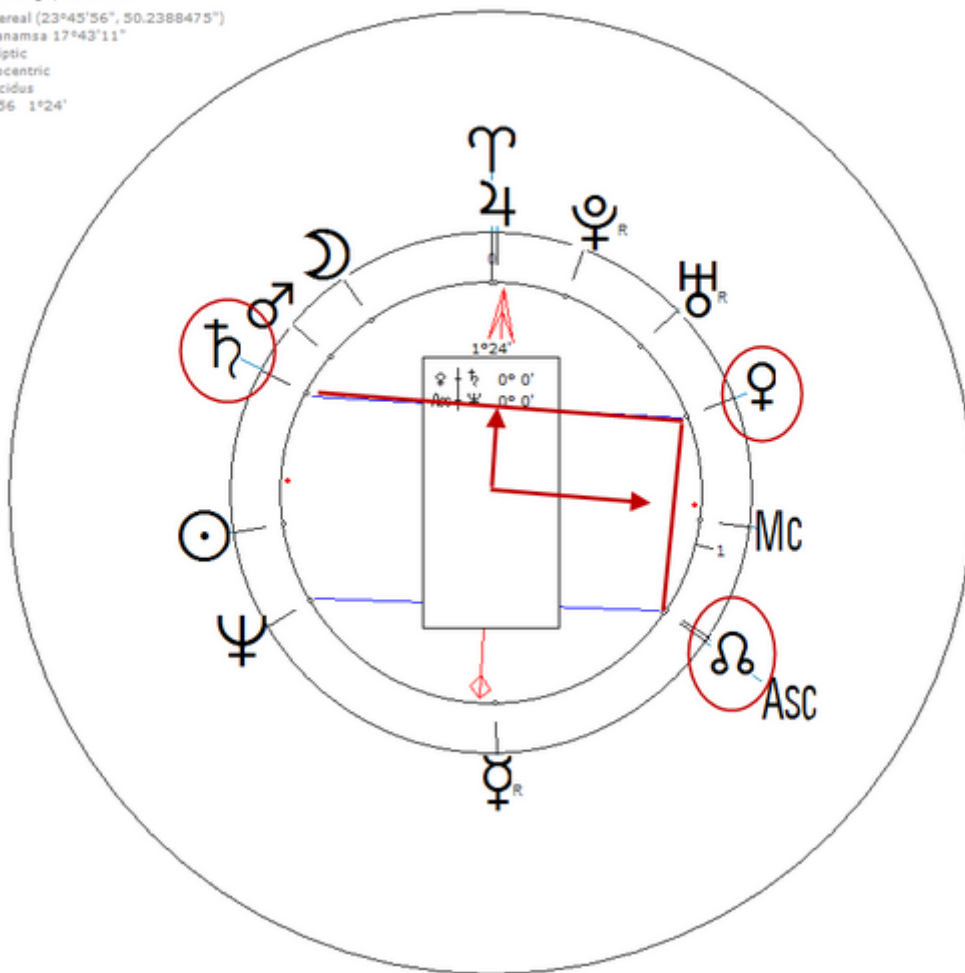

James I , King of Scotland

19 June 1566 Jul.Cal. (29 June 1566 greg.) at 09:10 (= 09:10 AM)Edinburgh, Scotland, 55n57, 3w13

British royalty.Sexuality : Celibacy/ Minimal (Dutiful but little interest in women)

<https://www.astro.com/astro-databank/James_I,_King_of_Scotland>

Harmonic 256

$$\text{♀} / \text{♃} = \text{♀} / \text{♁}$$

James I, King of Scotland
19 June 1566 Wed 9:10 (GMT-0:12:52) 55n57 3w13
Edinburgh, Scotland
Sidereal (23°45'56", 50.2388475")
Ayanamsa 17°43'11"
Ecliptic
Geocentric
Placidus
H256 1°24'