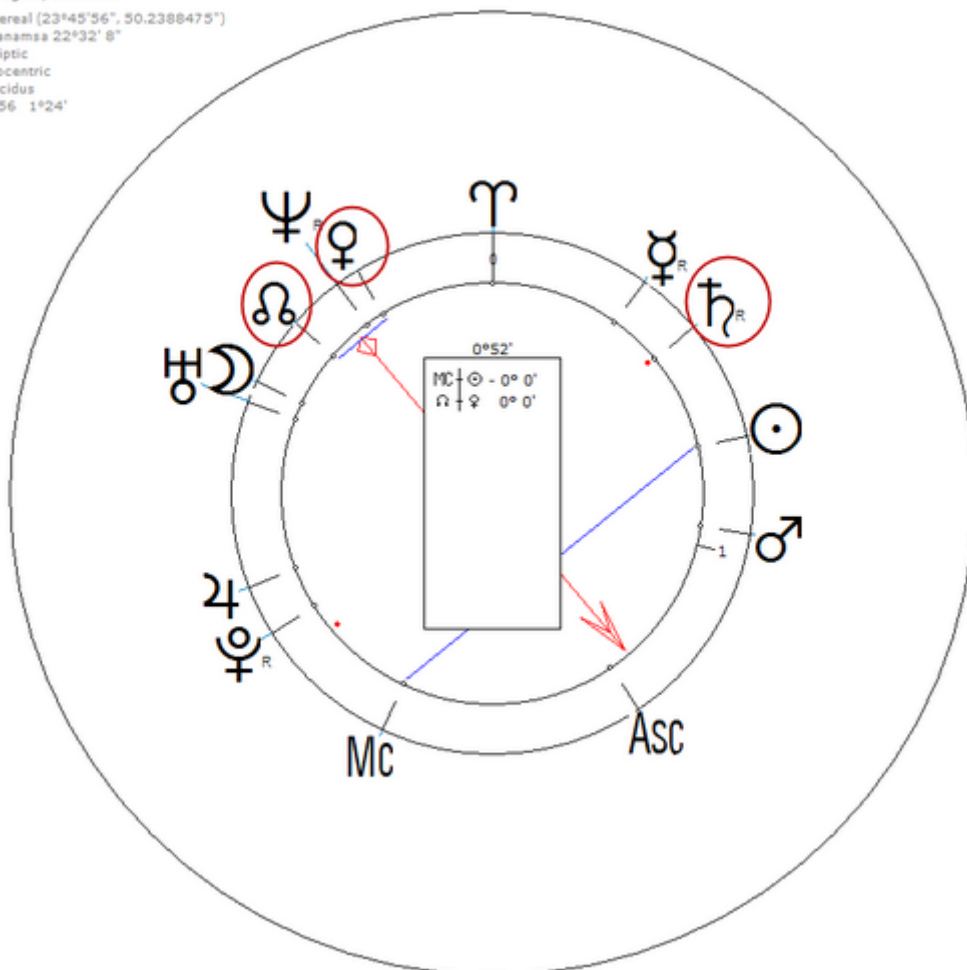

McGill, Stephen

4 January 1912 at 02: 40 (= 02: 40 AM)Glasgow, Scotland, 55n53, 4w15

Scottish ecclesiastic, Roman Catholic priest and Bishop of Argyll and The Isles.
Sexuality : Celibacy/ Minimal

<https://www.astro.com/astro-databank/McGill,_Stephen>

Harmonic 256

♀ /♁ = ♃

McGill, Stephen
4 January 1912 Thu 2:40 (GMT) 55n53 4w15
Glasgow, Scotland
Sidereal (23°45'56", 50.2388475")
Ayanamsa 22°32' 8"
Ecliptic
Geocentric
Placidus
H256 1°24'