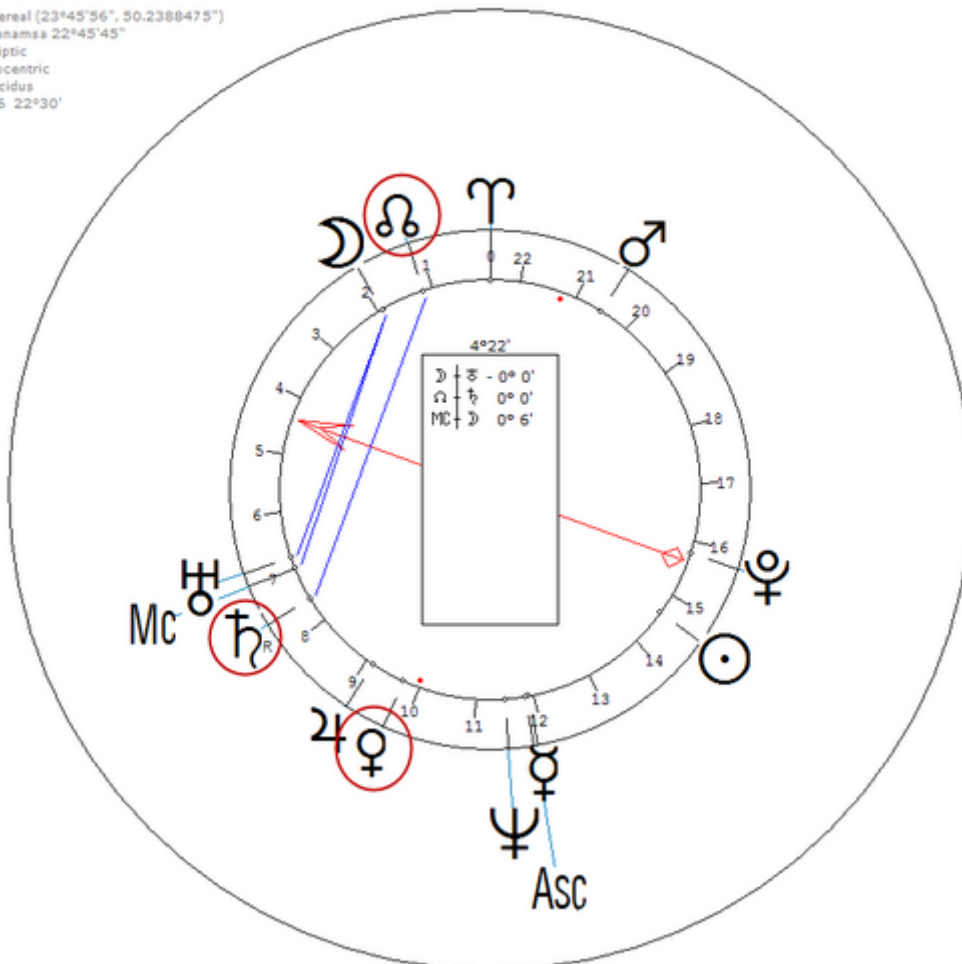

♀ /♁ = ♃/♁

Beton, Regis
3 February 1901 Sun 10:51 (GMT+0:09) 45n59 4e43
Villefranche, France
Sidereal (23°45'56", 50.2388475")
Ayanamsa 22°23'23"
Ecliptic
Geocentric
Placidus
H16 22°30'

Biffi, Giacomo

13 June 1928 at 18:00 (= 6:00 PM)Milan, Italy, 45n28, 9e12

Italian ecclesiastic, a Cardinal in the Roman Catholic church.
Sexuality : Celibacy/ Minimal

https://www.astro.com/astro-databank/Biffi,_Giacomo

Harmonic 16

♀ = ♃/♁

Biffi, Giacomo
13 June 1928 Wed 18:00 (GMT+1) 45n28 9e12
Milan, Italy
Sidereal (23°45'56", 50.2388475")
Ayanamsa 22°45'45"
Ecliptic
Geocentric
Placidus
H16 22°30'